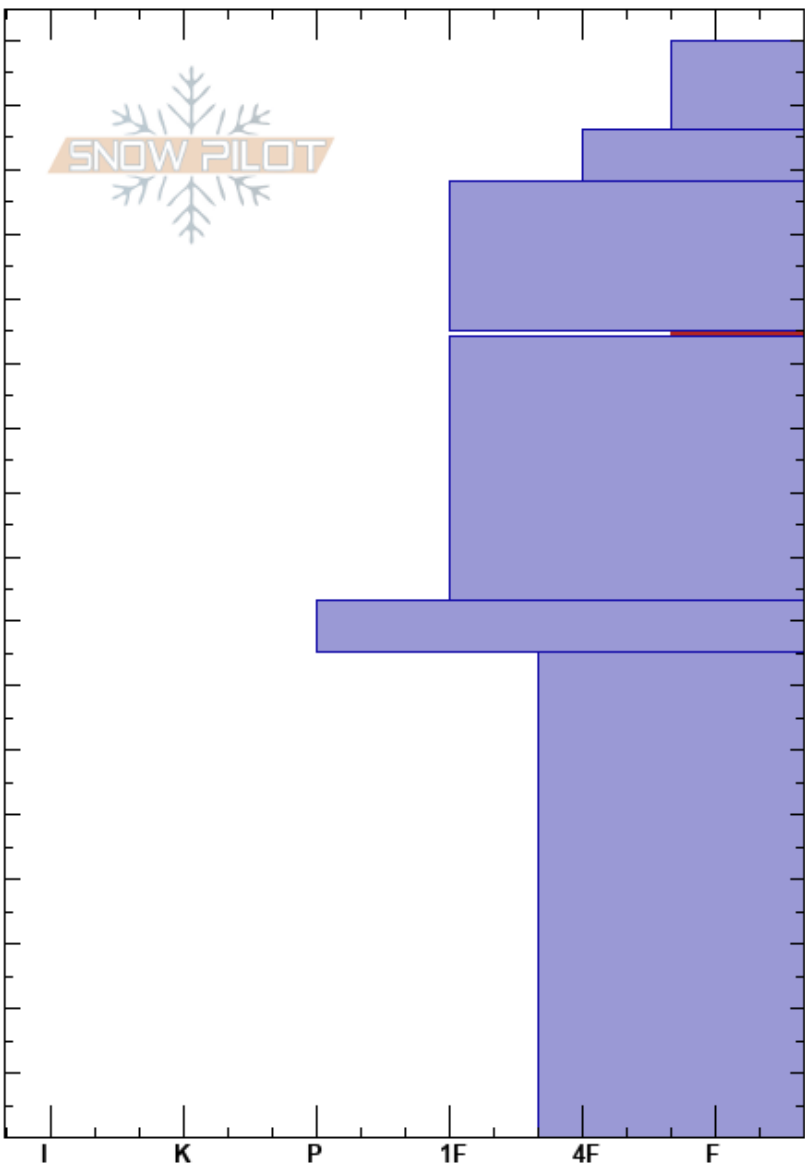

3rd Yellowmule  
 Madison Range-N  
 MT  
 Elevation: 9420 ft  
 Aspect: 40°  
 Specifics: Snowmobile tracks on slope; We snowmobiled slope

Doug Chabot-Admin  
 03/14/2017 - 10:20am  
 Co-ord: 45.17425N, -111.37995W  
 Slope Angle: 28°  
 Wind Loading: no

Stability: Good  
 Air Temperature:  
 Sky Cover: OVC  
 Precipitation: S-1  
 Wind: W Moderate

HS:170  
 Layer Notes:  
 125-124cm:Problematic layer

Height (cm)	Crystal		Moisture	$\rho$ kg/m <sup>3</sup>	Stability tests & Layer comments
	Form	Size			
170					
160	+				
150					
140					
130					
125	☐	1			CT22, Q1 @124cm PST38/100 (End) @124cm cspst 38/100 end
120					
110					
100					
90					
80					
70					
60					
50					
40	☐				
30					
20					
10					
0					ECTX