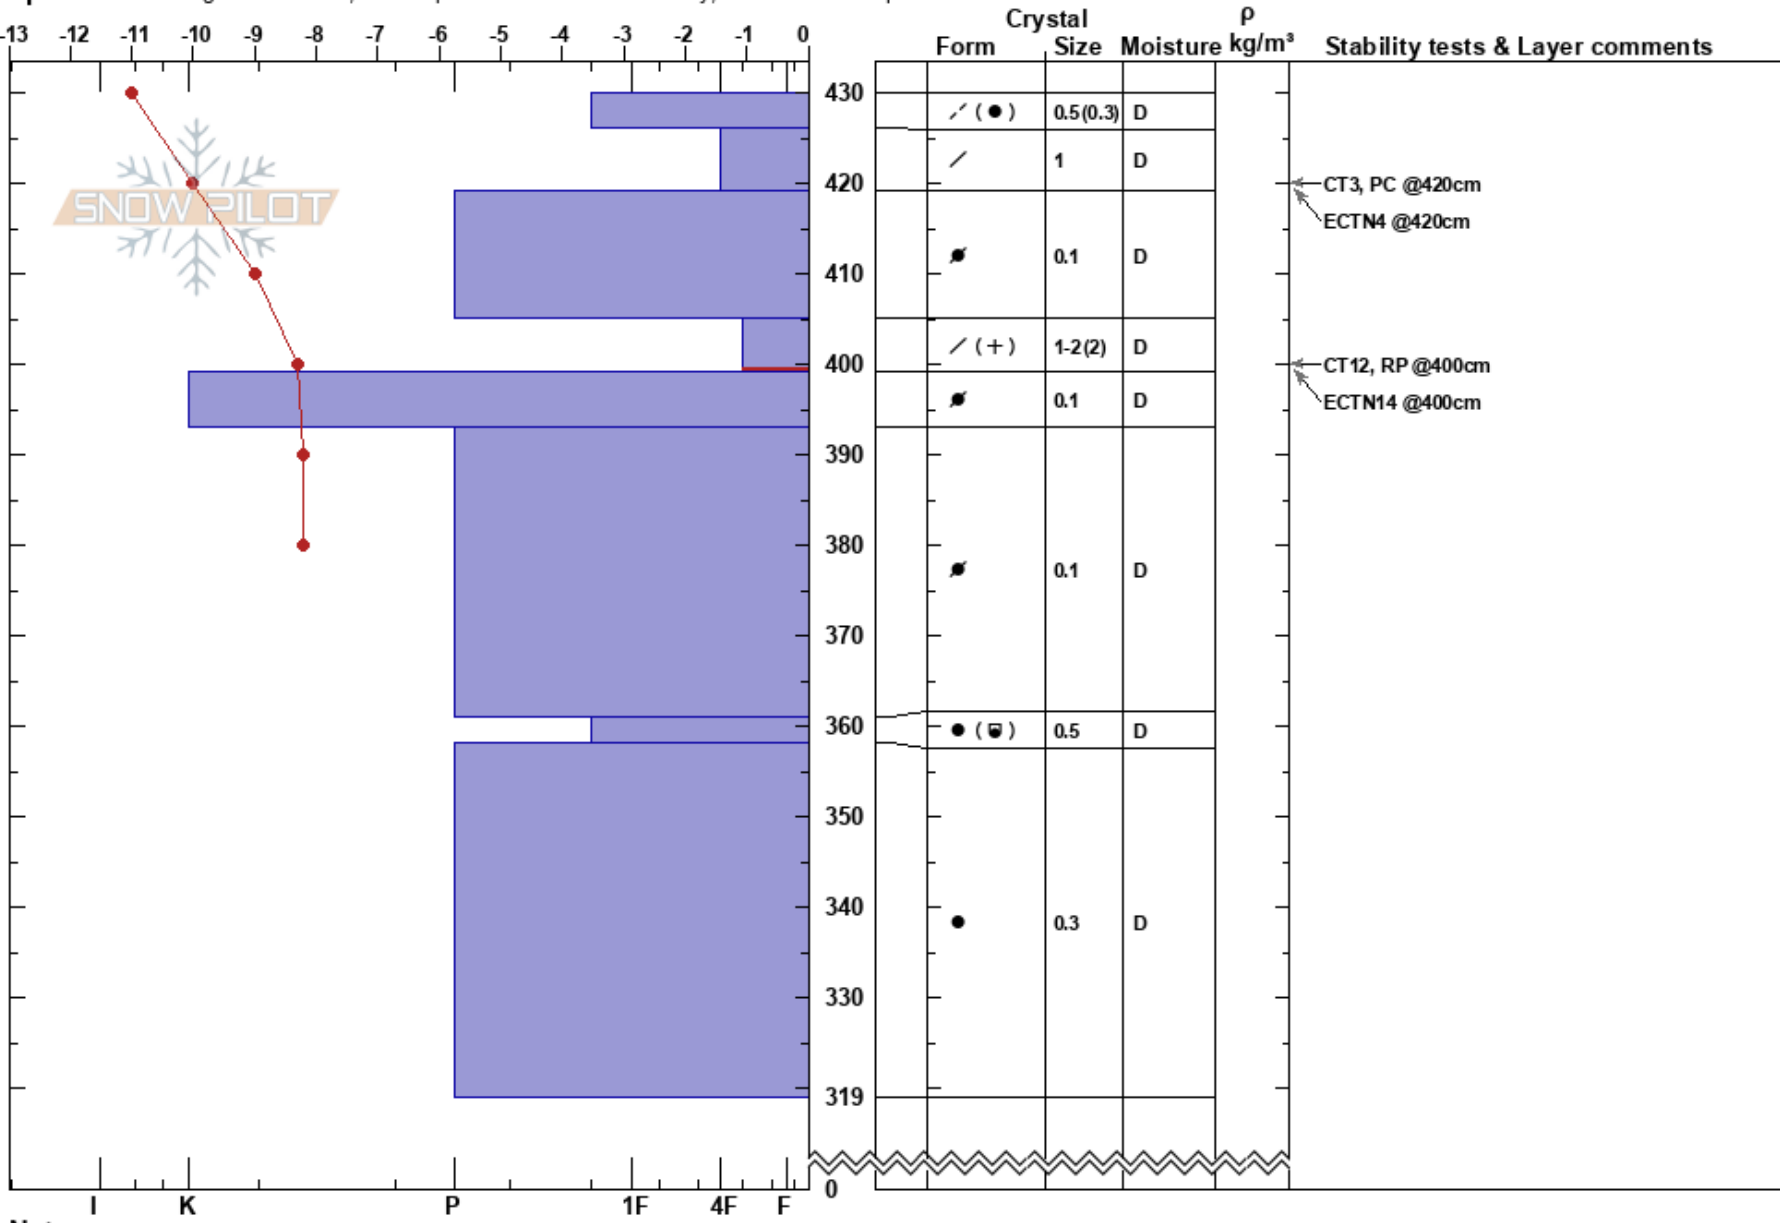

Av. path #40
 Kirovsk
 Russia
Elevation: 786 m
Aspect: E

Mikhail Ryabchikov
 20/03/2020 - 11:35
Co-ord: 529229E 7506469N
Slope Angle: 33°
Wind Loading: yes

Stability: Good **HS:**430 **Layer Notes:**
Air Temperature: -11.5°C **PF:**36 405-399cm:Problematic layer
Sky Cover: BKN
Precipitation: NO
Wind: NW Moderate

Specifics: Pit dug in a Ski Area; Pit is representative of backcountry; Ski tracks on slope

Notes: