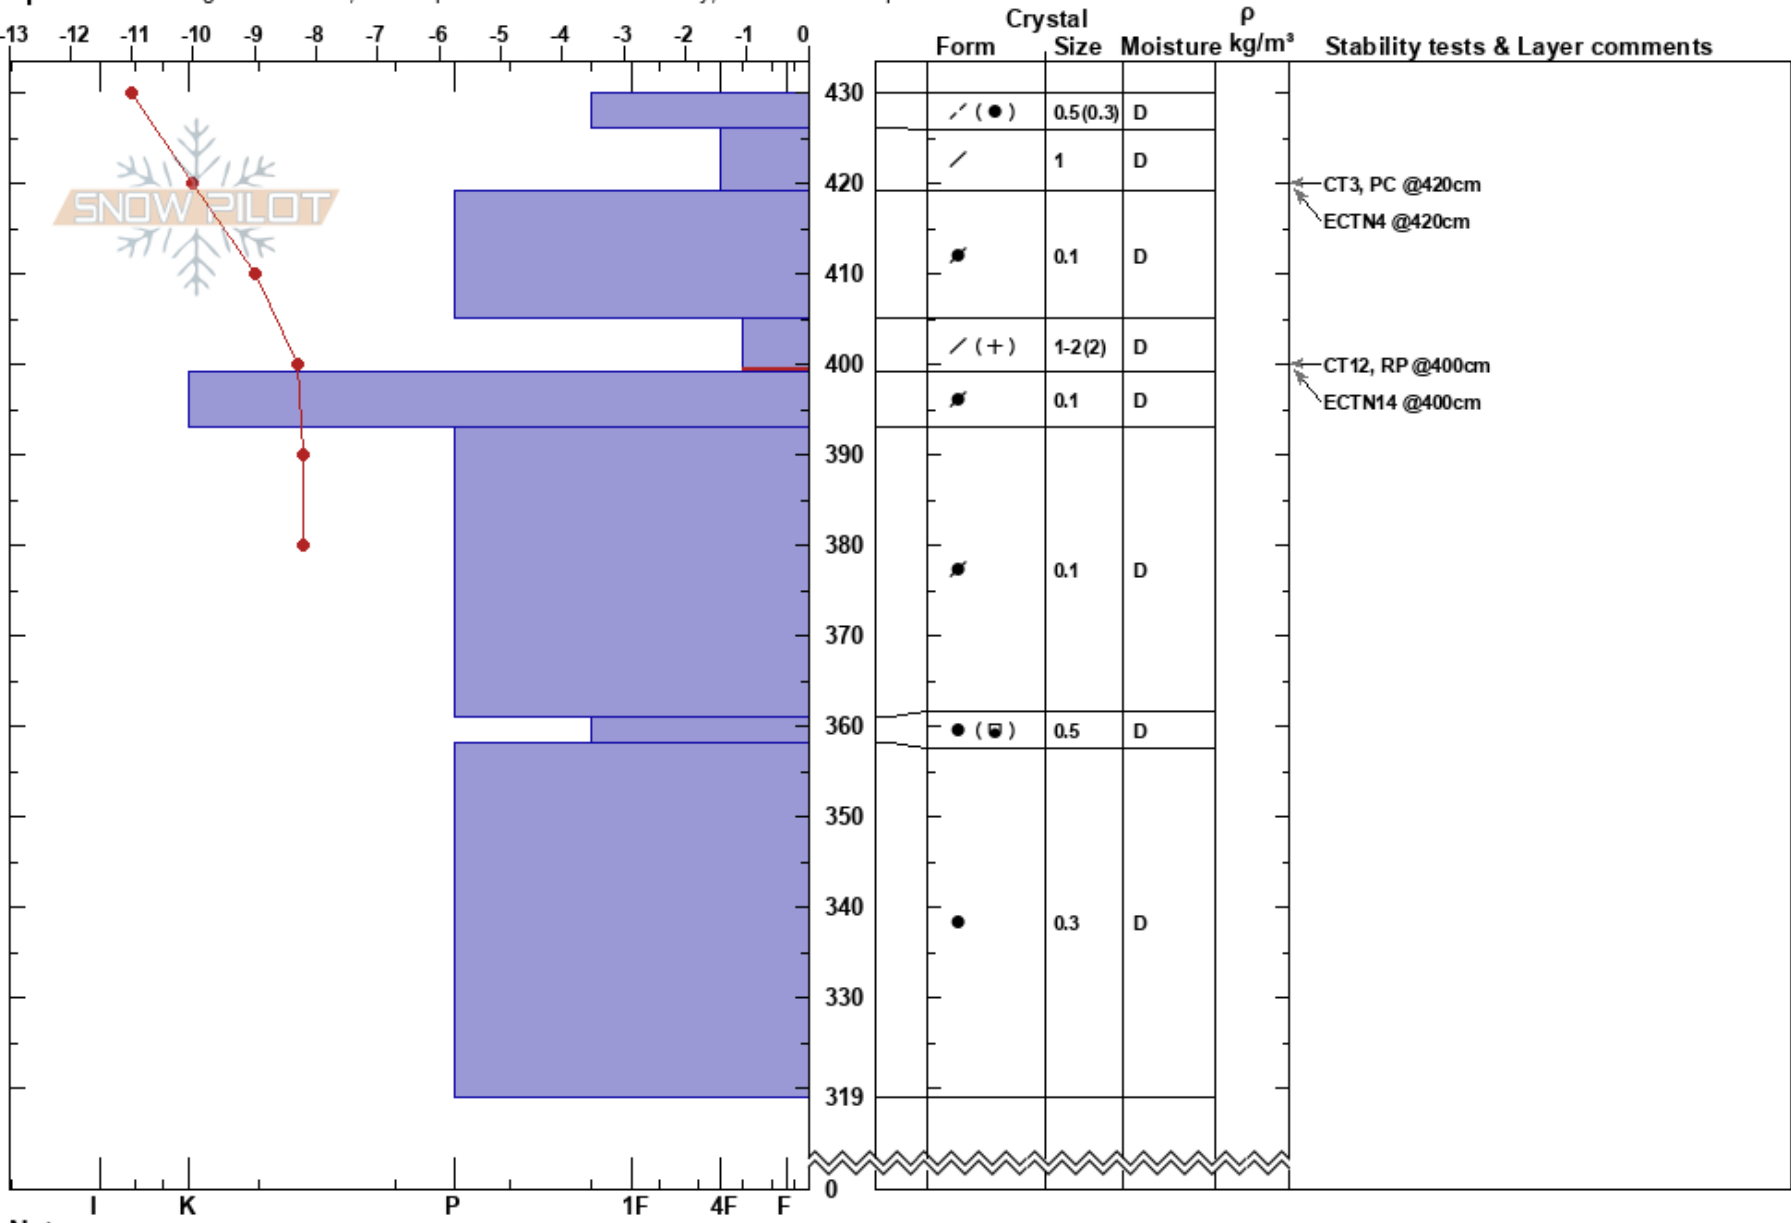

Av. path #40
 Kirovsk
 Russia
 Elevation: 786 m
 Aspect: E

Mikhail Ryabchikov
 20/03/2020 - 11:35
 Co-ord: 529229E 7506469N
 Slope Angle: 33°
 Wind Loading: yes

Stability: Good
 Air Temperature: -11.5°C PF:36
 Sky Cover: BKN
 Precipitation: NO
 Wind: NW Moderate

Layer Notes:

405-399cm: Problematic layer

Specifics: Pit dug in a Ski Area; Pit is representative of backcountry; Ski tracks on slope

Notes: