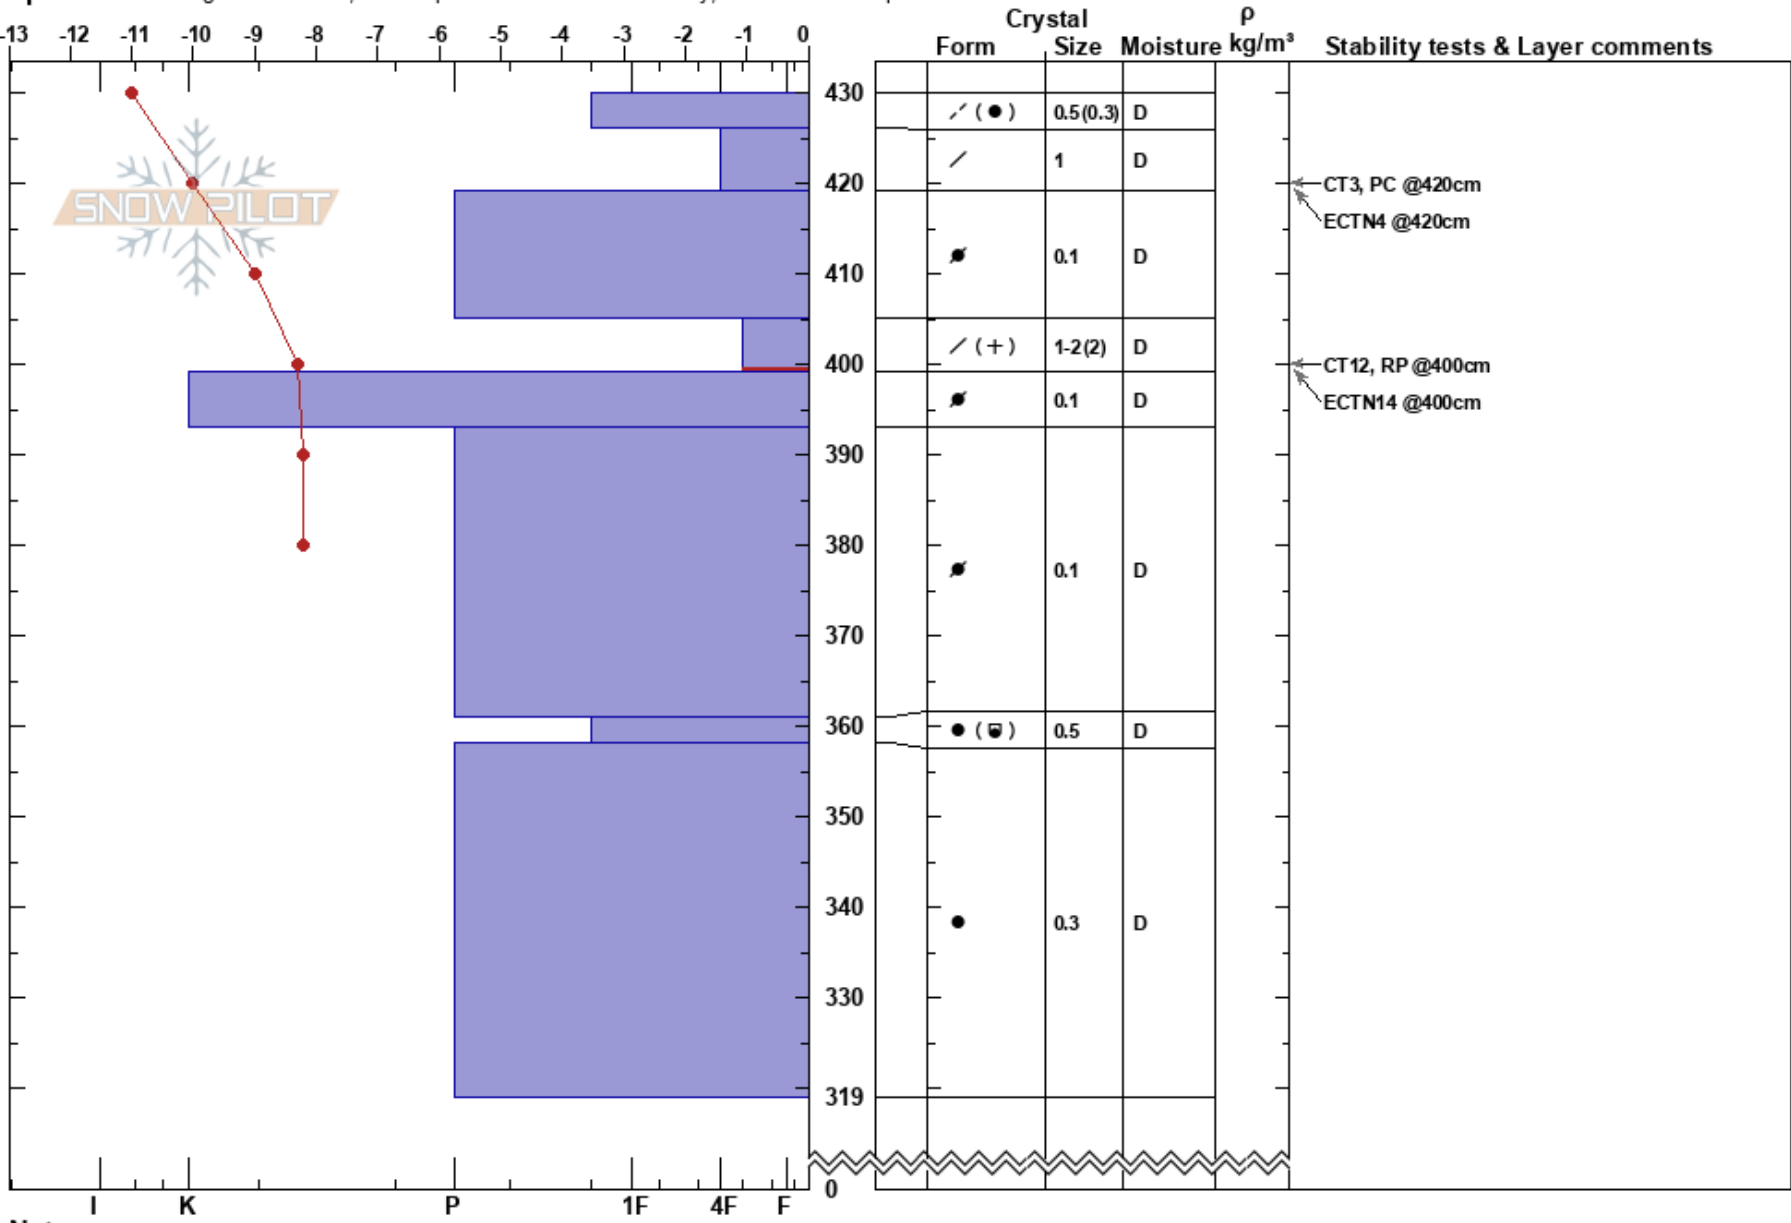

Av. path #40  
 Kirovsk  
 Russia  
 Elevation: 786 m  
 Aspect: E

Mikhail Ryabchikov  
 20/03/2020 - 11:35  
 Co-ord: 529229E 7506469N  
 Slope Angle: 33°  
 Wind Loading: yes

Stability: Good  
 Air Temperature: -11.5°C PF:36  
 Sky Cover: BKN  
 Precipitation: NO  
 Wind: NW Moderate

Layer Notes:

405-399cm: Problematic layer

Specifics: Pit dug in a Ski Area; Pit is representative of backcountry; Ski tracks on slope

Notes: