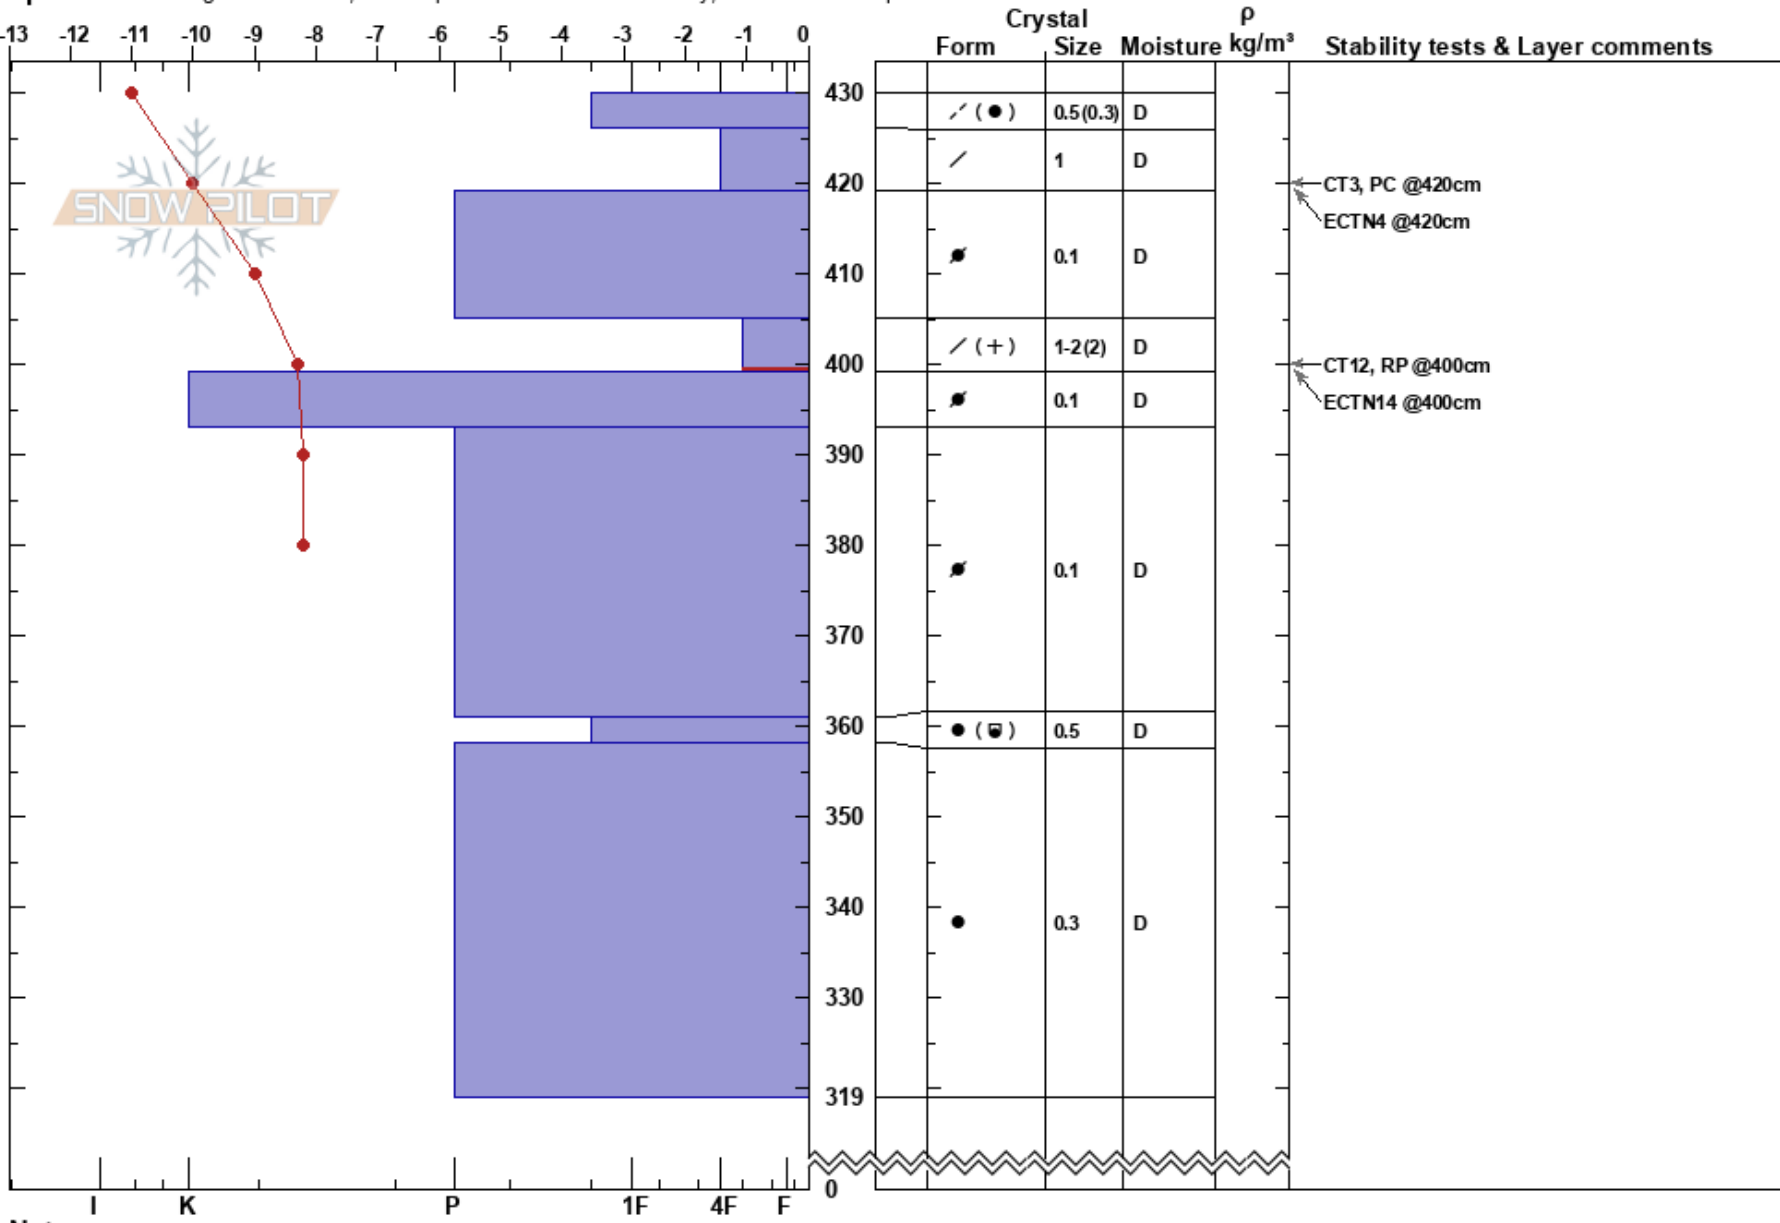

Av. path #40  
 Kirovsk  
 Russia  
**Elevation:** 786 m  
**Aspect:** E

Mikhail Ryabchikov  
 20/03/2020 - 11:35  
**Co-ord:** 529229E 7506469N  
**Slope Angle:** 33°  
**Wind Loading:** yes

**Stability:** Good **HS:**430 **Layer Notes:**  
**Air Temperature:** -11.5°C **PF:**36 405-399cm:Problematic layer  
**Sky Cover:** BKN  
**Precipitation:** NO  
**Wind:** NW Moderate

**Specifics:** Pit dug in a Ski Area; Pit is representative of backcountry; Ski tracks on slope

Notes: