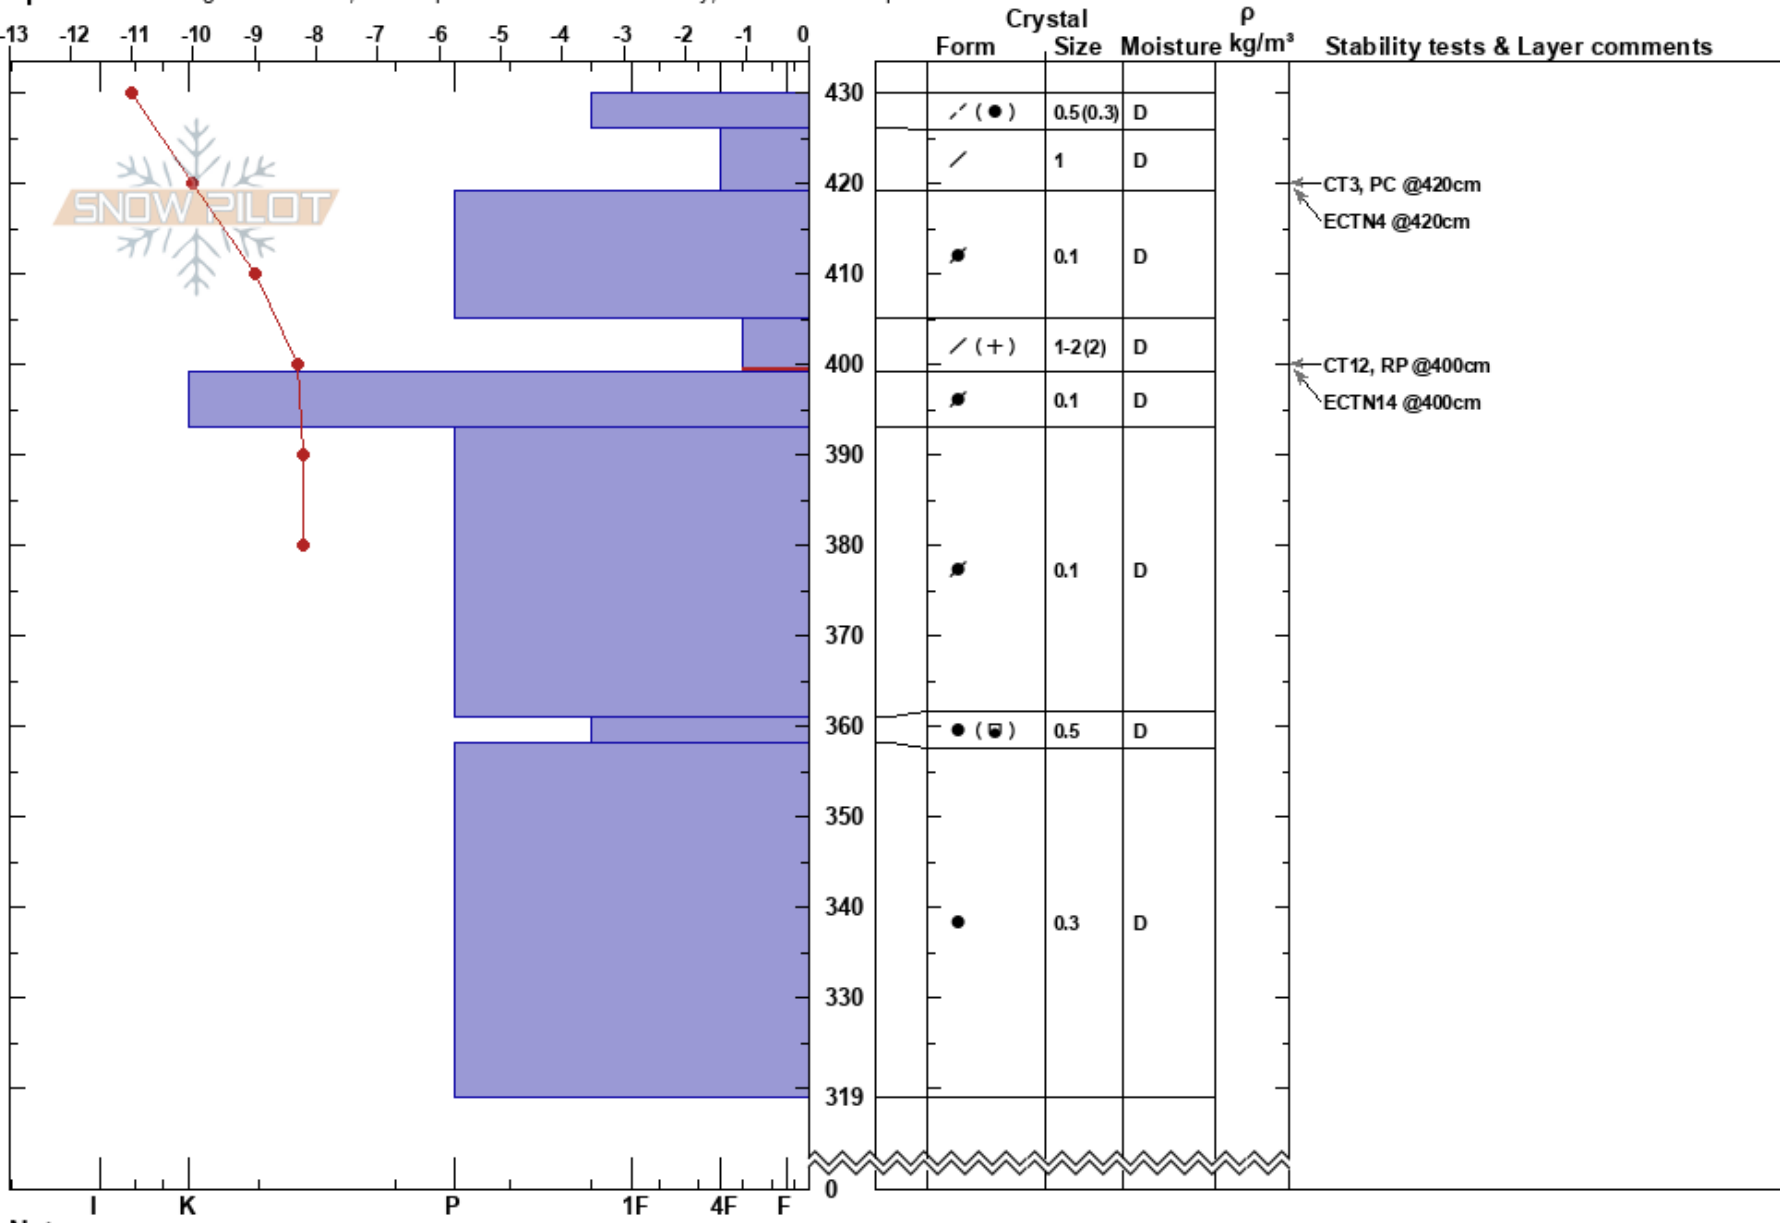

Av. path #40  
 Kirovsk  
 Russia  
 Elevation: 786 m  
 Aspect: E

Mikhail Ryabchikov  
 20/03/2020 - 11:35  
 Co-ord: 529229E 7506469N  
 Slope Angle: 33°  
 Wind Loading: yes

Stability: Good  
 Air Temperature: -11.5°C PF:36  
 Sky Cover: BKN  
 Precipitation: NO  
 Wind: NW Moderate

Layer Notes:  
 405-399cm: Problematic layer

Specifics: Pit dug in a Ski Area; Pit is representative of backcountry; Ski tracks on slope

Notes: