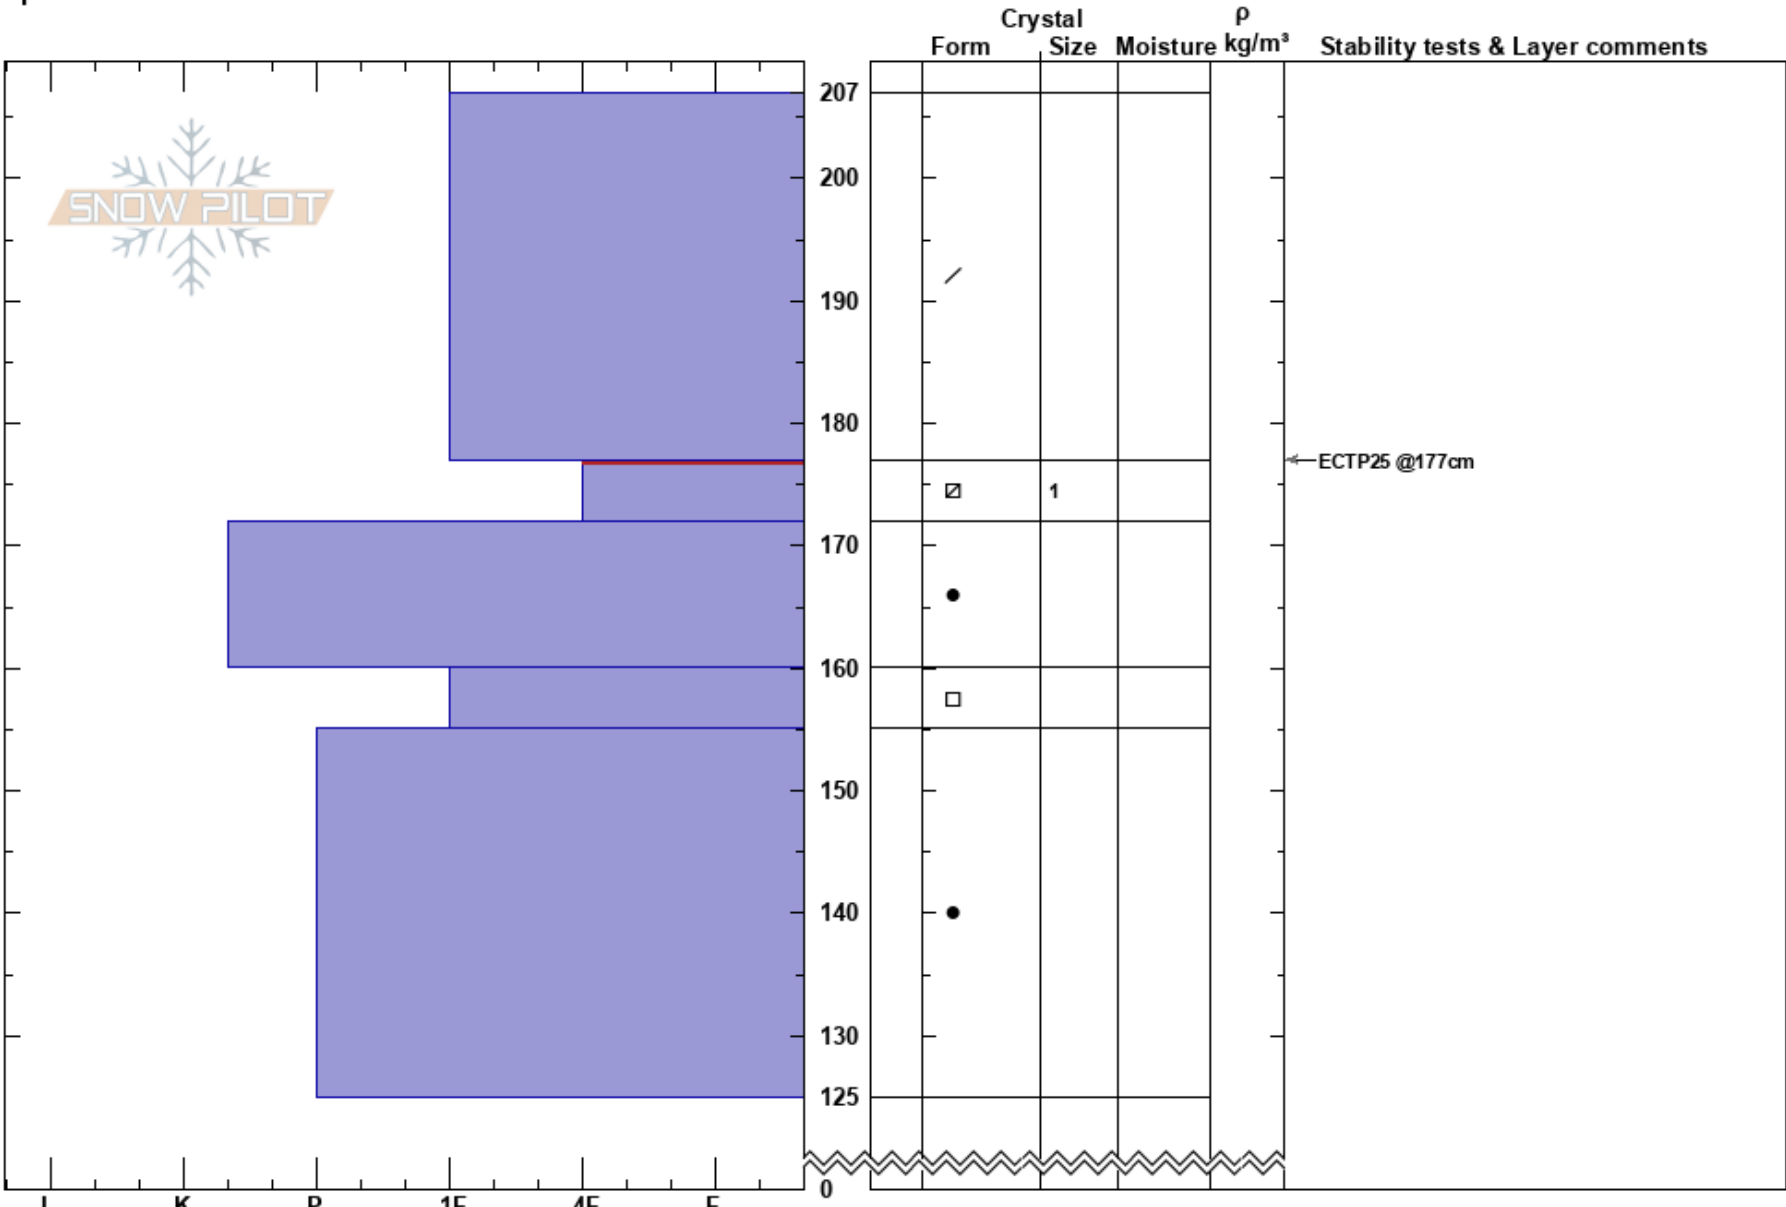

Half Moon #1
 Sawatch
 CO
 Elevation:
 Aspect: 35°
 Specifics:

Ian Hoyer
 03/14/2017 - 12:00pm
 Co-ord: 39.49181N, -106.45120W
 Slope Angle: 27°
 Wind Loading: yes

Stability: Good
 Air Temperature:
 Sky Cover: CLR
 Precipitation: NO
 Wind: Calm

HS:207
 Layer Notes:
 177-172cm: Problematic layer

Notes: Snowpack still completely dry on a NE aspect near treeline.