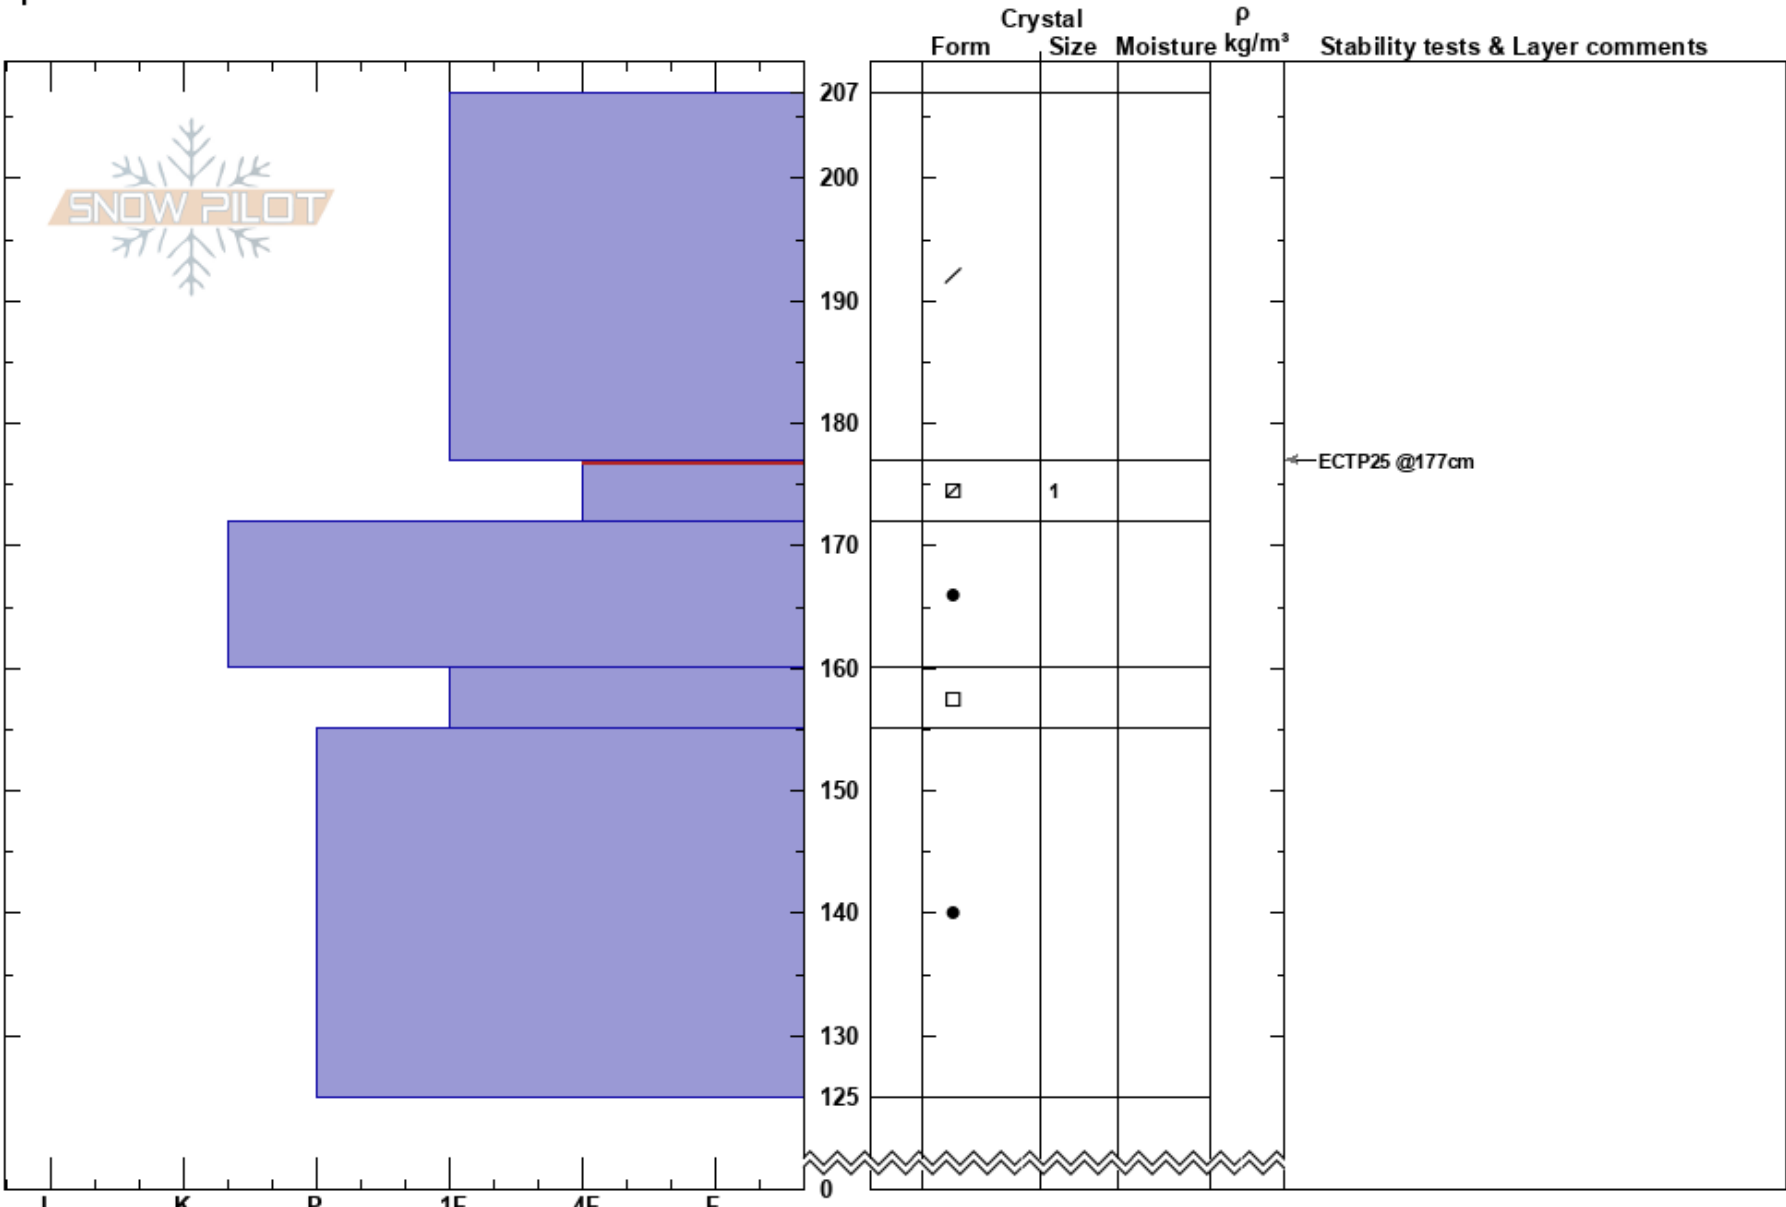

Half Moon #1  
 Sawatch  
 CO  
 Elevation:  
 Aspect: 35°  
 Specifics:

Ian Hoyer  
 03/14/2017 - 12:00pm  
 Co-ord: 39.49181N, -106.45120W  
 Slope Angle: 27°  
 Wind Loading: yes

Stability: Good  
 Air Temperature:  
 Sky Cover: CLR  
 Precipitation: NO  
 Wind: Calm

HS:207  
 Layer Notes:  
 177-172cm: Problematic layer

Notes: Snowpack still completely dry on a NE aspect near treeline.