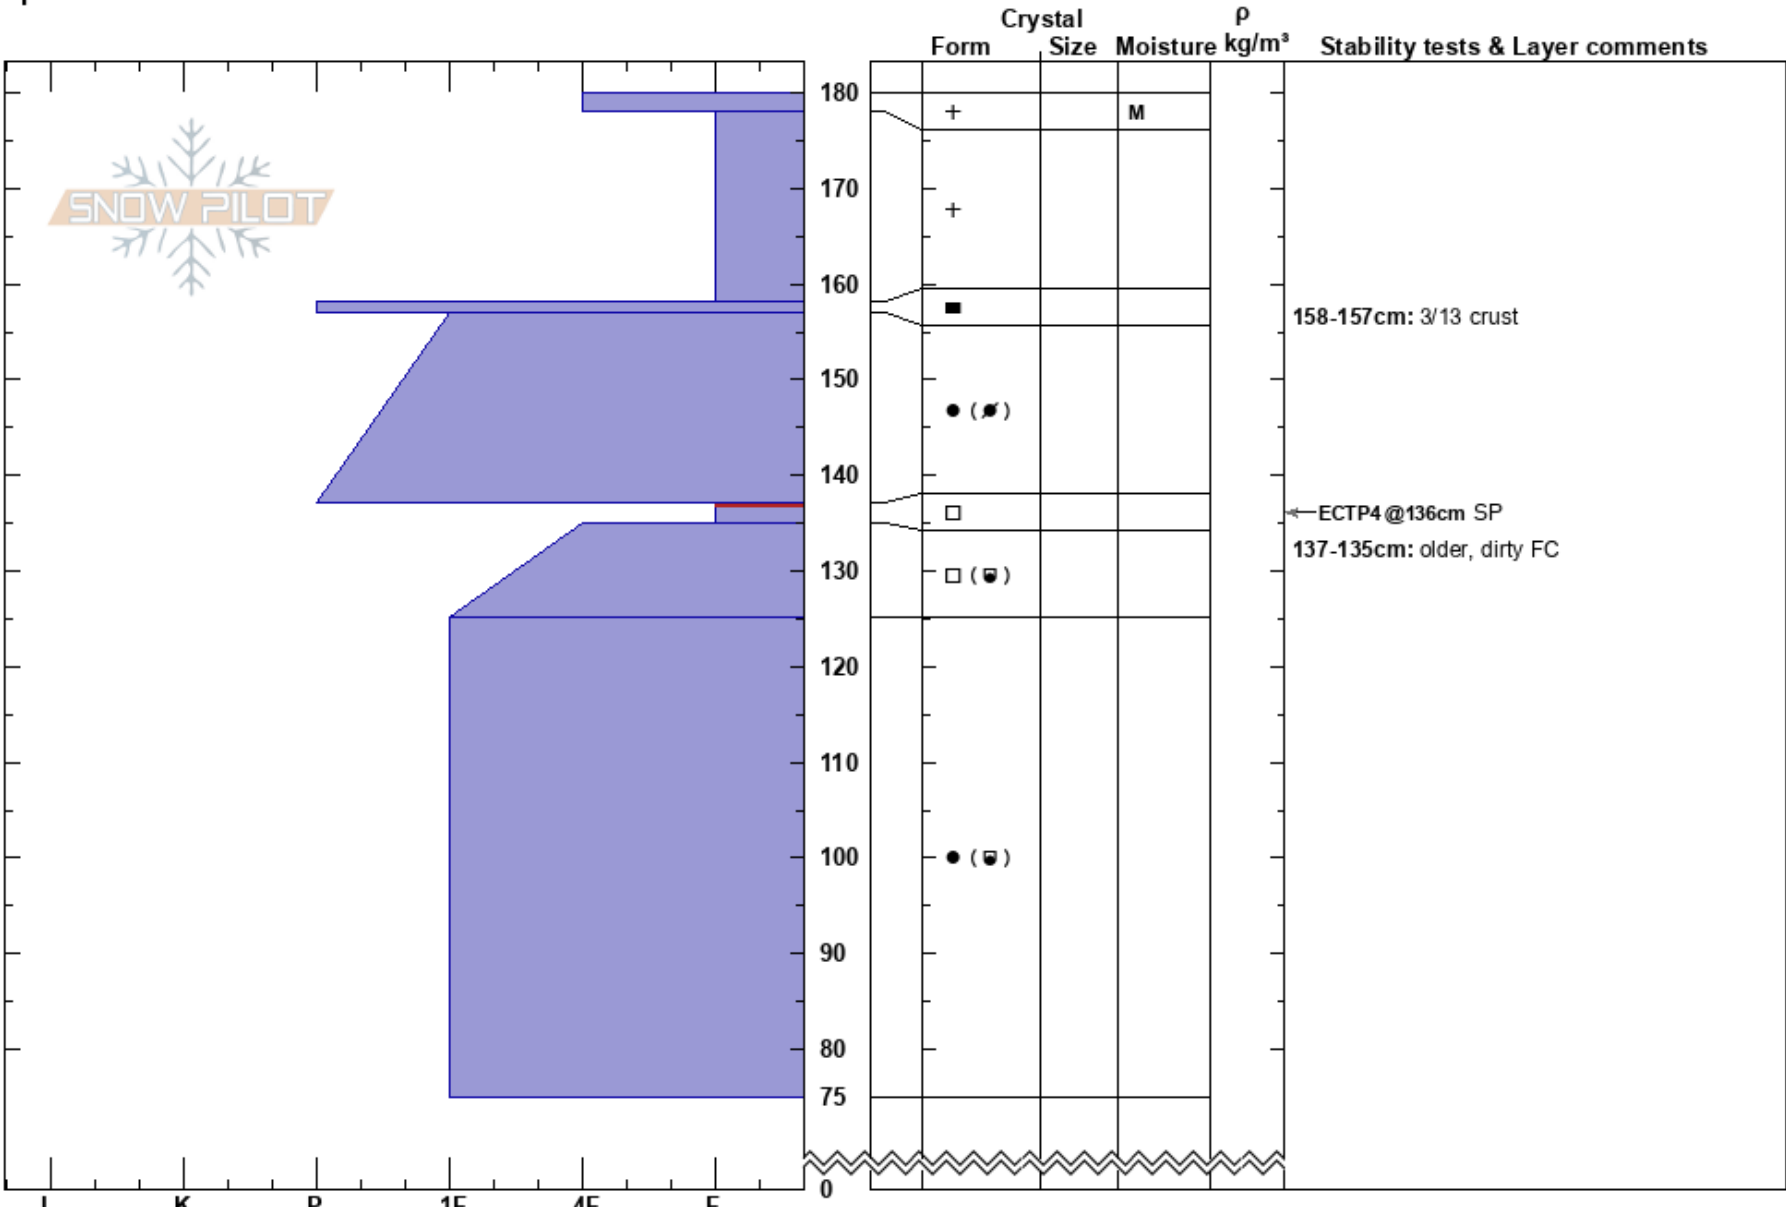

Baker Ck NE 9200
 Smoky
 ID
 Elevation: 9210 ft
 Aspect: 45°
 Specifics:

Scott Savage
 03/18/2020 - 2:00pm
 Co-ord: 43.69779N, -114.66251W
 Slope Angle: 30°
 Wind Loading: previous

Stability: Good
 Air Temperature:
 Sky Cover: BKN
 Precipitation: NO
 Wind: SW Light Breeze

HS:180
 Layer Notes:
 158-157cm: 3/13 crust
 137-135cm: older, dirty FC
 137-135cm: Problematic layer

Notes: