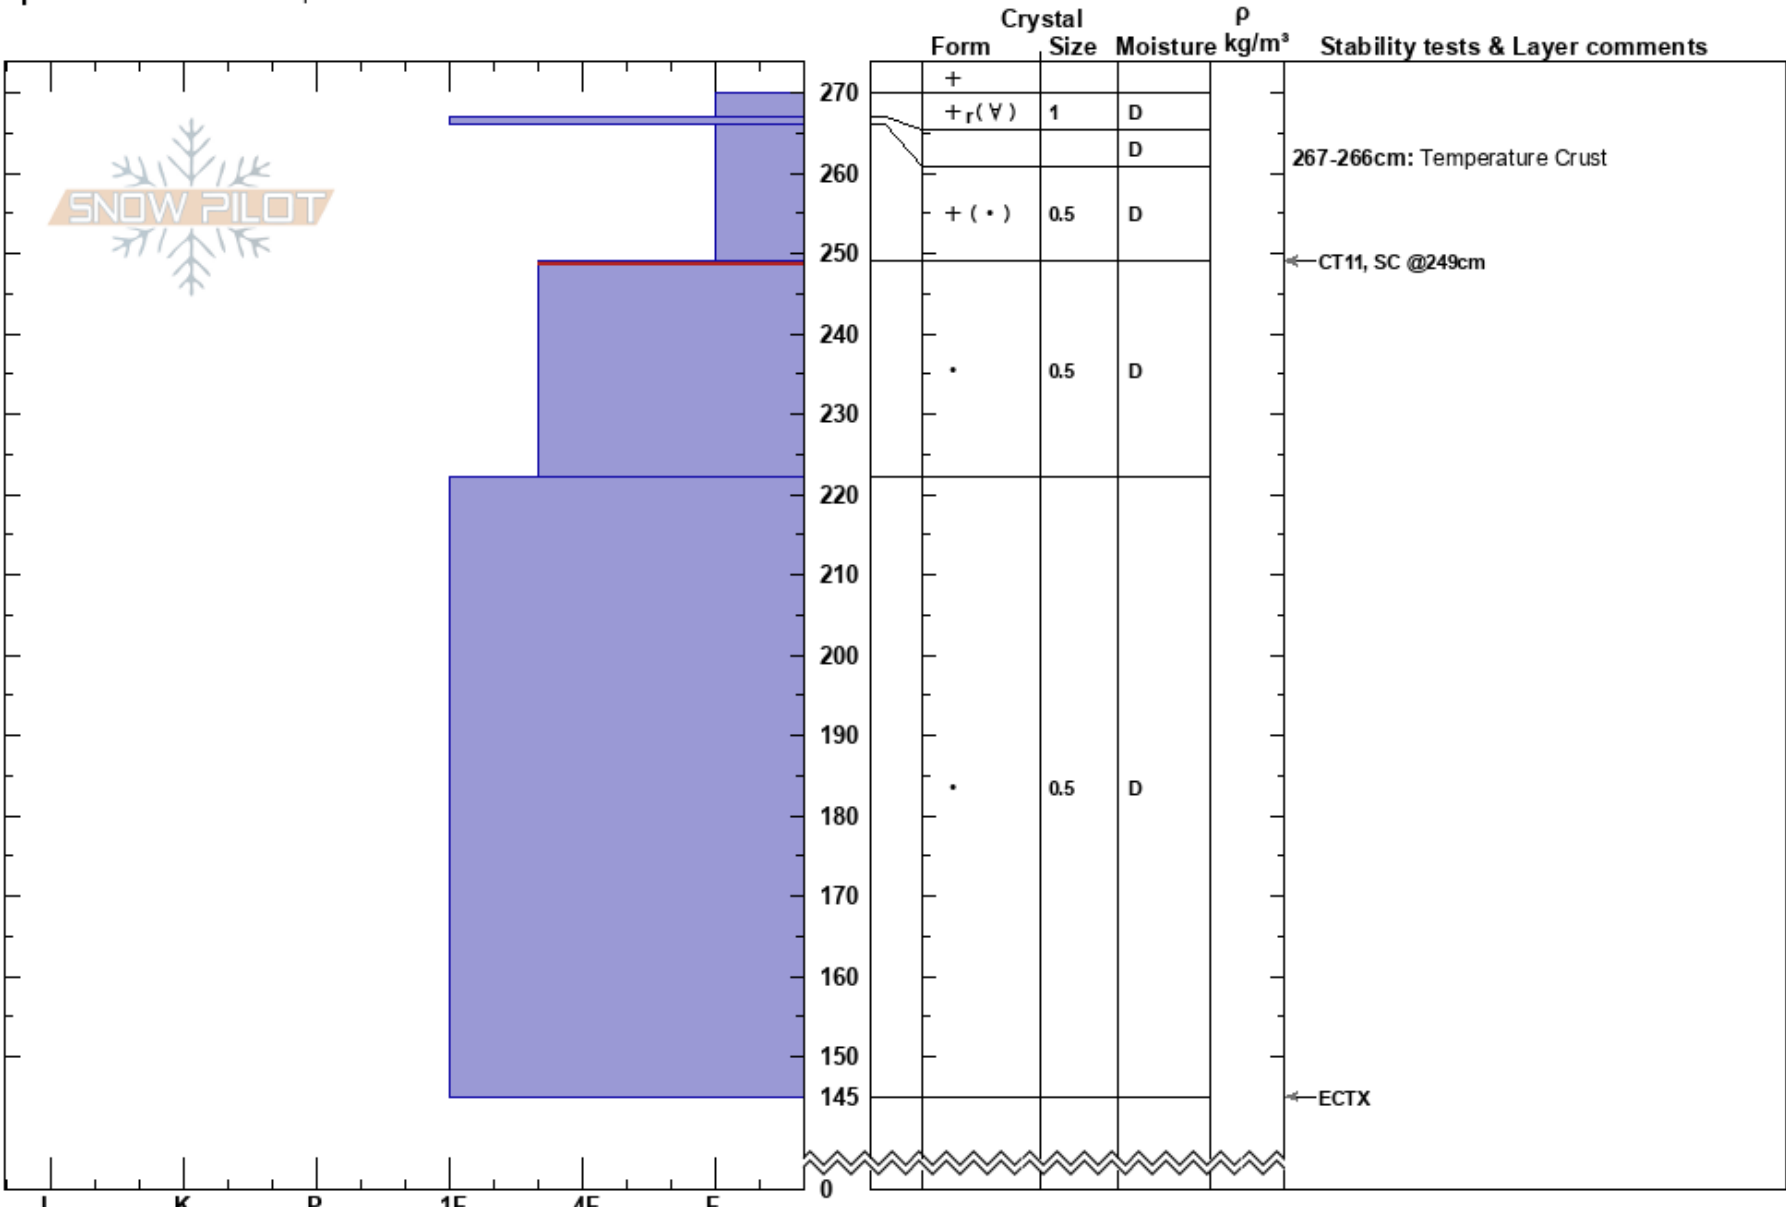

Bear Basin
 Madison Range-N
 MT
 Elevation: 9070 ft
 Aspect: NE
 Specifics: Ski tracks on slope

Wren Gober
 03/18/2020 - 12:45pm
 Co-ord: 45.33030N, -111.38080W
 Slope Angle: 25°
 Wind Loading: no

Stability:
 Air Temperature:
 Sky Cover: OVC
 Precipitation: NO
 Wind: Calm

HS:270
 PF:30
 267-266cm: Temperature Crust
 249-222cm: Problematic layer

Notes: