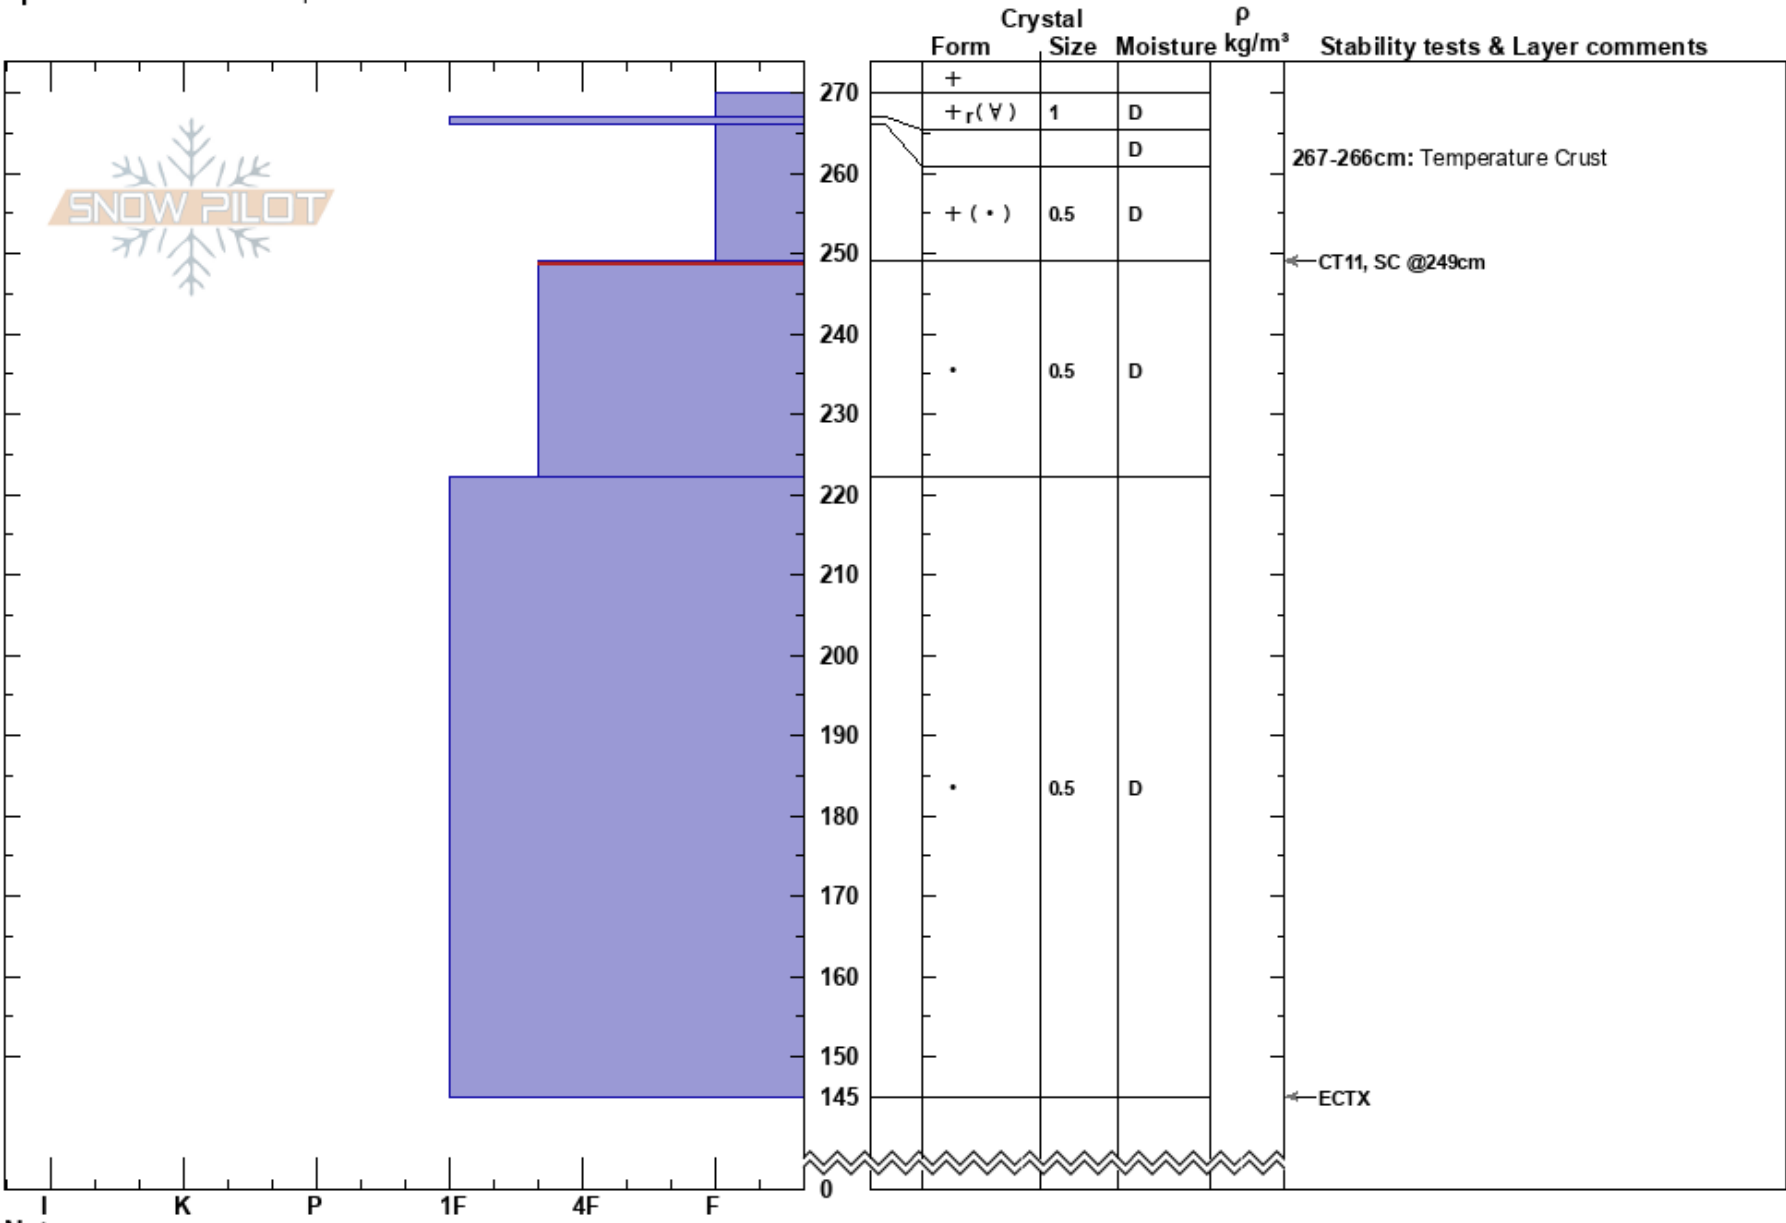

Bear Basin
 Madison Range-N
 MT
 Elevation: 9070 ft
 Aspect: NE
 Specifics: Ski tracks on slope

Wren Gober
 03/18/2020 - 12:45pm
 Co-ord: 45.33030N, -111.38080W
 Slope Angle: 25°
 Wind Loading: no

Stability: **HS:270**
 Air Temperature: **PF:30**
 Sky Cover: OVC
 Precipitation: NO
 Wind: Calm
 Layer Notes:
 267-266cm: Temperature Crust
 249-222cm: Problematic layer