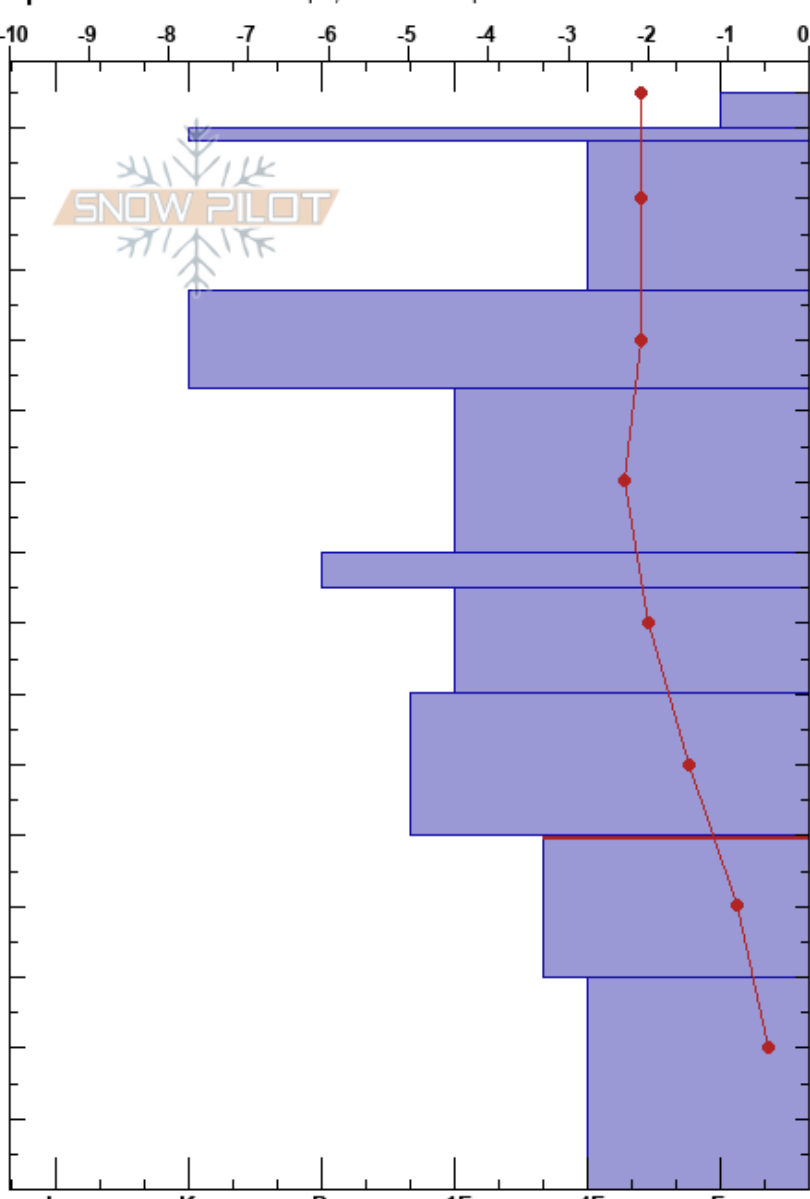

50-30cm:Problematic layer

MT

Co-ord: 44.96777N, -111.09633W

Sky Cover: OVC

Elevation: 8691 ft

Slope Angle: 17°

Precipitation: S1

Aspect: 95°

Wind Loading:

Wind:

Specifics: Ski tracks on slope; We skied slope

Form	Crystal Size	Moisture	ρ kg/m ³	Stability tests & Layer comments
⊙⊙				
⊙⊙				
^	2.6			
^	4.8			

←ECTP29 @50cm

Notes:

I K P 1F 4F F