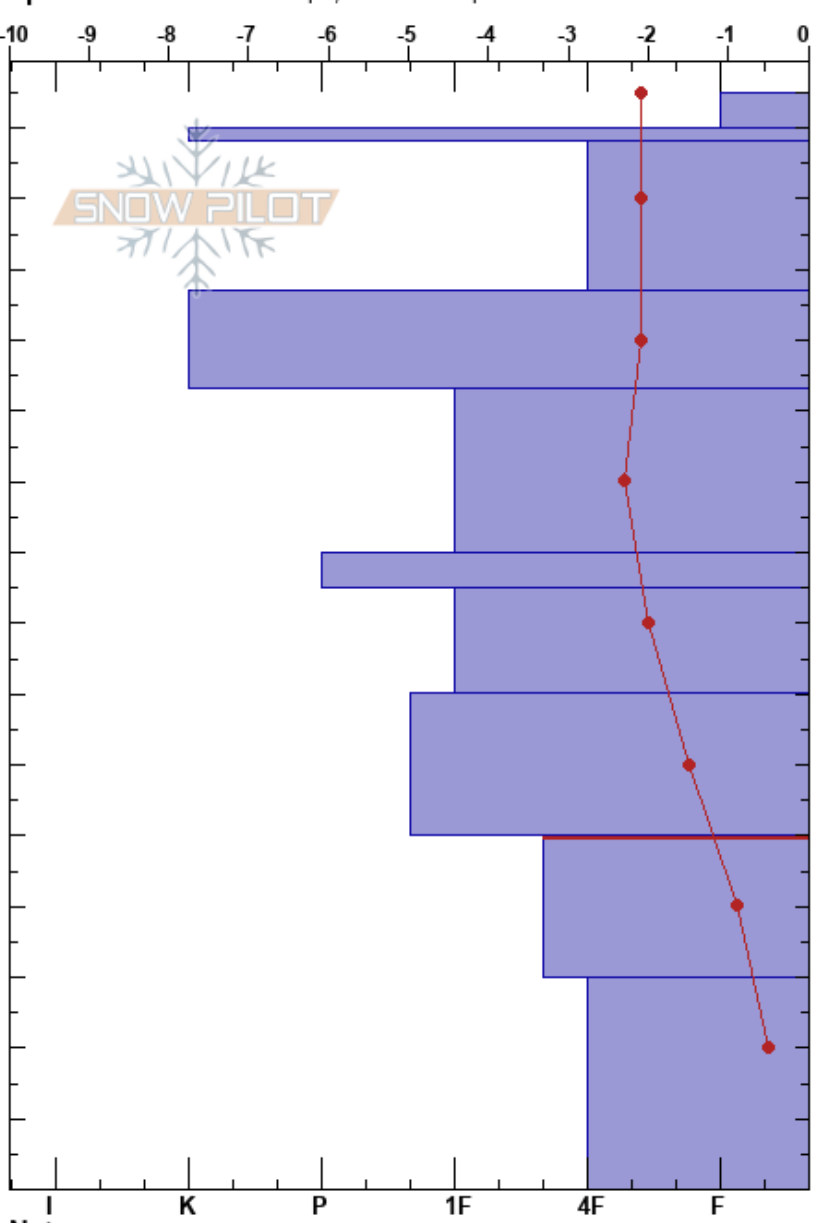

Bacon Rind Meadow
 Madison Range-S
 MT
Elevation: 8691 ft
Aspect: 95°
Specifics: Ski tracks on slope; We skied slope

Doug Chabot-Admin
 03/18/2020 - 11:45am
Co-ord: 44.96777N, -111.09633W
Slope Angle: 17°
Wind Loading:

Stability: Good **HS:** 155 **Layer Notes:**
Air Temperature: -4°C **50-30cm:** Problematic layer
Sky Cover: OVC
Precipitation: S1
Wind:

Height (cm)	Crystal		Moisture	ρ kg/m ³	Stability tests & Layer comments
	Form	Size			
155					
150	⊙⊙				
140					
130					
120	⊙⊙				
110					
100					
90					
80					
70					
60					
50					←ECTP29 @50cm
40	^	2.6			
30					
20	^	4.8			
10					
0					