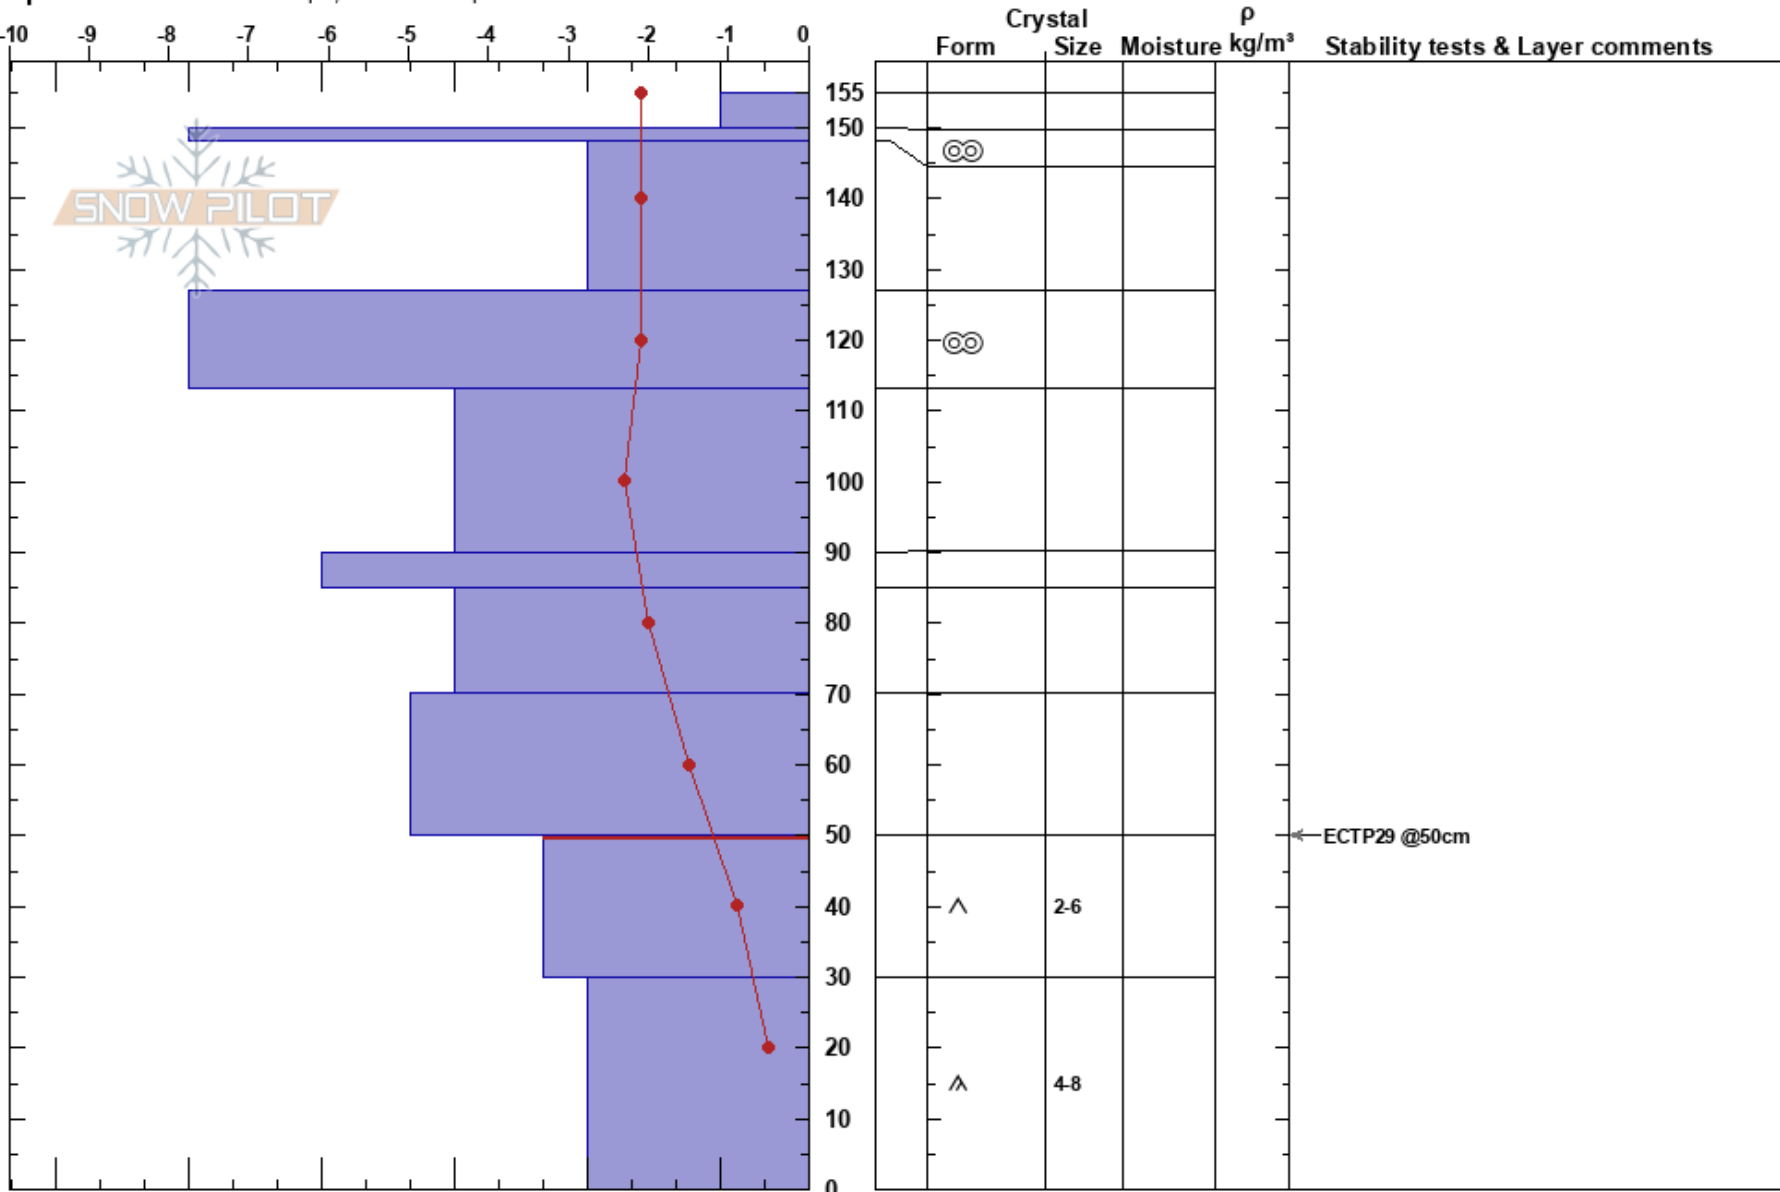

50-30cm: Problematic layer

MT

Co-ord: 44.96777N, -111.09633W

Sky Cover: OVC

Elevation: 8691 ft

Slope Angle: 17°

Precipitation: S1

Aspect: 95°

Wind Loading:

Wind:

Specifics: Ski tracks on slope; We skied slope

Notes:

I

K

P

1F