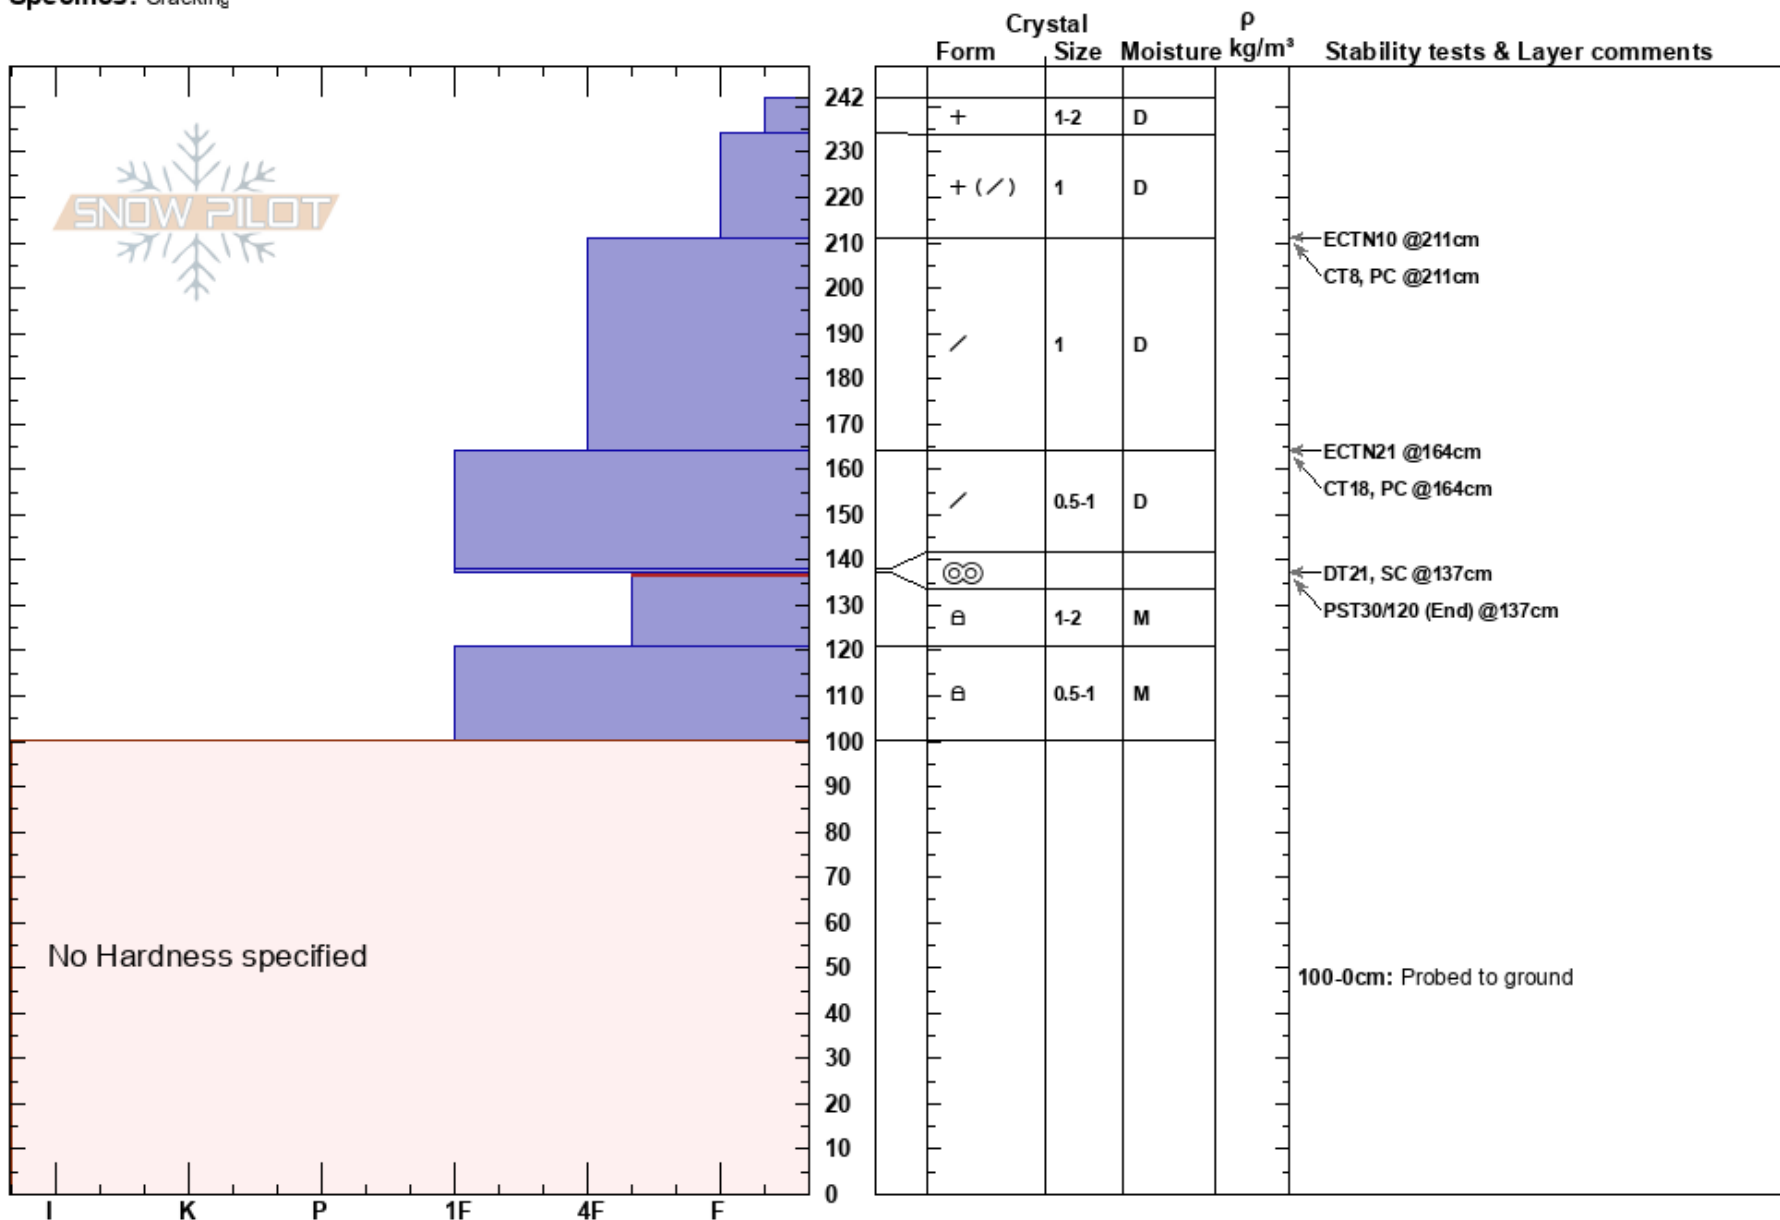

Incline Lake Peak
 Mount Rose
 NV
Elevation: 8840 ft
Aspect: 45°
Specifics: Cracking

Steve Reynaud
 03/18/2020 - 10:20am
Co-ord: 39.30022N, -119.93728W
Slope Angle: 30°
Wind Loading: yes

Stability: Fair Stable
Air Temperature:
Sky Cover: OVC
Precipitation: S1
Wind: SW Light Breeze

HS:242
Layer Notes:
 137-121cm: Problematic layer
 100-0cm: Probed to ground

Notes: Buried facet layer below recent storm event is showing some signs of gaining strength. No known avalanches have been reported on this weak layer.