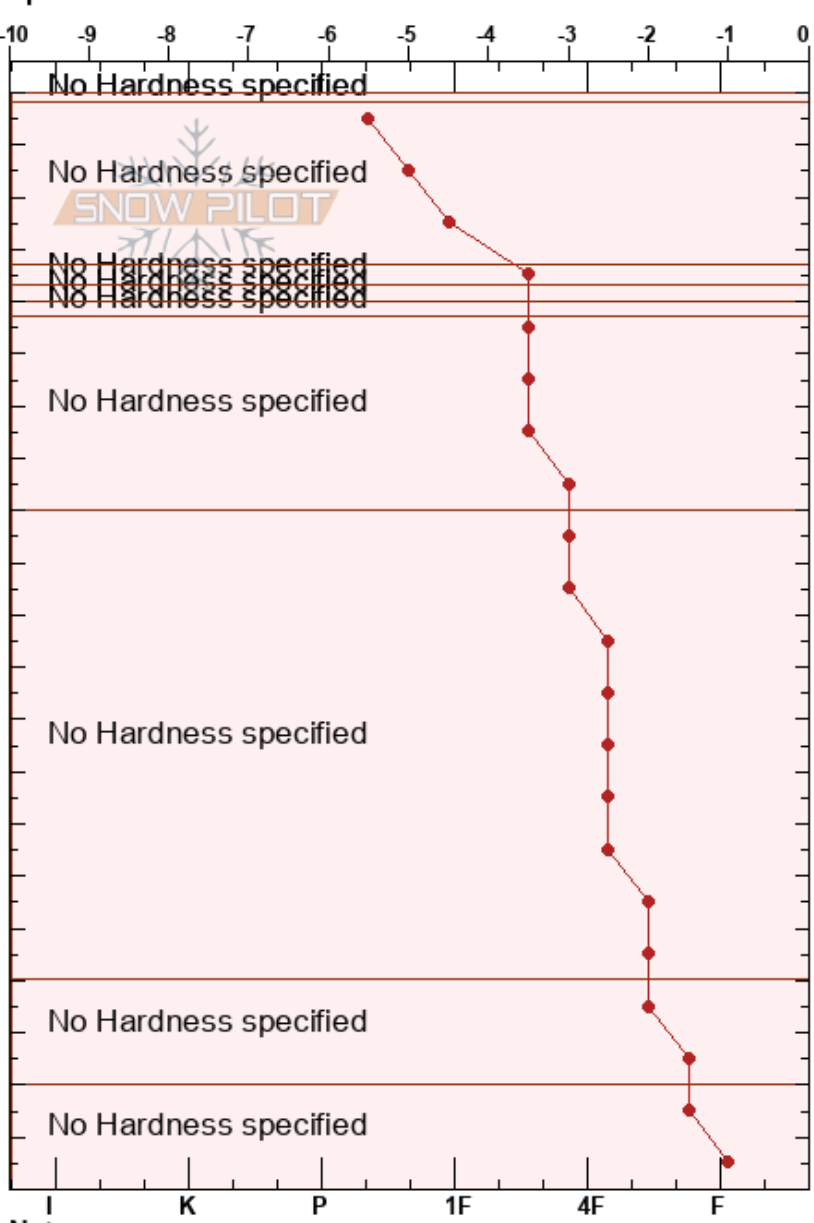

Wolf Creek Pass  
 San Juan Range  
 CO  
 Elevation: 11685 ft  
 Aspect: 315°  
 Specifics:

Garrett Akie  
 03/17/2020 - 11:30am  
 Co-ord: 37.47685N, -106.80201W  
 Slope Angle: 35°  
 Wind Loading:

Stability:  
 Air Temperature: 0.5°C  
 Sky Cover: OVC  
 Precipitation: NO  
 Wind: SW Moderate

HS:210 Layer Notes:

Form	Crystal		Moisture	ρ kg/m³	Stability tests & Layer comments
	Size				
⊙				184	
● (Δ)	0.5-1			182	
Δ	2-4			182	
●	0.5			206	
■				238	
				248	
●	1			246	
				240	
				266	
				276	
				292	
				286	
●	0.5-1			322	
				308	
				334	
				332	
				344	
● (⊖)	1-2			336	
				328	
□	1-4			302	
				302	