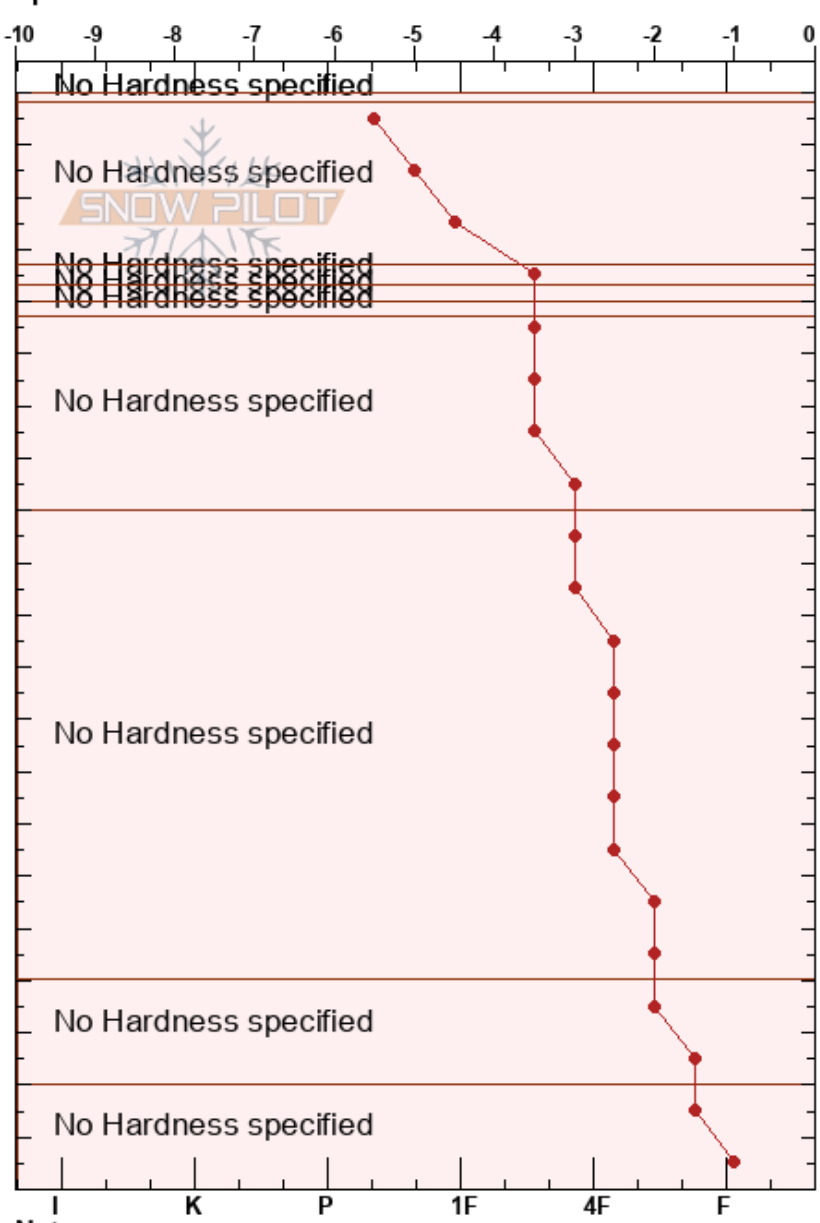

Wolf Creek Pass
 San Juan Range
 CO
 Elevation: 11685 ft
 Aspect: 315°
 Specifics:

Garrett Akie
 03/17/2020 - 11:30am
 Co-ord: 37.47685N, -106.80201W
 Slope Angle: 35°
 Wind Loading:

Stability:
 Air Temperature: 0.5°C
 Sky Cover: OVC
 Precipitation: NO
 Wind: SW Moderate

Form	Crystal		Stability tests & Layer comments
	Size	Moisture ρ kg/m ³	
⊙			210
⊙			184
• (Δ)	0.5-1		182
Δ	2-4		182
•	0.5		206
■			238
			248
•	1		246
			240
			266
			276
			292
			286
•	0.5-1		322
			308
			334
			332
			344
• (⊖)	1-2		336
			328
□	1-4		302
			302