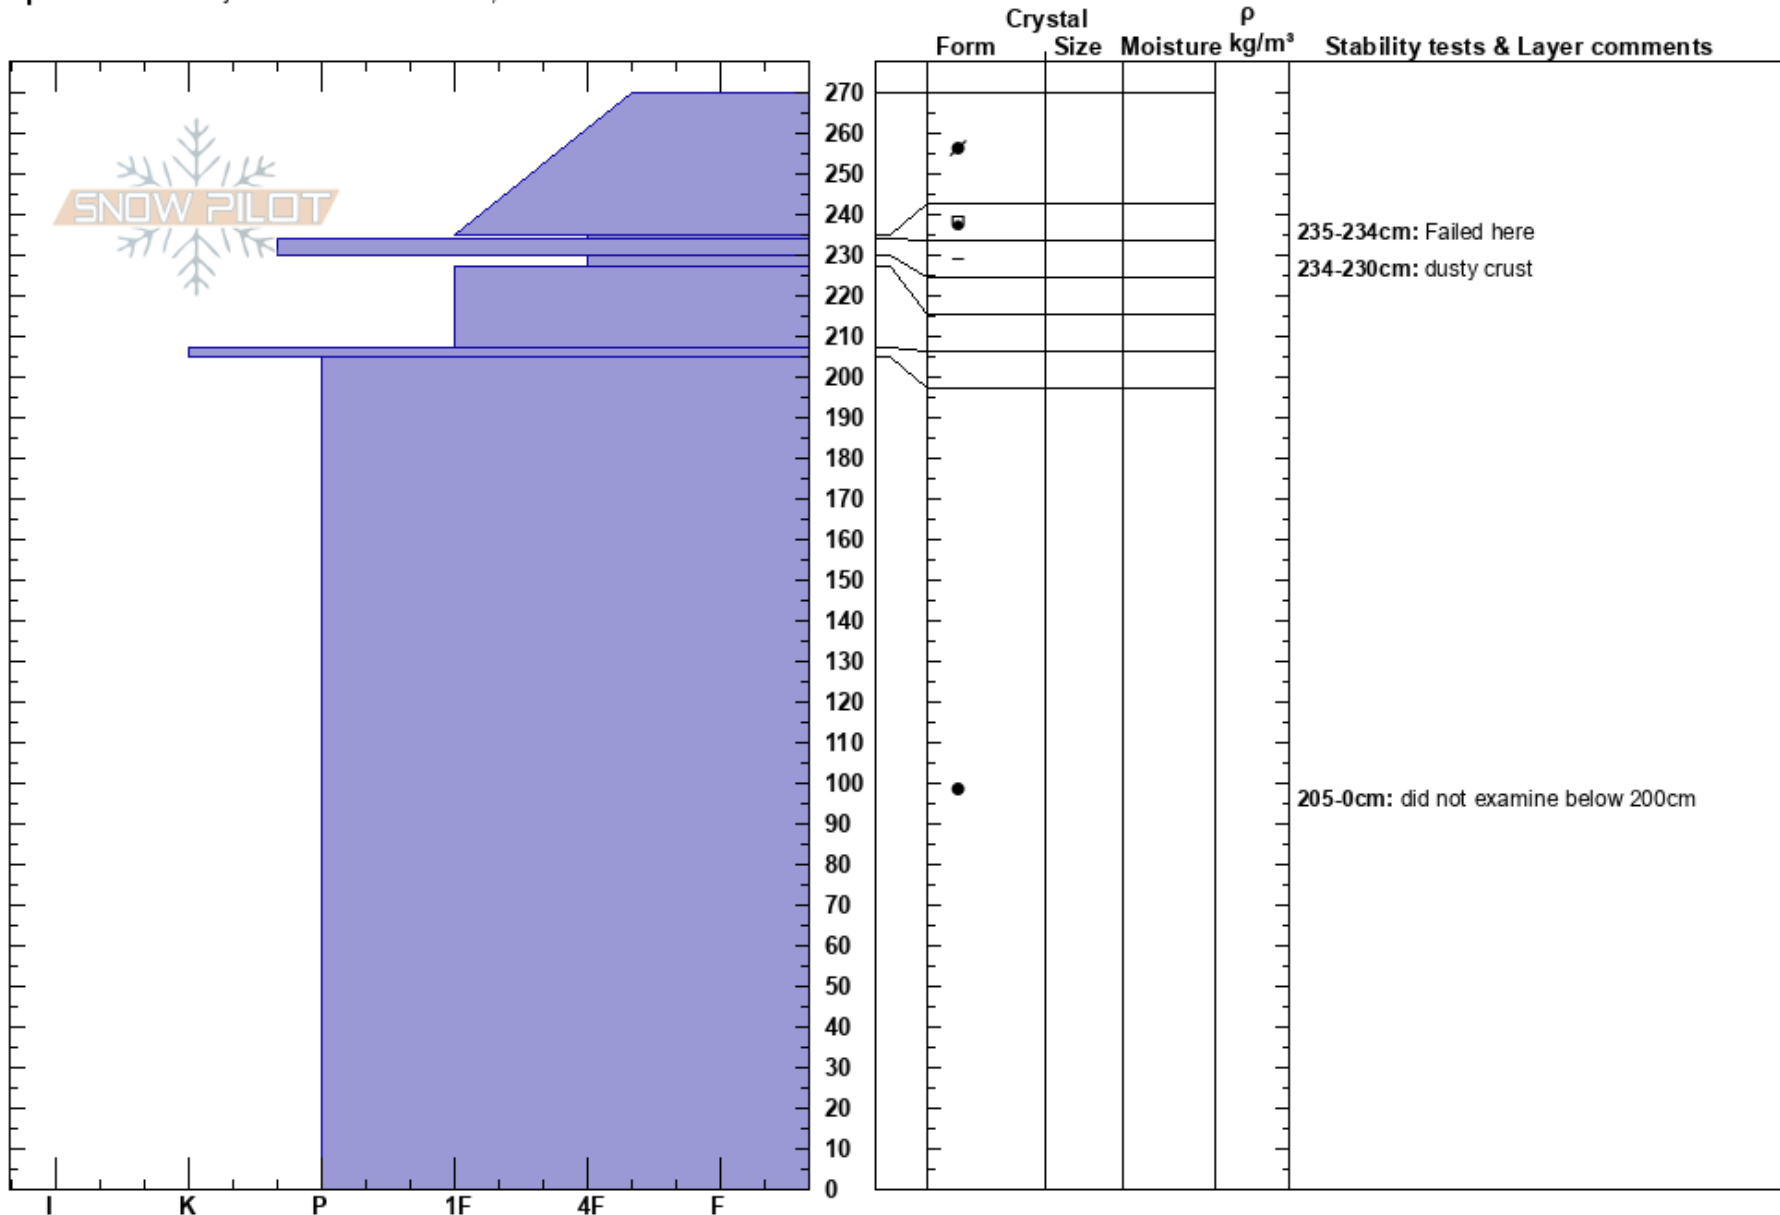

1 Scary Monster Crown paige pagnucco
 Portneuf Range 03/16/2020 - 12:45pm
 ID
Elevation: 8063 ft
Aspect: 322°
Specifics: Pit is adjacent to avalanche: crown;

Stability: HS:270
Air Temperature: 1°C
Sky Cover: FEW
Precipitation: NO
Wind:

Layer Notes:
 235-234cm: Failed here
 235-234cm: Problematic layer
 234-230cm: dusty crust
 205-0cm: did not examine below 200cm

Notes: Quick crown profile. In this area the slab failed on the new/old snow interface. We did not notice the crust sandwich structure that we found near the west flank of the avalanche.