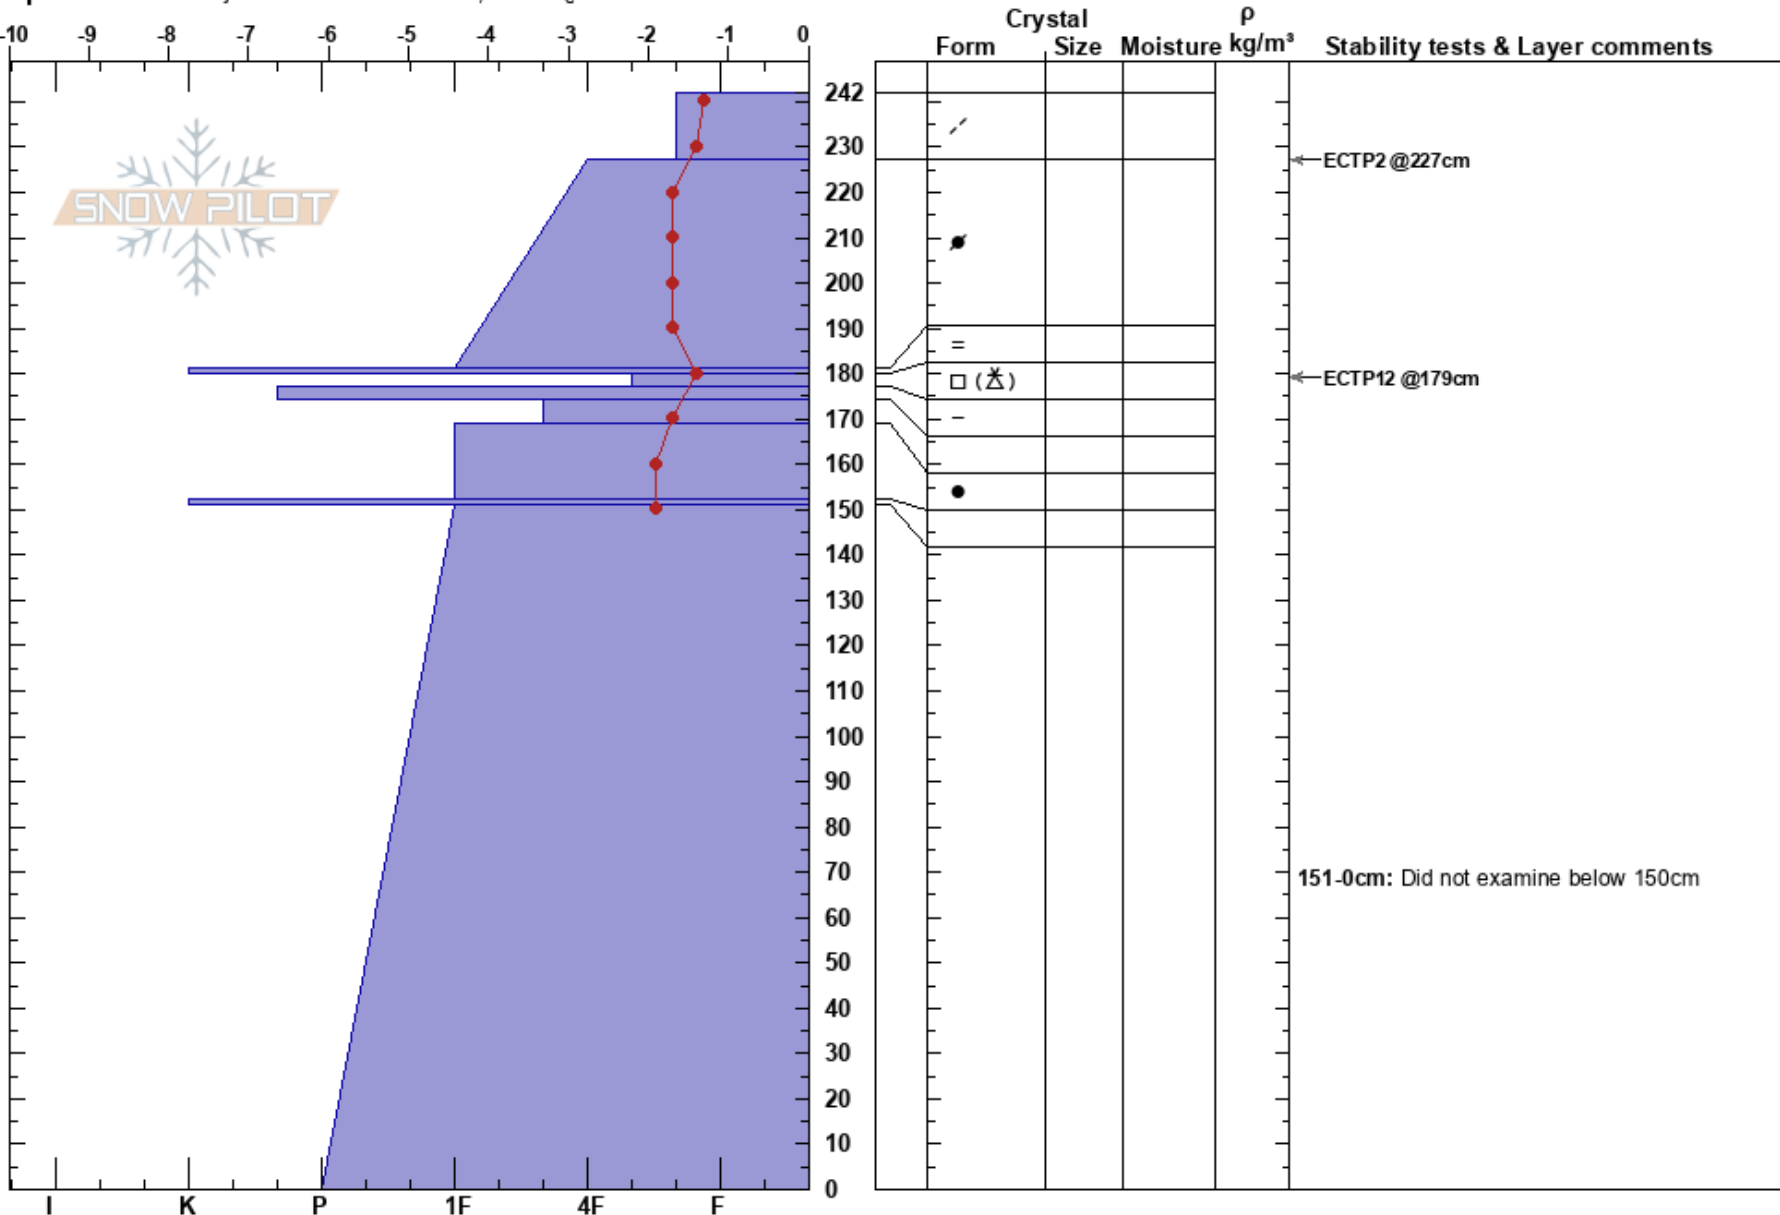

1st Scary Monster
 Portneuf Range
 ID
 Elevation: 7900 ft
 Aspect: 322°

paige pagnucco
 03/16/2020 - 1:00pm
 Co-ord: 42.78158N, -112.14586W
 Slope Angle: 37°
 Wind Loading:

Stability:
 Air Temperature: 1°C
 Sky Cover: FEW
 Precipitation: NO
 Wind:

HS:242
 Layer Notes:
 180-177cm: Problematic layer
 151-0cm: Did not examine below 150cm

Specifics: Pit is adjacent to avalanche: flank; Cracking

Notes: Avalanche appears to have failed on a thin layer of weak snow sandwiched between crusts.