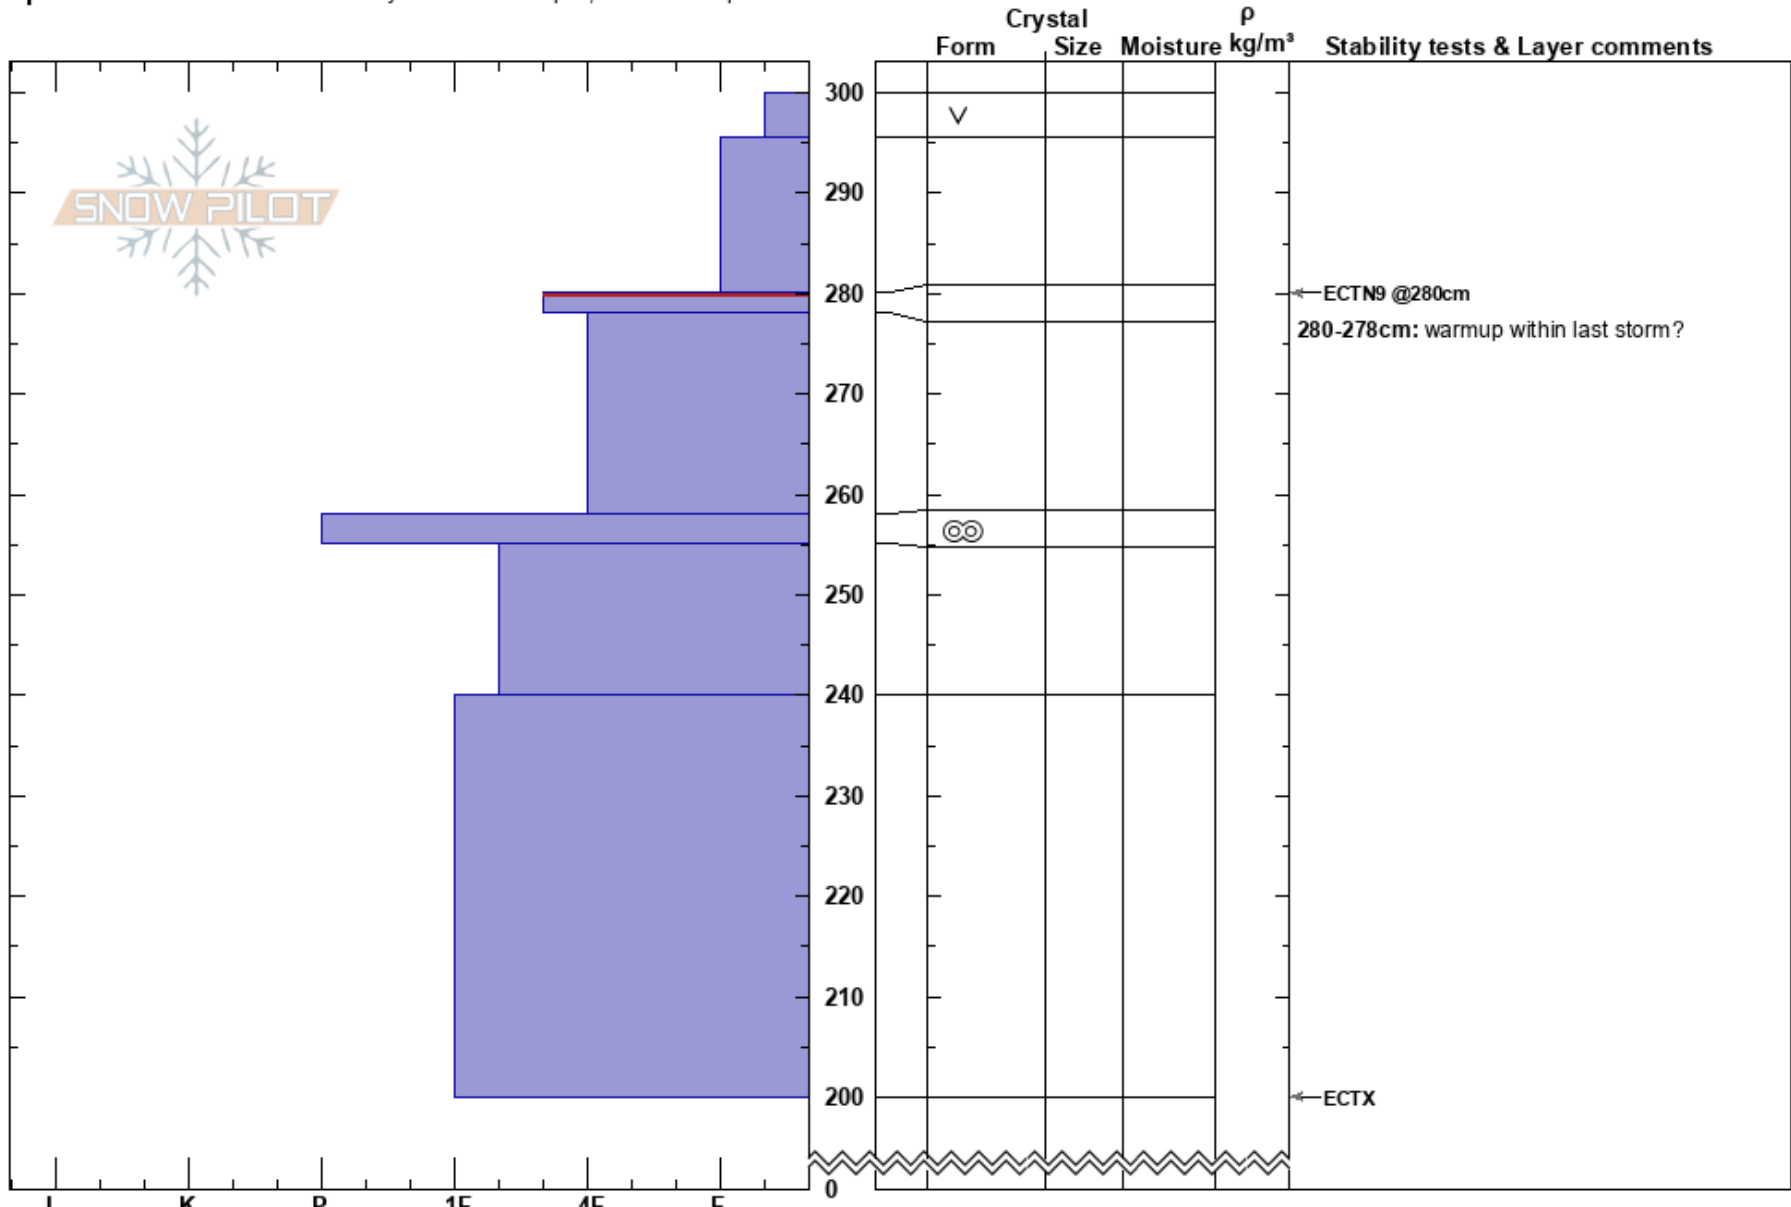

Mt. Republic
 Absaroka Range
 MT
 Elevation: 9955 ft
 Aspect: 80°

Beau Fredlund
 03/17/2020 - 9:00am
 Co-ord: 45.00455N, -109.95776E
 Slope Angle: 36°
 Wind Loading:

Stability:
 Air Temperature:
 Sky Cover: CLR
 Precipitation:
 Wind: Calm

HS:300
 280-278cm: warmup within last storm?
 280-278cm: Problematic layer

Specifics: Recent avalanche activity on different slopes; We skied slope

Notes: Lots of surface hoar observed on the surface, on all aspects to upper elevations.