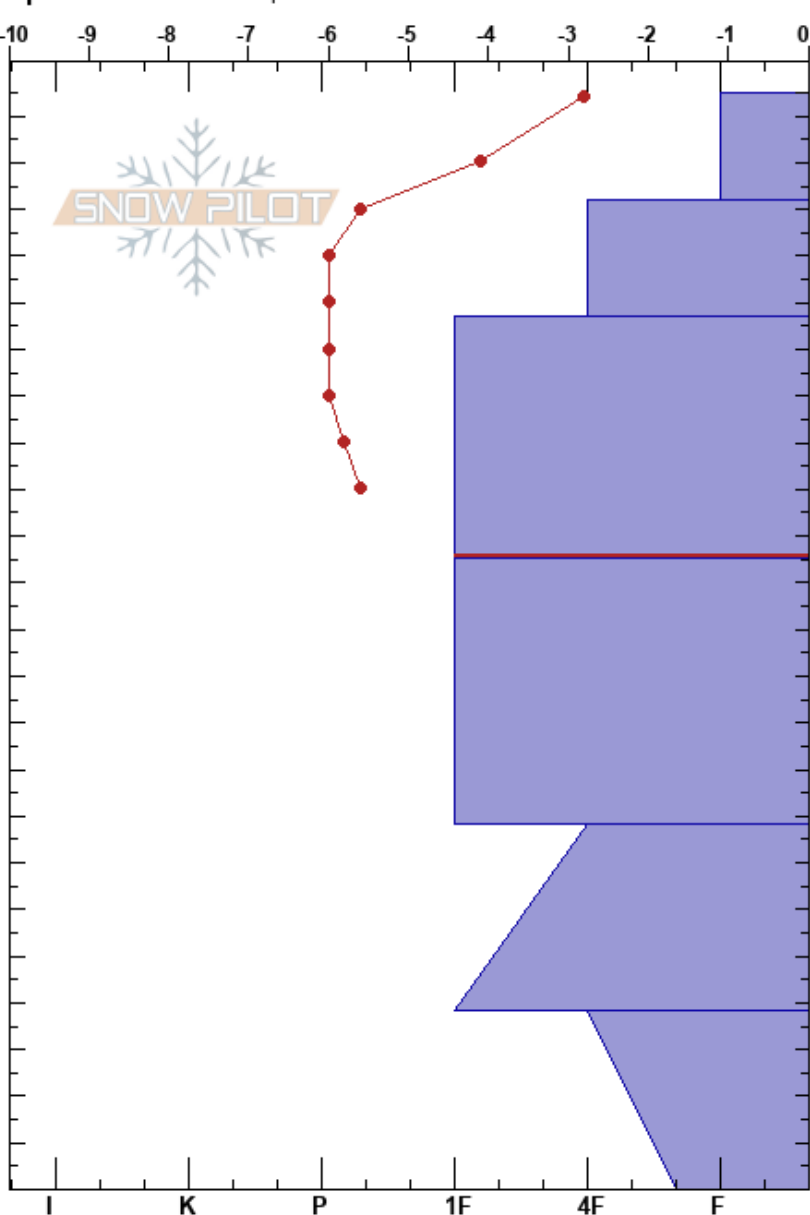

RMNP- Red Mountain
 Front Range
 CO
 Elevation: 10860 ft
 Aspect: NE
 Specifics: We skied slope

Ryan Lewthwaite
 03/17/2020 - 3:30pm
 Co-ord: 40.40151N, -105.87218W
 Slope Angle: 33°
 Wind Loading: previous

Stability: Good
 Air Temperature: 2.2°C
 Sky Cover: SCT
 Precipitation: NO
 Wind: W Light Breeze

HS:235
 PF:29 187-135cm:Problematic layer
 PS:17

Form	Crystal		Moisture	ρ kg/m ³	Stability tests & Layer comments
	Size				
○	1				
∠ _r (Δ)	1-4				
/	0.5-1				
.	1				
⊖	1				← STH @135cm
□	1-2				
∧	1-3				CTN Repeated ECTX