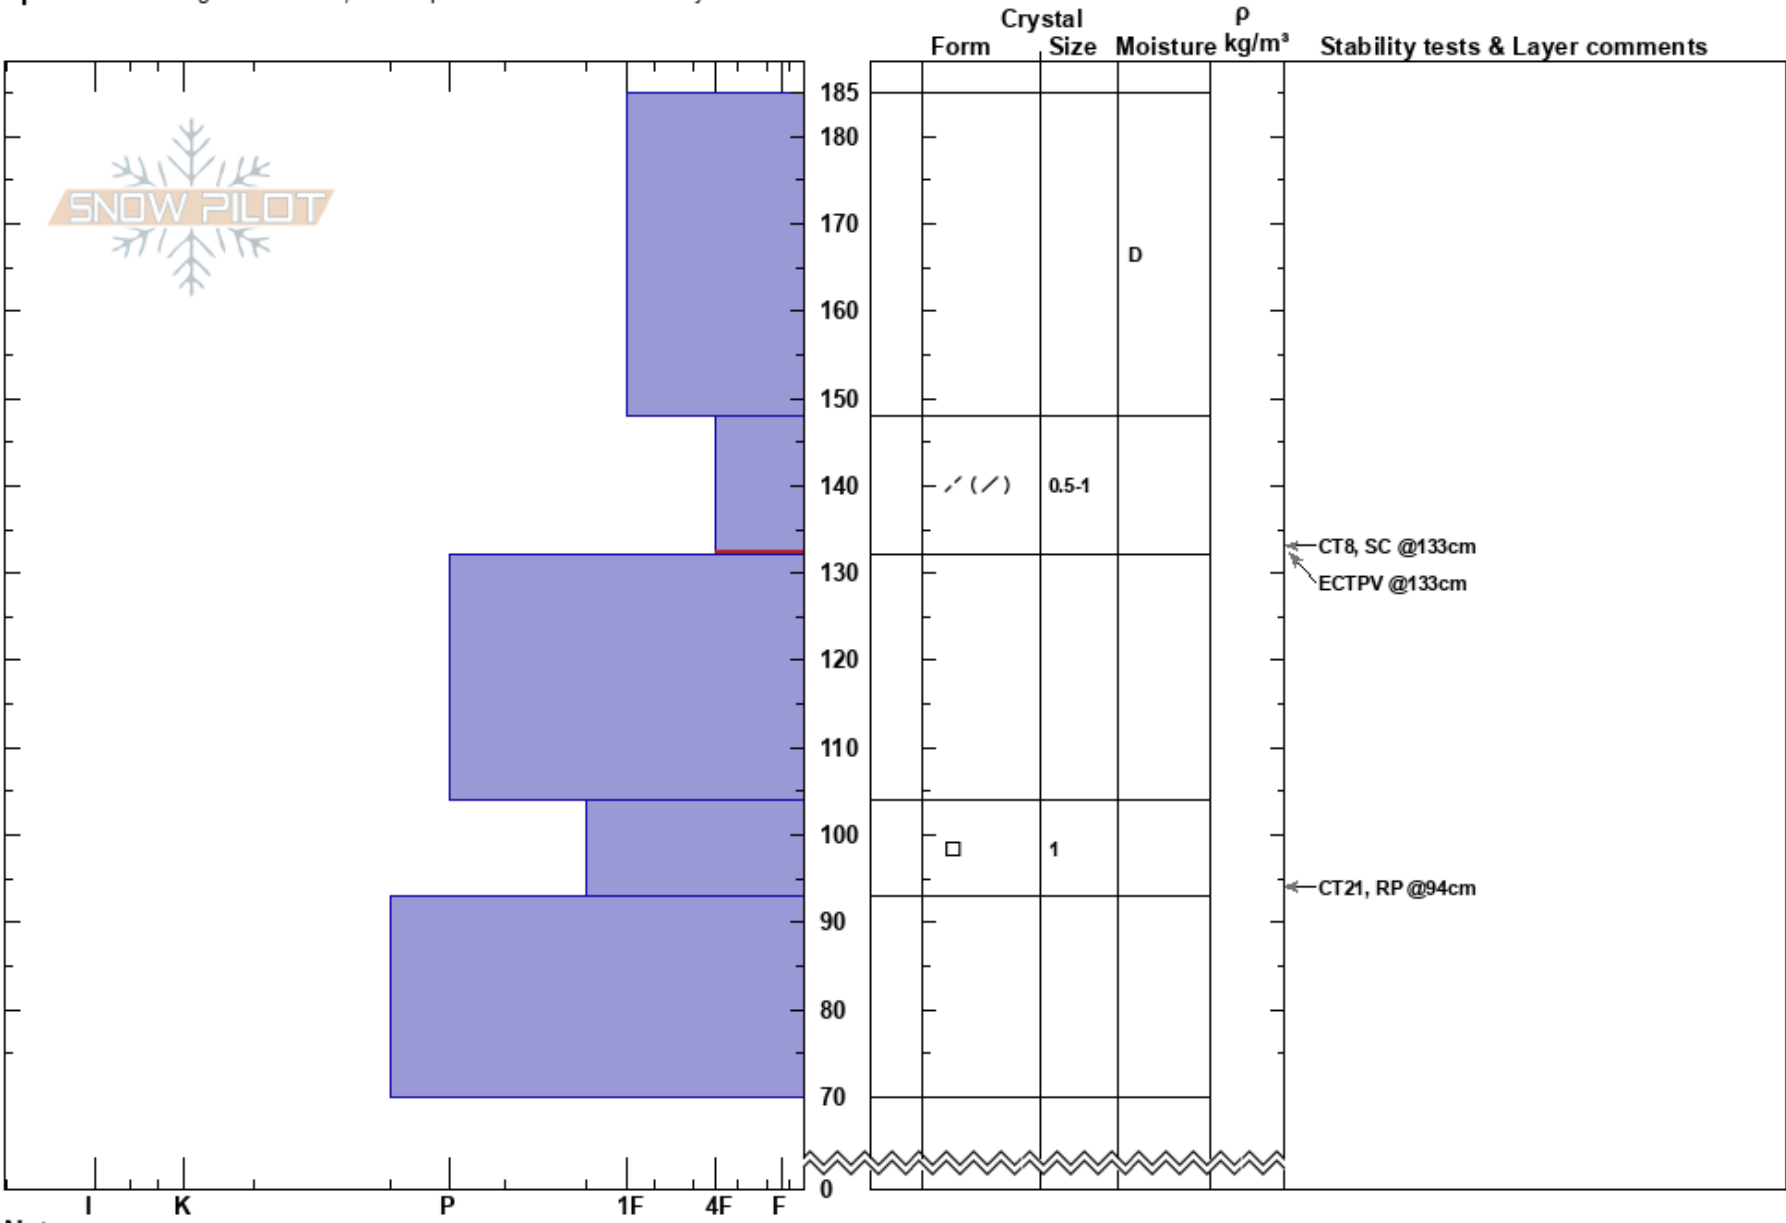

Av.path 43  
 Kirovsk  
 Russia  
**Elevation:** 747 m  
**Aspect:** E  
**Specifics:** Pit dug in a Ski Area; Pit is representative of backcountry

Mikhail Ryabchikov  
 18/03/2020 - 11:40  
**Co-ord:** 529463E 7505805N  
**Slope Angle:** 36°  
**Wind Loading:** previous

**Stability:**  
**Air Temperature:**  
**Sky Cover:** OVC  
**Precipitation:** NO  
**Wind:** SW Light Breeze

**HS:** 185  
**PF:** 54  
**PS:** 23  
 148-132cm: Problematic layer

Notes: