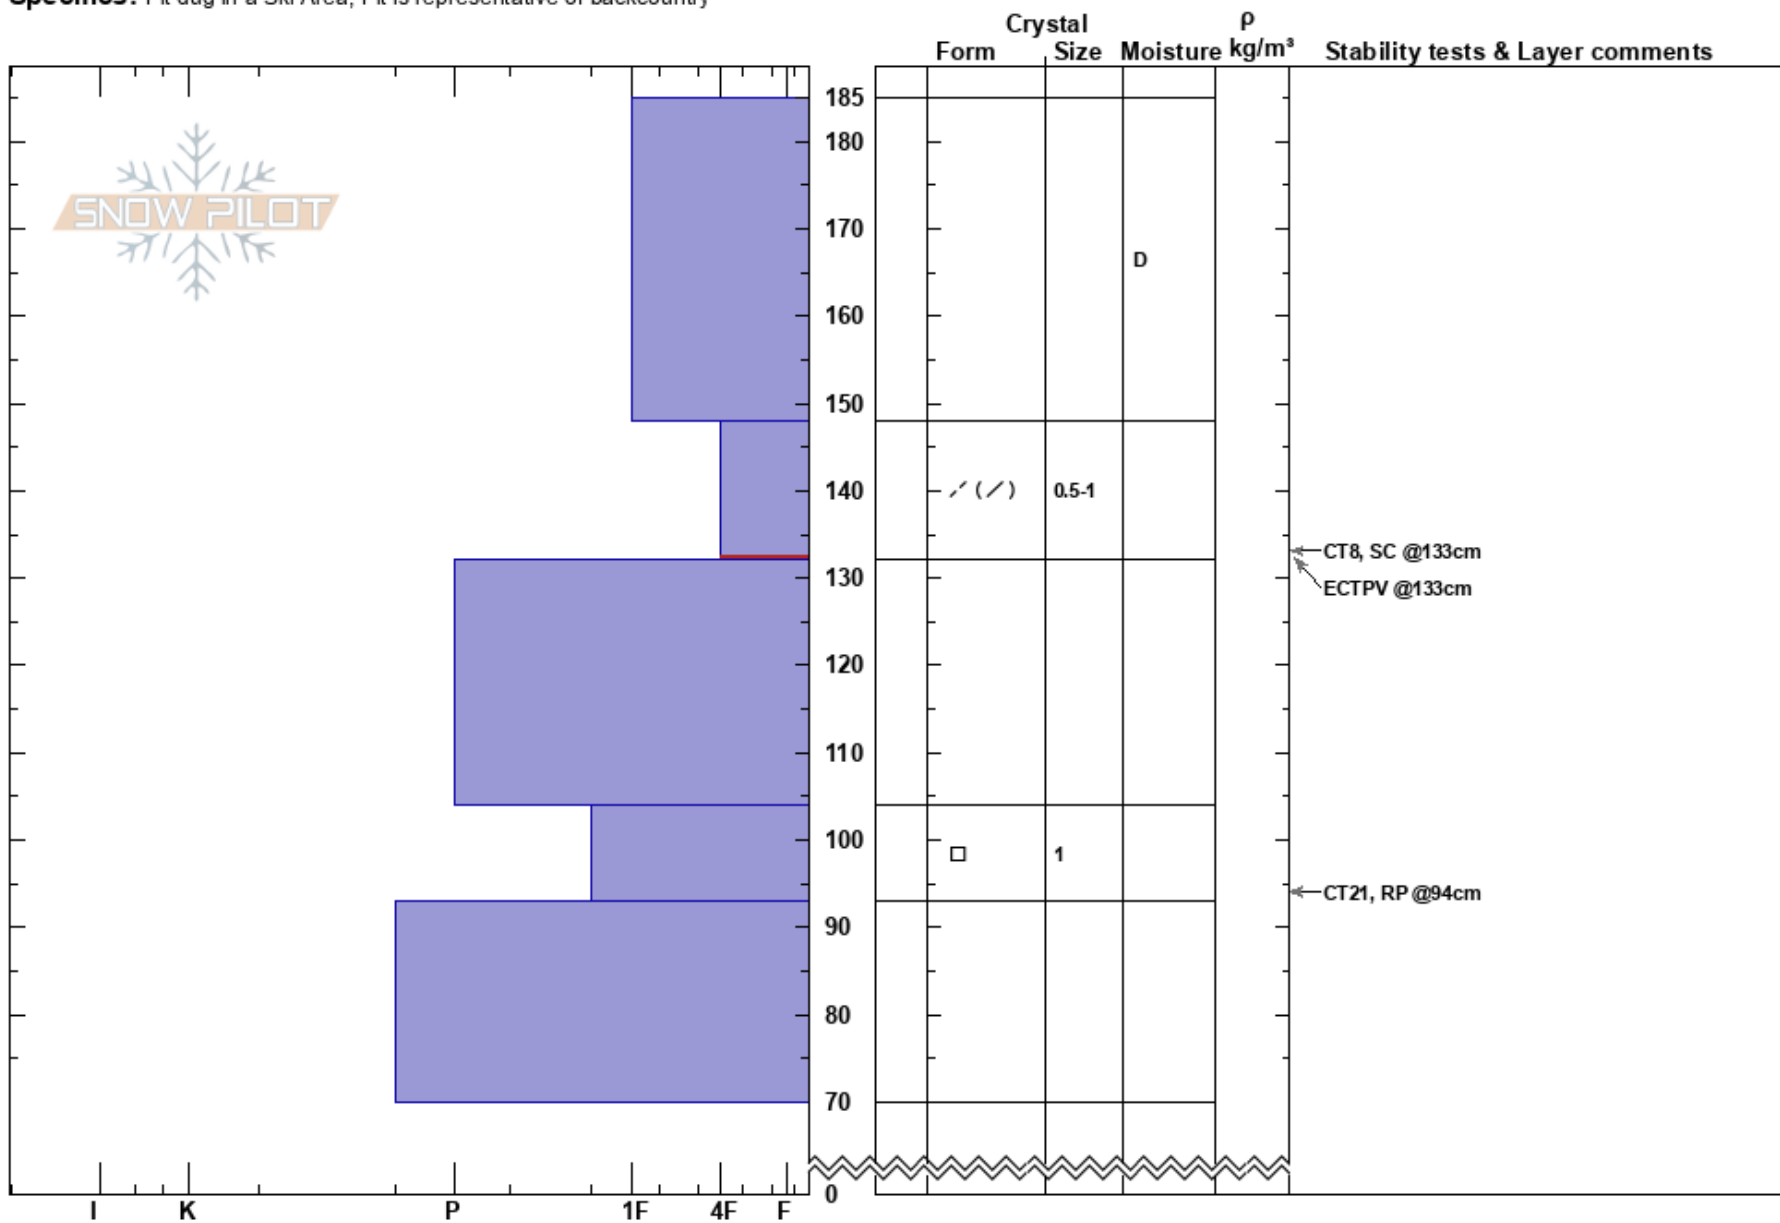

Av.path 43
 Kirovsk
 Russia
Elevation: 747 m
Aspect: E
Specifics: Pit dug in a Ski Area; Pit is representative of backcountry

Mikhail Ryabchikov
 18/03/2020 - 11:40
Co-ord: 529463E 7505805N
Slope Angle: 36°
Wind Loading: previous

Stability:
Air Temperature: HS:185
Sky Cover: OVC
Precipitation: NO
Wind: SW Light Breeze

Layer Notes:
 PF:54 148-132cm:Problematic layer
 PS:23

Notes: