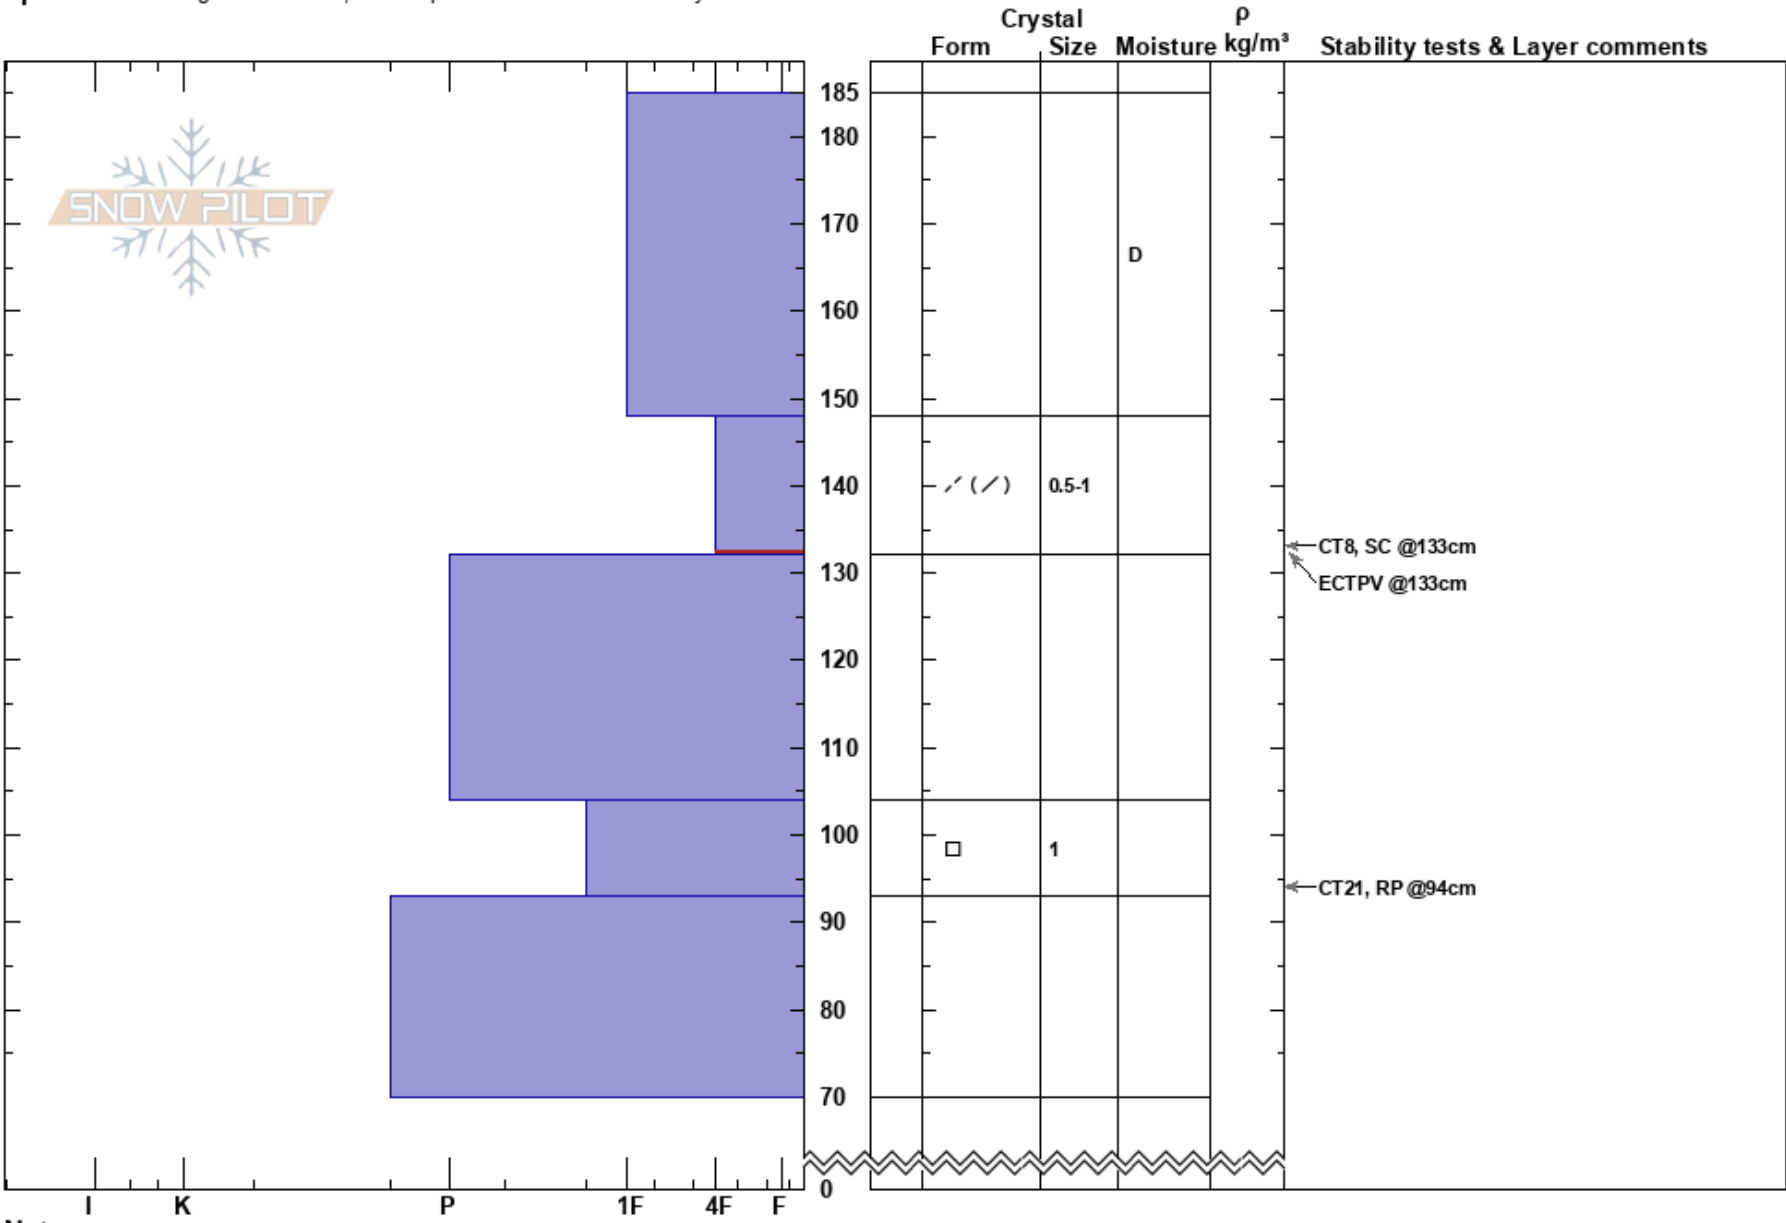

Av.path 43
 Kirovsk
 Russia
Elevation: 747 m
Aspect: E
Specifics: Pit dug in a Ski Area; Pit is representative of backcountry

Mikhail Ryabchikov
 18/03/2020 - 11:40
Co-ord: 529463E 7505805N
Slope Angle: 36°
Wind Loading: previous

Stability:
Air Temperature:
Sky Cover: OVC
Precipitation: NO
Wind: SW Light Breeze

HS: 185
PF: 54
PS: 23
 148-132cm: Problematic layer

Notes: