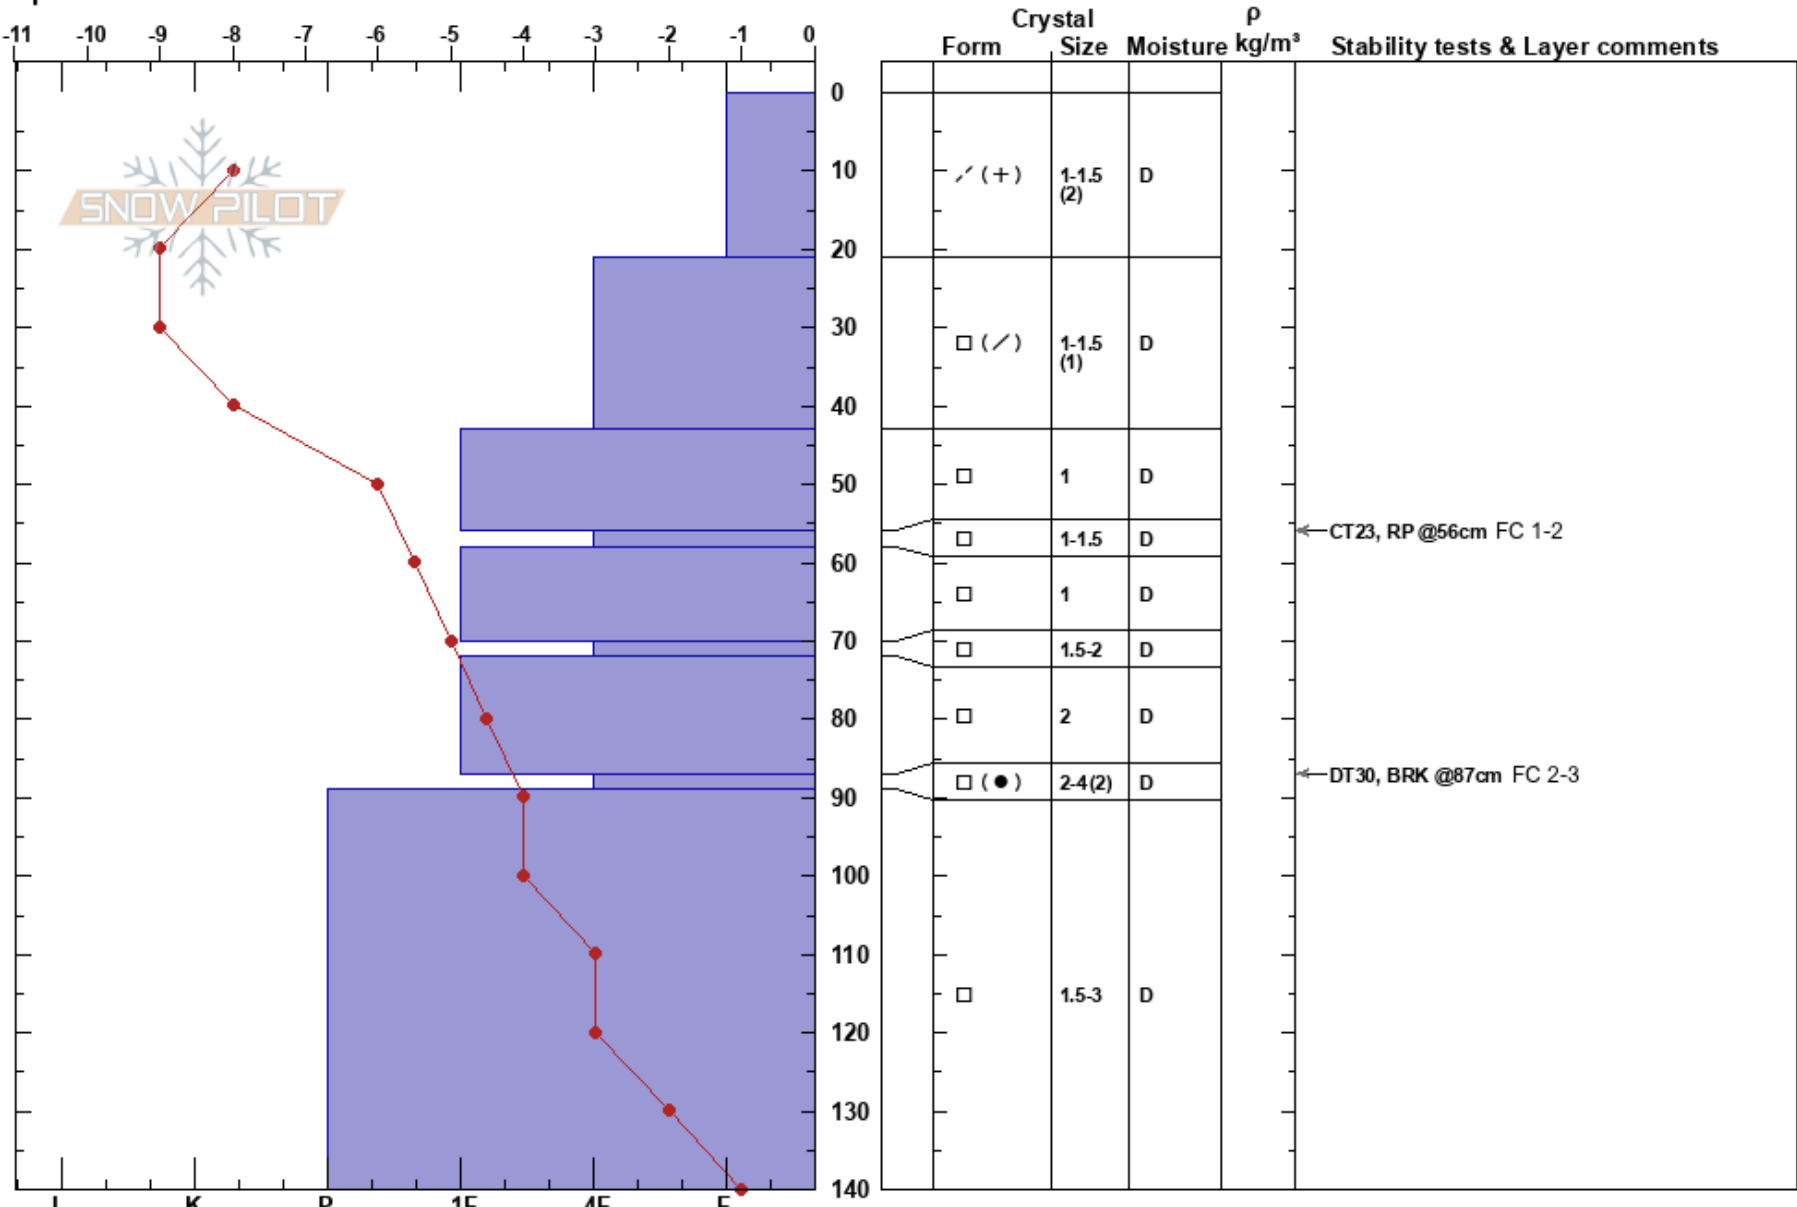

Tent Ridge Area
 Kananaskis
 AB
 Elevation: 2250 m
 Aspect: W
 Specifics:

Aleksandr Medvedev
 23/02/2020 - 15:00
 Co-ord: 50.83366N, -115.36994W
 Slope Angle: 23°
 Wind Loading: yes

Stability: Good HS:140
 Air Temperature: -6°C PF:28 56-58cm:Problematic layer
 Sky Cover: OVC
 Precipitation: S-1
 Wind: NW Calm

Notes: Frost ground surface at the bottom. Big open area at tree line, wind and sun exposed, avalanche path.