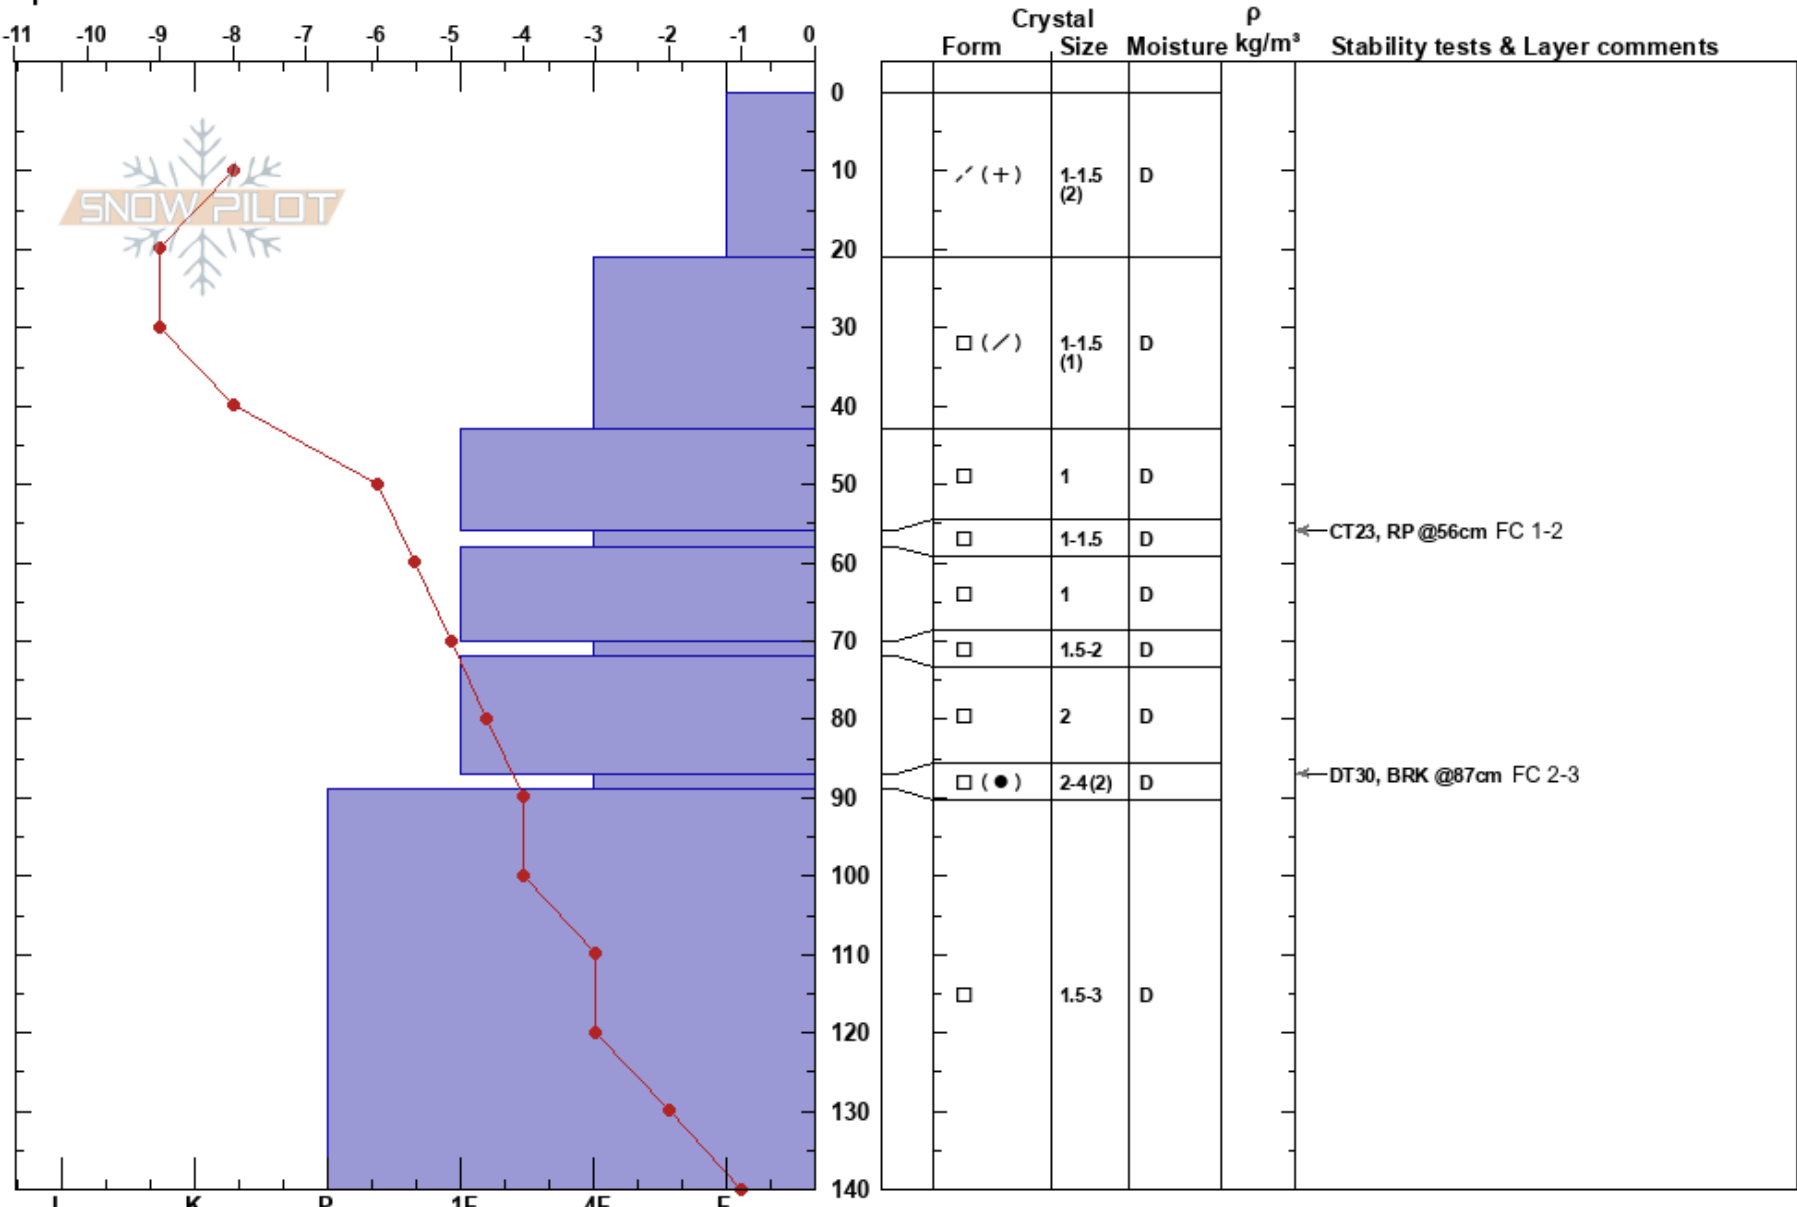

Tent Ridge Area  
 Kananaskis  
 AB  
 Elevation: 2250 m  
 Aspect: W  
 Specifics:

Aleksandr Medvedev  
 23/02/2020 - 15:00  
 Co-ord: 50.83366N, -115.36994W  
 Slope Angle: 23°  
 Wind Loading: yes

Stability: Good HS:140  
 Air Temperature: -6°C PF:28 56-58cm:Problematic layer  
 Sky Cover: OVC  
 Precipitation: S-1  
 Wind: NW Calm

Notes: Frost ground surface at the bottom. Big open area at tree line, wind and sun exposed, avalanche path.