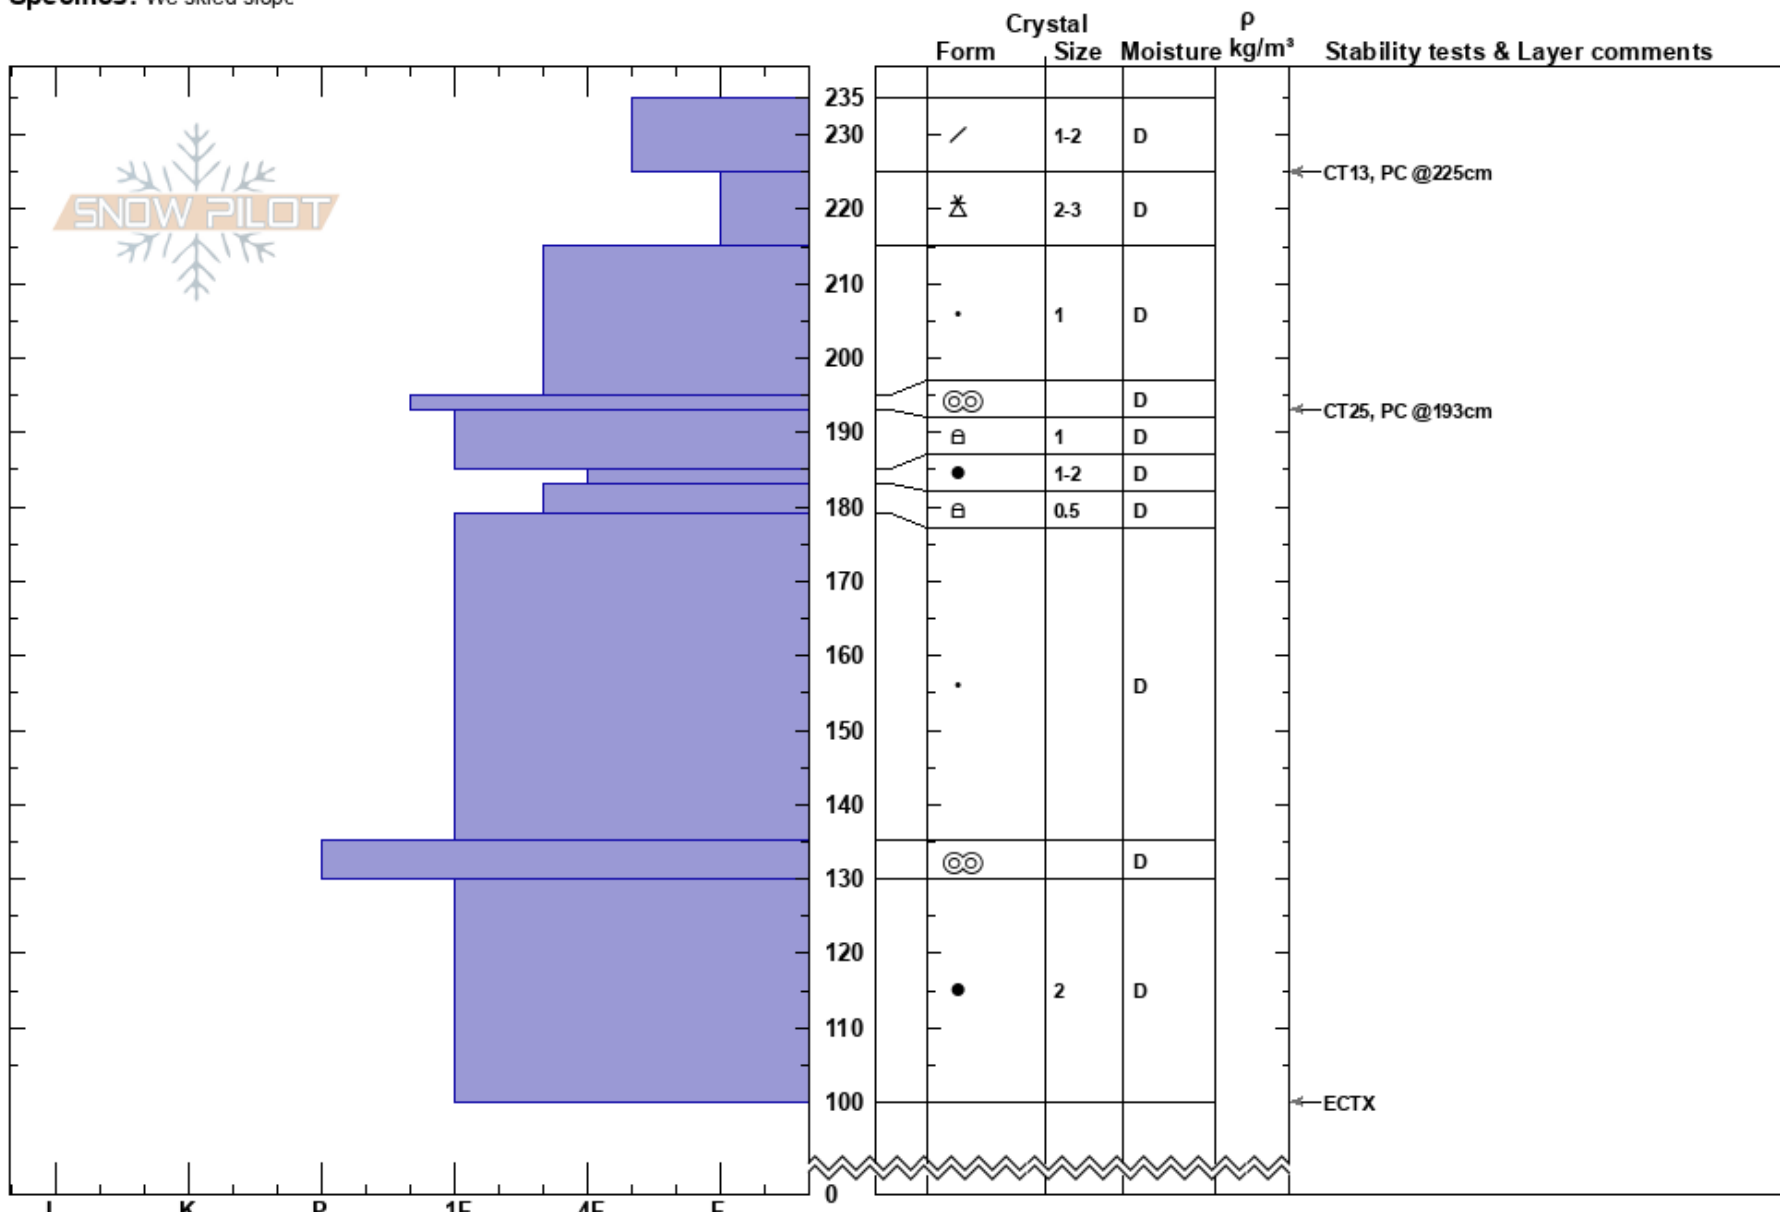

Path 1183 SZ
 Flathead Range
 MT
 Elevation: 4981 ft
 Aspect: NE
 Specifics: We skied slope

Ted Steiner
 03/17/2020 - 9:39pm
 Co-ord: 48.41367N, -113.78083W
 Slope Angle: 38°
 Wind Loading:

Stability: **HS:235** **Layer Notes:**
 Air Temperature: -1.1°C **PS: 30** 225-215cm: Problematic layer
 Sky Cover: FEW
 Precipitation: NO
 Wind: SW Light Breeze

Notes: HS=235 cm
 Profile Depth= 135 cm from Surface.