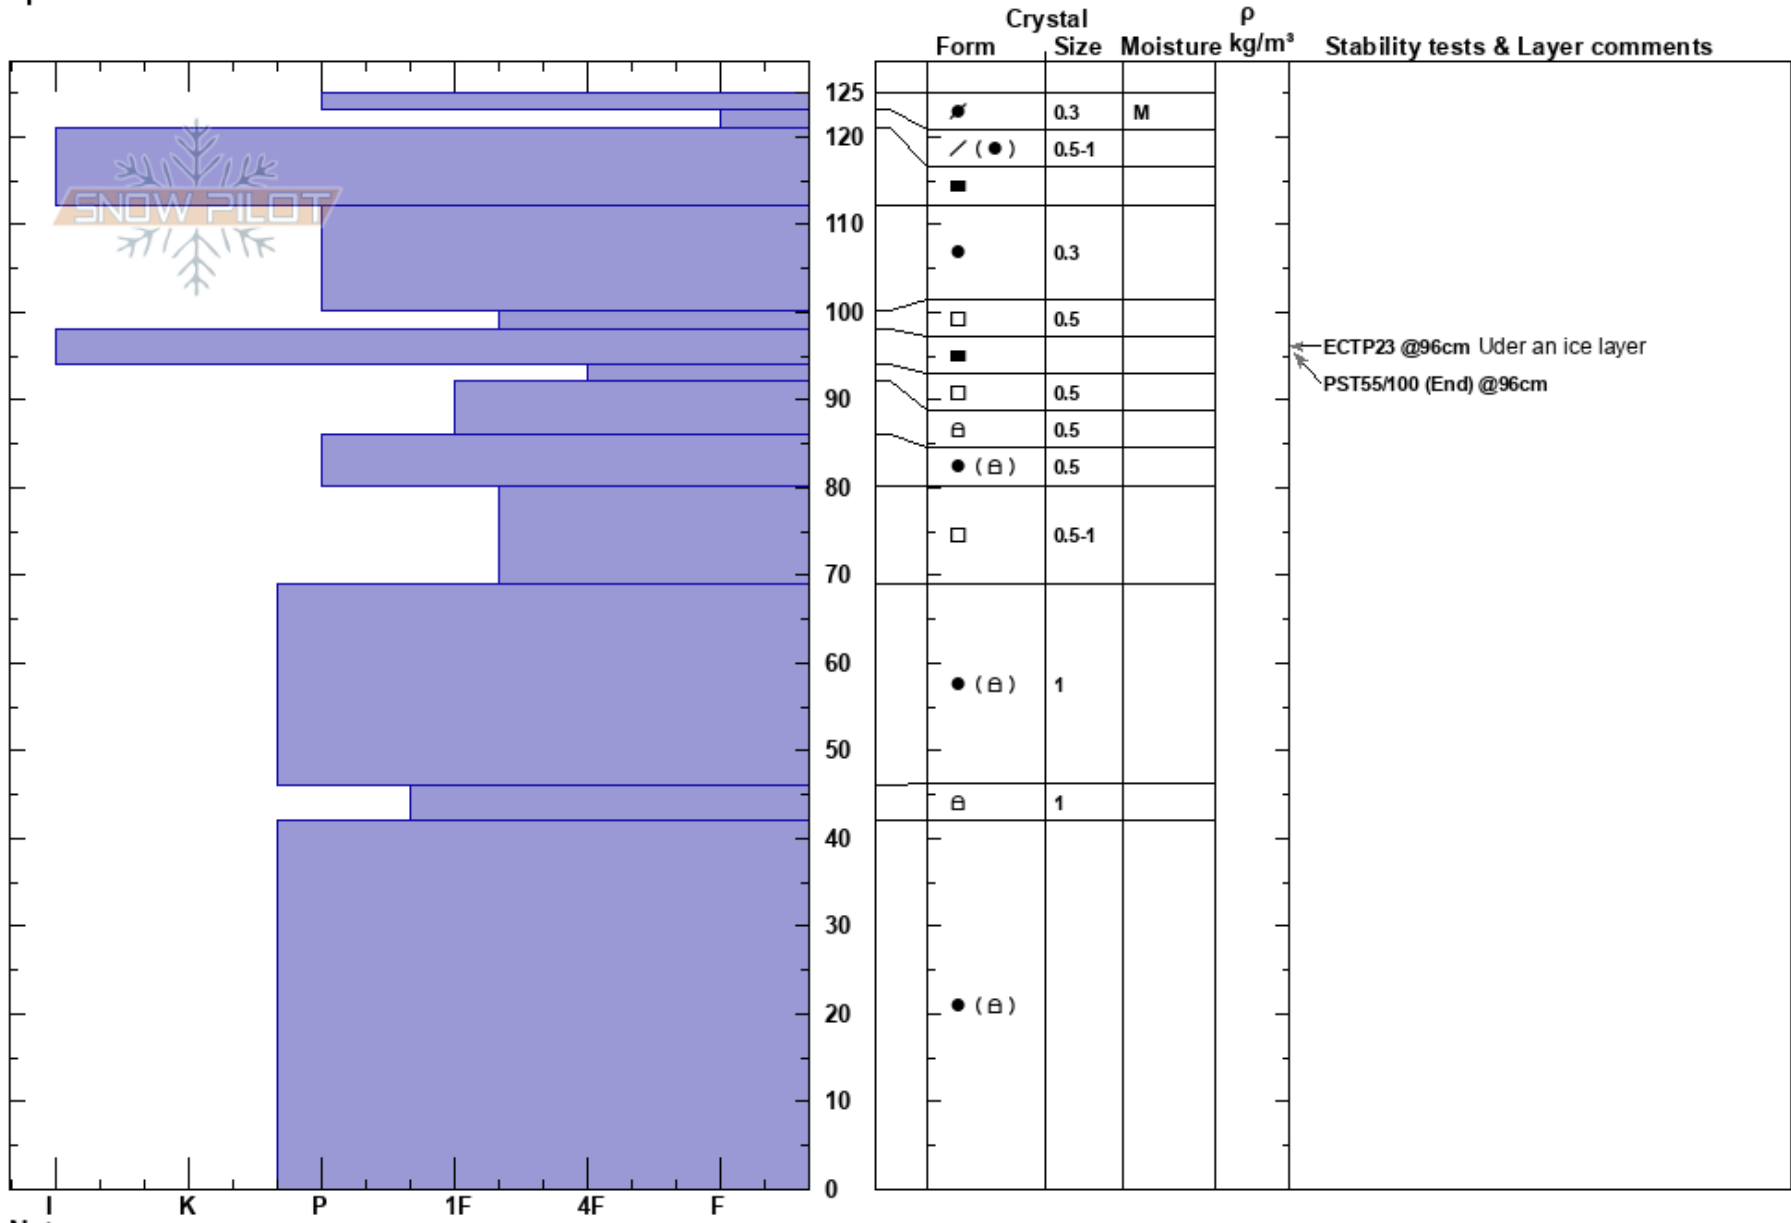

LittleProfessor20170314  
 Vail/Summit County  
 CO  
**Elevation:** 12088 ft  
**Aspect:** 110°  
**Specifics:**

Ron Simenhois  
 03/14/2017 - 11:30am  
**Co-ord:**  
**Slope Angle:** 34°  
**Wind Loading:** previous

**Stability:** Good **HS:**125 **Layer Notes:**  
**Air Temperature:** 29°C  
**Sky Cover:** SCT  
**Precipitation:** NO  
**Wind:** NW Strong

Notes: