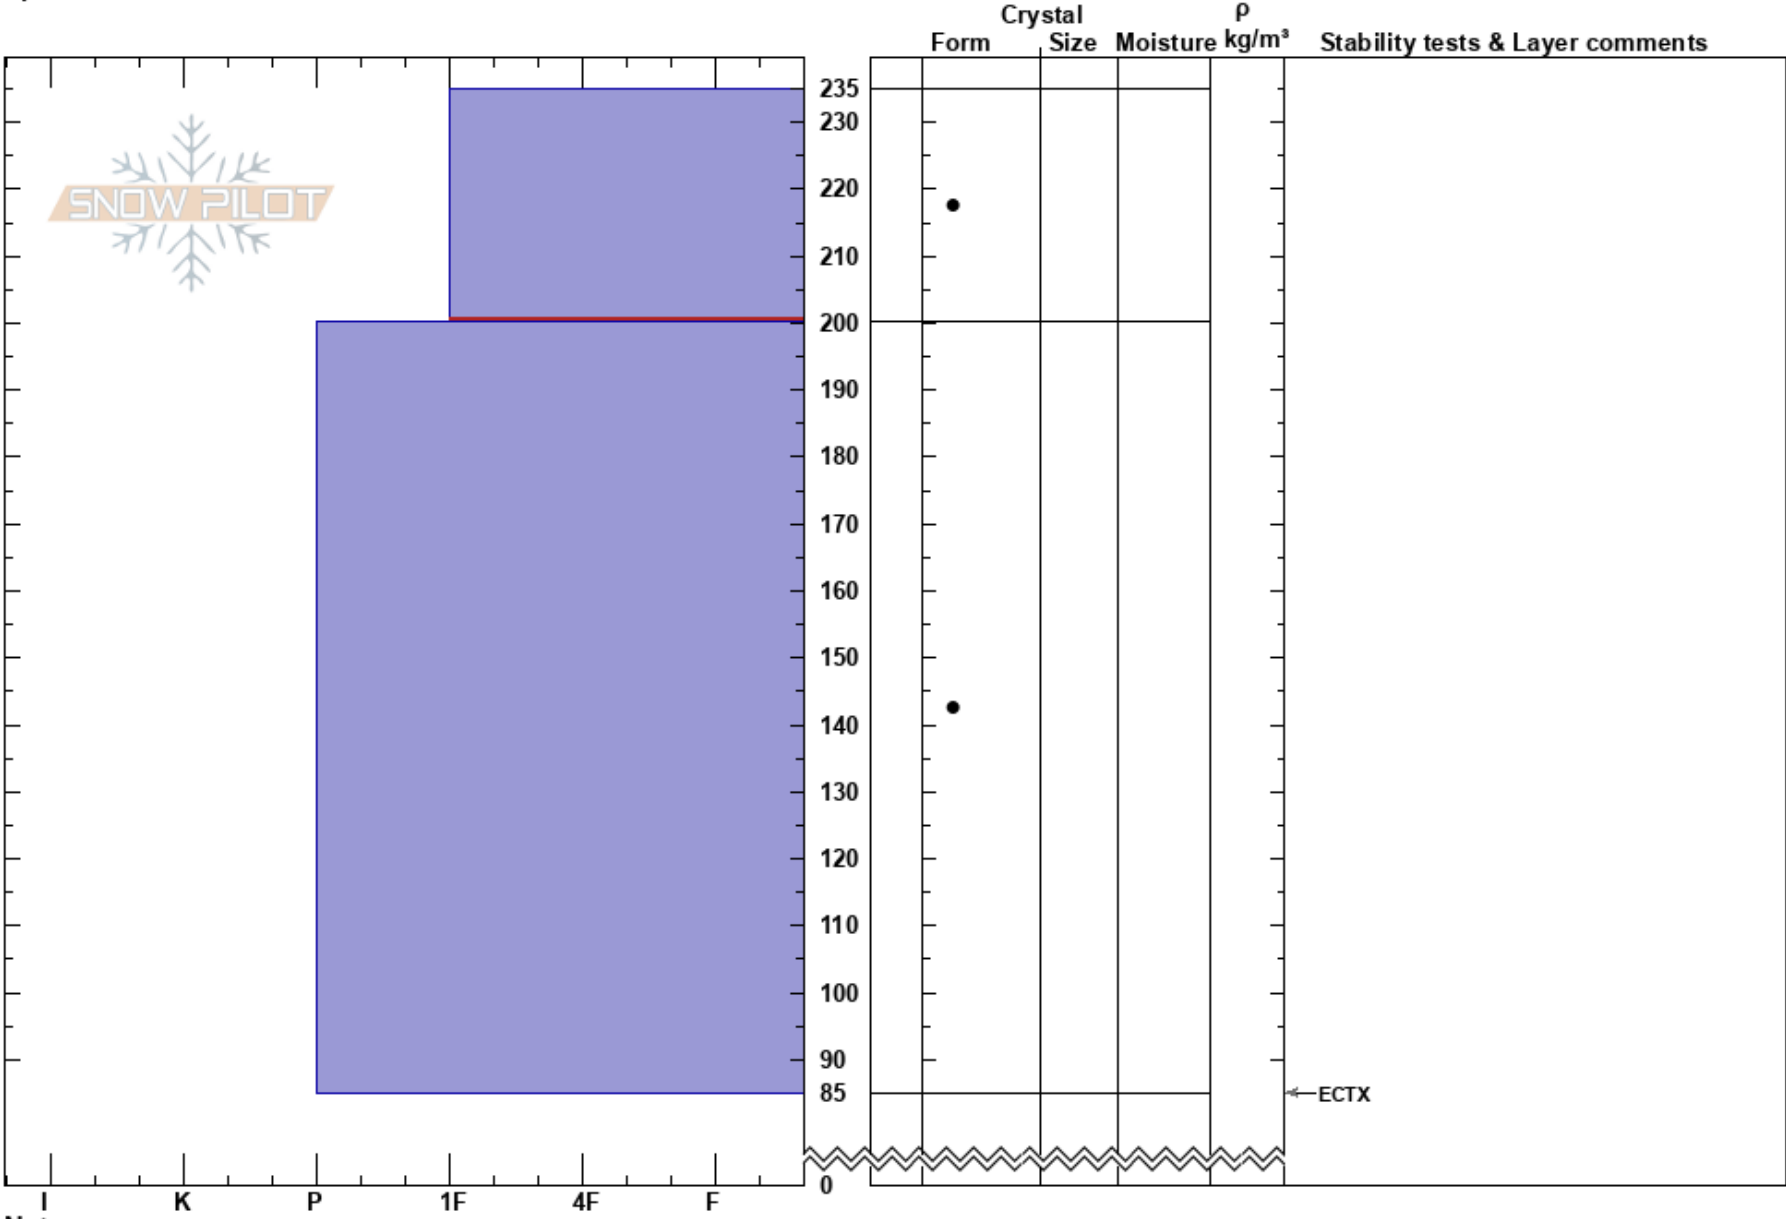

Feta  
 Chugach Range  
 AK  
**Elevation:** 4300 ft  
**Aspect:** NE  
**Specifics:** We skied slope

Alaska Rendezvous  
 03/15/2020 - 12:00pm  
**Co-ord:** 61.26227N, -145.56443W  
**Slope Angle:** 29°  
**Wind Loading:** no

**Stability:**  
**Air Temperature:**  
**Sky Cover:** CLR  
**Precipitation:** NO  
**Wind:** N Calm

**HS:**235  
**Layer Notes:**  
 235-200cm:Problematic layer

**Notes:** wind scoured snow top to bottom. right side up snowpack. no signs of NSF layer observed.