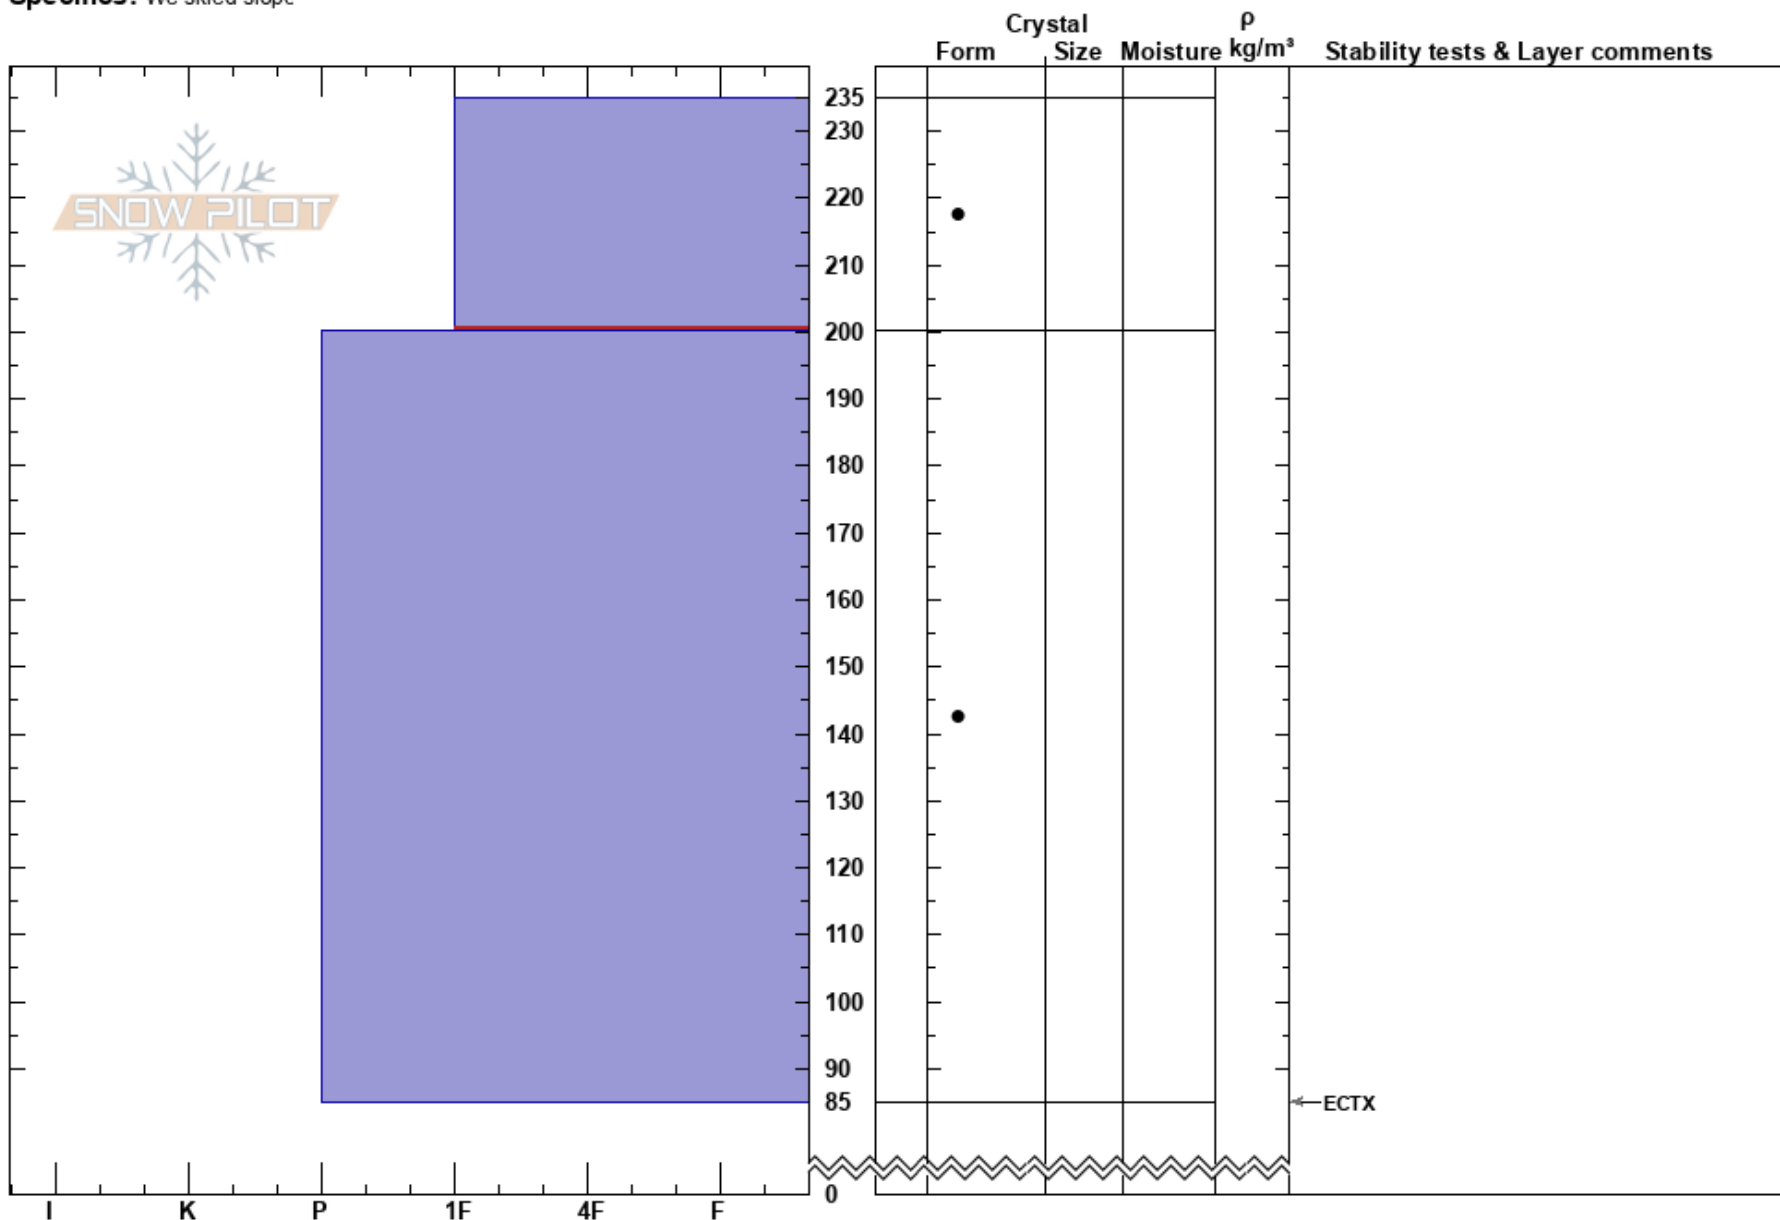

Feta
 Chugach Range
 AK
Elevation: 4300 ft
Aspect: NE
Specifics: We skied slope

Alaska Rendezvous
 03/15/2020 - 12:00pm
Co-ord: 61.26227N, -145.56443W
Slope Angle: 29°
Wind Loading: no

Stability:
Air Temperature:
Sky Cover: CLR
Precipitation: NO
Wind: N Calm

HS:235
Layer Notes:
 235-200cm:Problematic layer

Notes: wind scoured snow top to bottom. right side up snowpack. no signs of NSF layer observed.