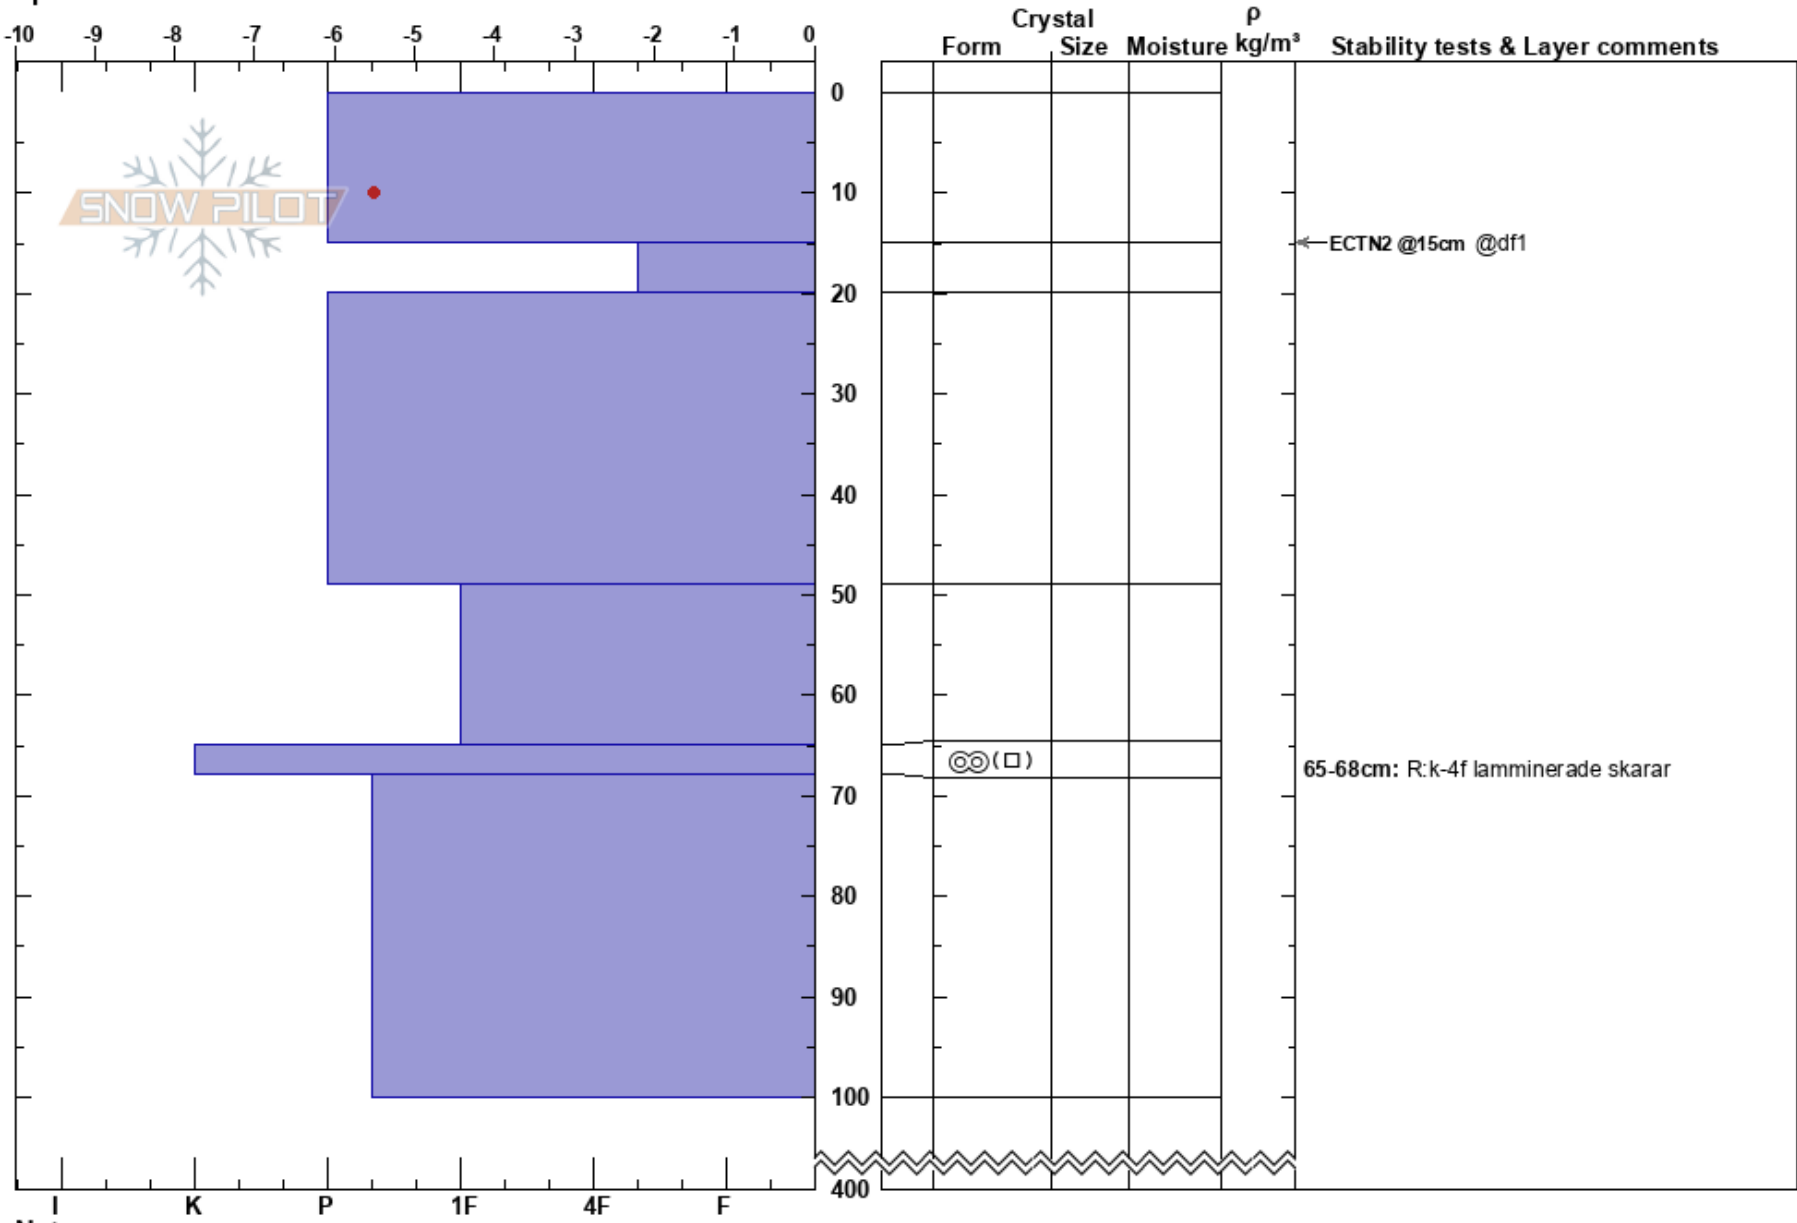

Dödsåket TL
 Borgafjäll
 Sweden
 Elevation: 800 m
 Aspect: 135°
 Specifics:

Torbjörn Thomsen
 17/03/2020 - 14:30
 Co-ord: 64.86574N, 15.07814W
 Slope Angle: 23°
 Wind Loading: yes

Stability: HS:400
 Air Temperature: -0.3°C PF:10 65-68cm: R:k-4f lamminerade skarar
 Sky Cover: OVC
 Precipitation: S-1
 Wind: SW Moderate