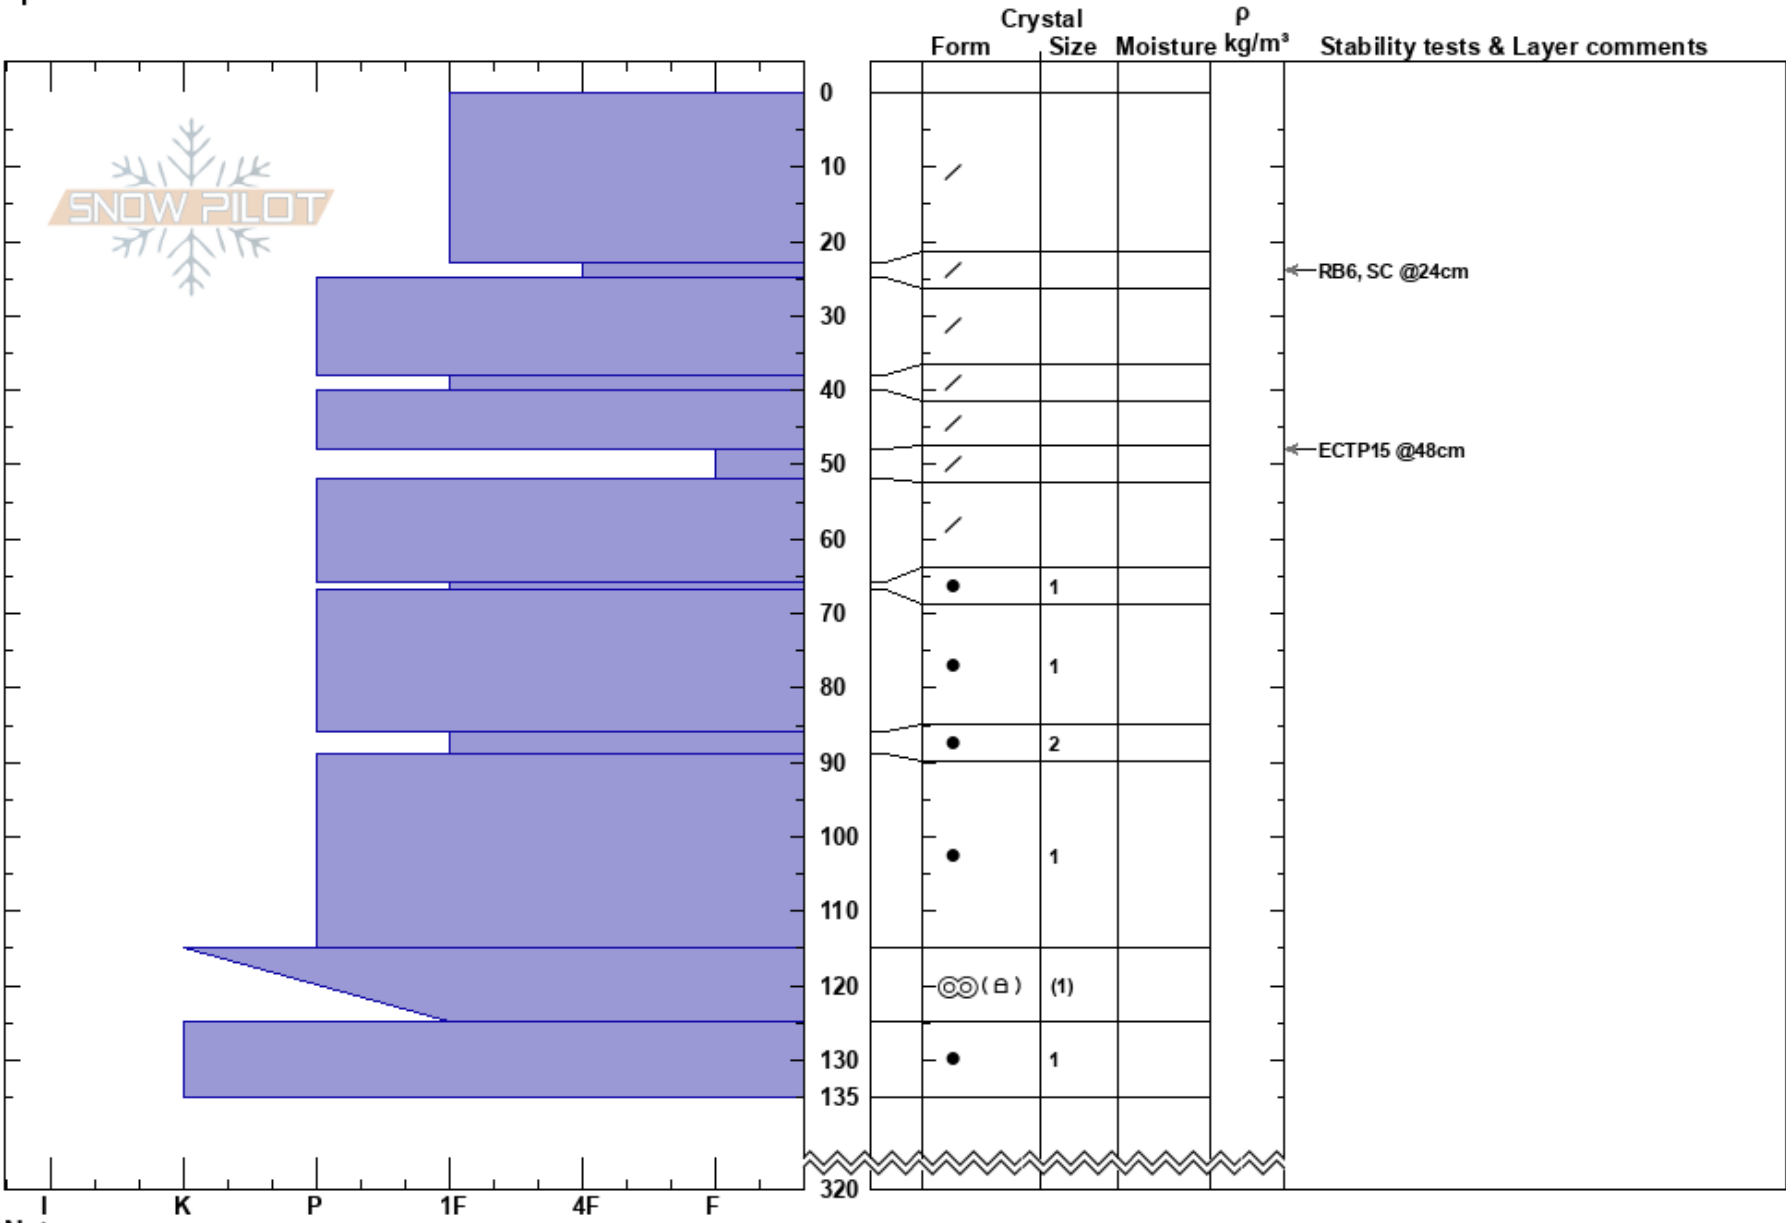

Vassichokka NE side  
 Björkliden  
 Sweden  
 Elevation: 775 m  
 Aspect:  
 Specifics:

Johan Larsson  
 17/03/2020 - 11:50  
 Co-ord: 34W CA 88029 90631  
 Slope Angle: 24°  
 Wind Loading: no

Stability: **HS:320**  
 Air Temperature: **PF:10** 23-25cm:Problematic layer  
 Sky Cover: OVC  
 Precipitation: NO  
 Wind: SW Light Breeze