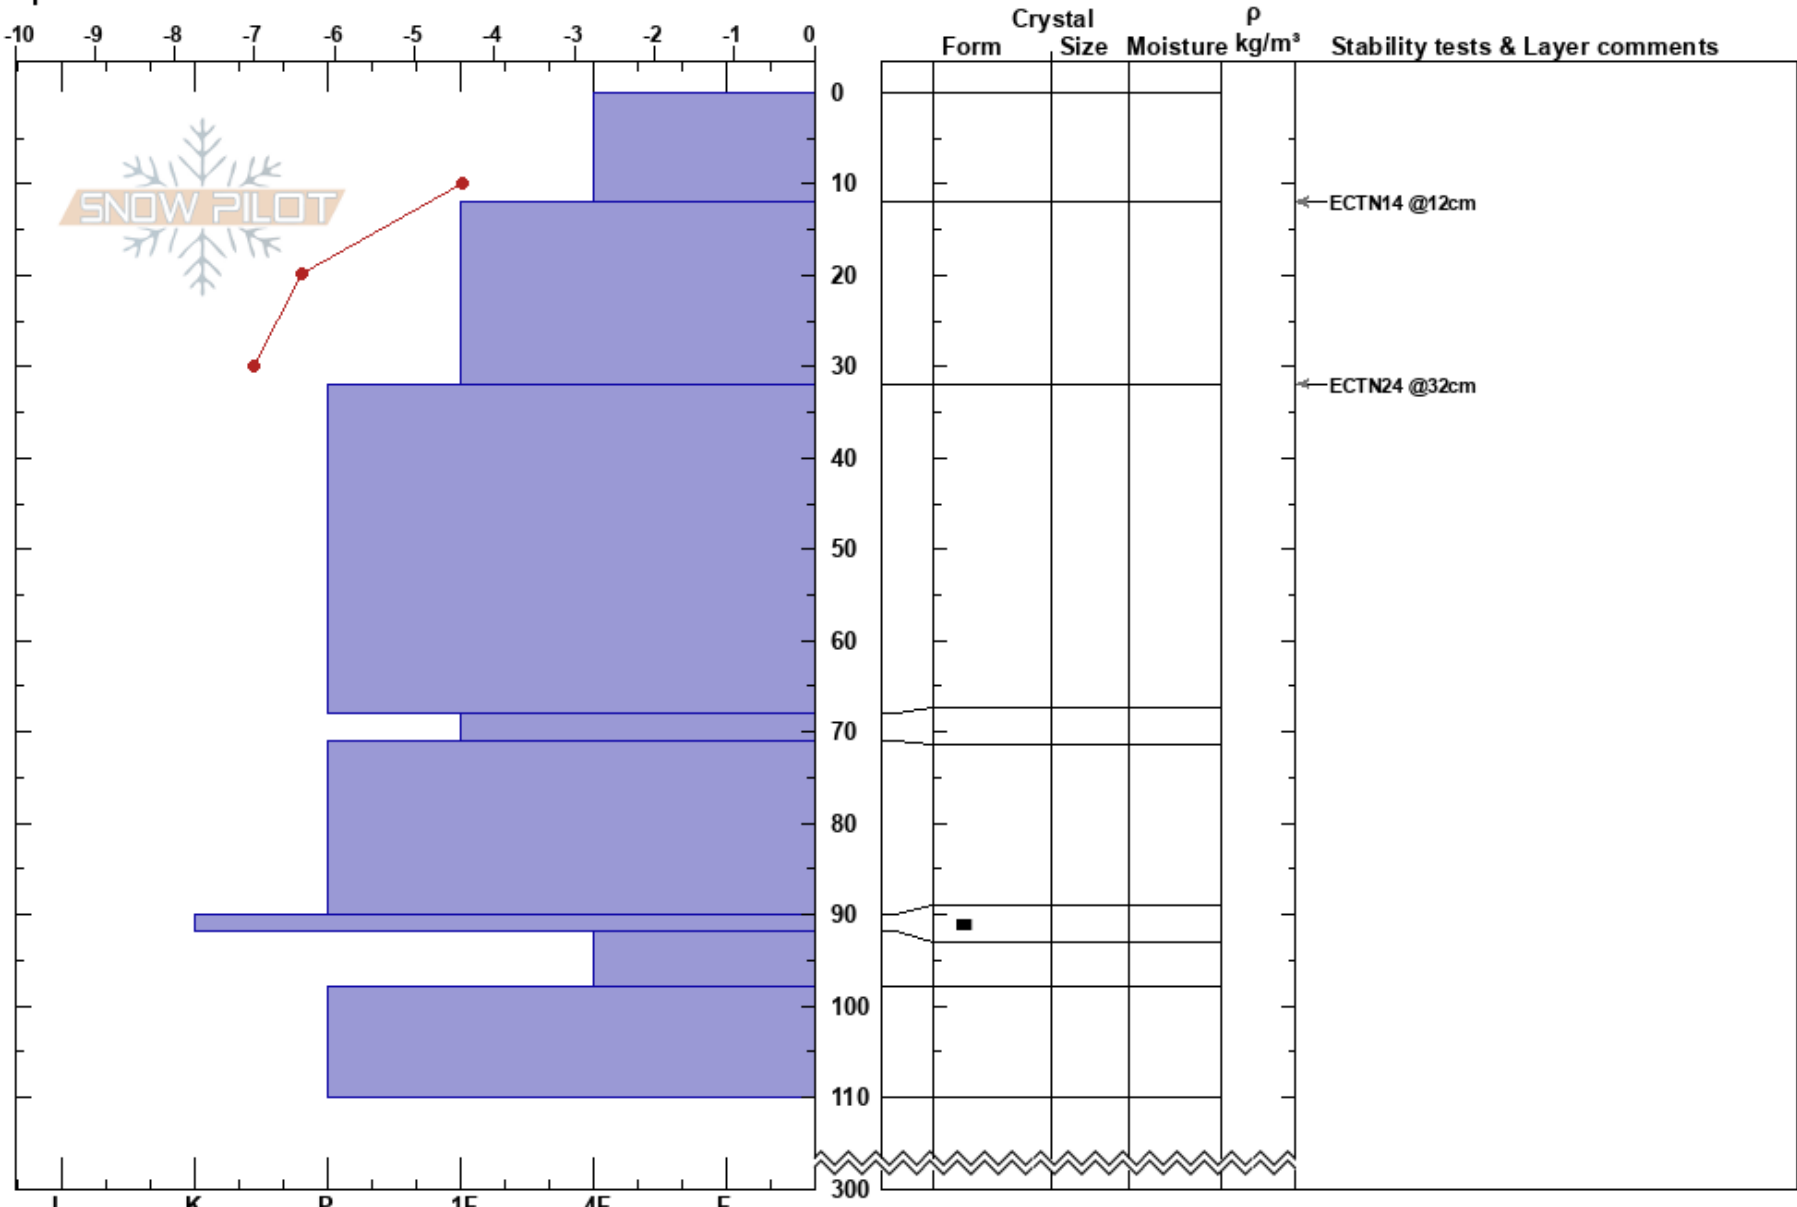

Borkafjället
 Borkafjället
 Sweden
Elevation: 751 m
Aspect: 30°
Specifics:

Sven Olofsson
 17/03/2020 - 11:30
Co-ord: 65.23557N, 15.39731E
Slope Angle: 30°
Wind Loading: yes

Stability: HS:300
Air Temperature: -1.4°C **PF:**20
Sky Cover: BKN
Precipitation: NO
Wind: SW Moderate

Layer Notes:

Notes: