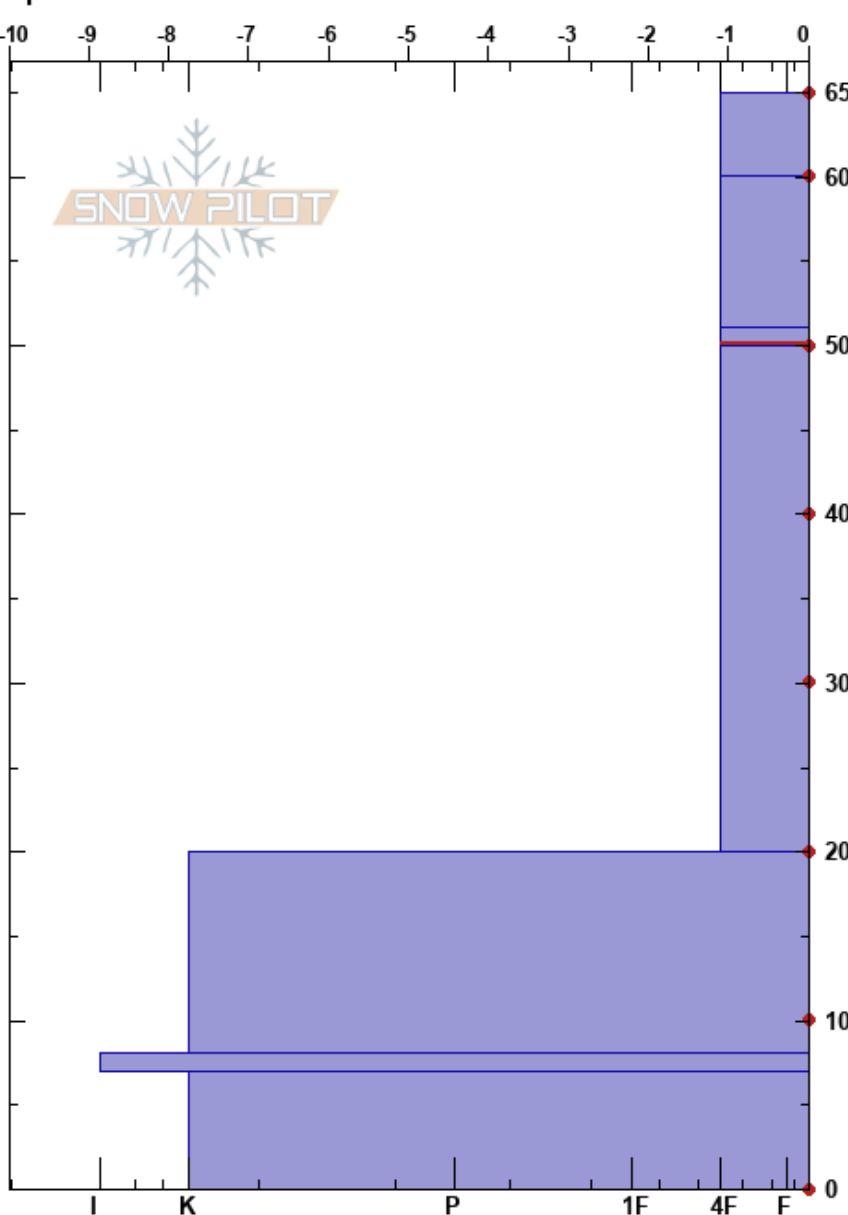

Steinskarfjellet low
 Kvaløya
 Norway
 Elevation: 233 m
 Aspect: N
 Specifics:

Paul Velsand
 14/03/2017 - 14:15
 Co-ord: 33W 639468E 7732280N
 Slope Angle: 5°
 Wind Loading: no

Stability: **HS:65**
 Air Temperature: 4.5°C **PF:23** 51-50cm:Problematic layer
 Sky Cover: OVC
 Precipitation: S-1
 Wind: S Light Breeze

Form	Crystal		ρ kg/m ³	Stability tests & Layer comments
	Size	Moisture		
○	6	M-W	330	
○	2	M	230	
○	1	V		← ECTN11 @50cm
○	2	M	280	
♡	3	M	430	
■				
♡	1-2	M	400	

Notes: Snow depth at iButton: 69 cm