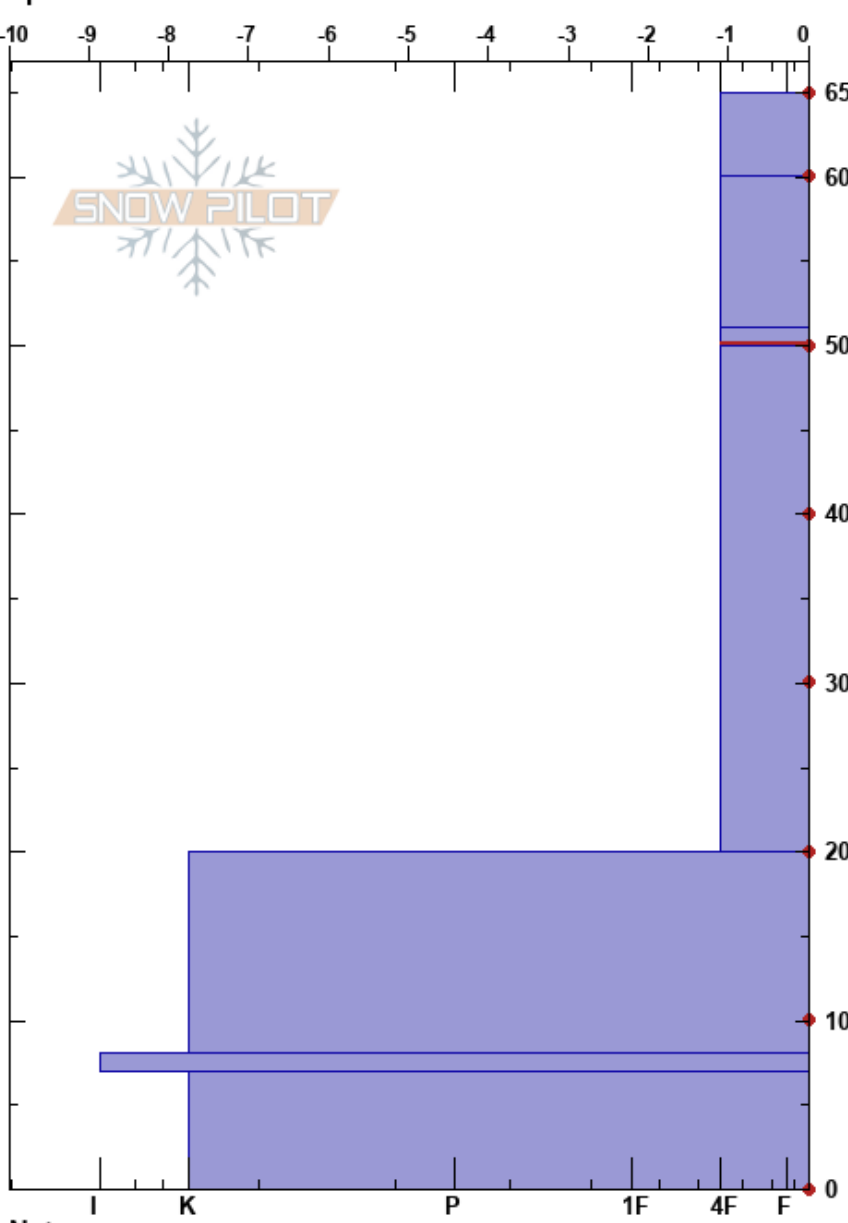

Steinskarfjellet low
 Kvaløya
 Norway
 Elevation: 233 m
 Aspect: N
 Specifics:

Paul Velsand
 14/03/2017 - 14:15
 Co-ord: 33W 639468E 7732280N
 Slope Angle: 5°
 Wind Loading: no

Stability: **HS:65**
 Air Temperature: 4.5°C **PF:23** 51-50cm:Problematic layer
 Sky Cover: OVC
 Precipitation: S-1
 Wind: S Light Breeze

| Form | Crystal | | Moisture | ρ kg/m ³ | Stability tests & Layer comments |
|------|---------|--|----------|-----------------------------|----------------------------------|
| | Size | | | | |
| ○ | 6 | | M-W | 330 | |
| ○ | 2 | | M | 230 | |
| ○ | 1 | | V | | ← ECTN11 @50cm |
| ○ | 2 | | M | 280 | |
| ♡ | 3 | | M | 430 | |
| ■ | | | | | |
| ♡ | 1-2 | | M | 400 | |

Notes: Snow depth at iButton: 69 cm