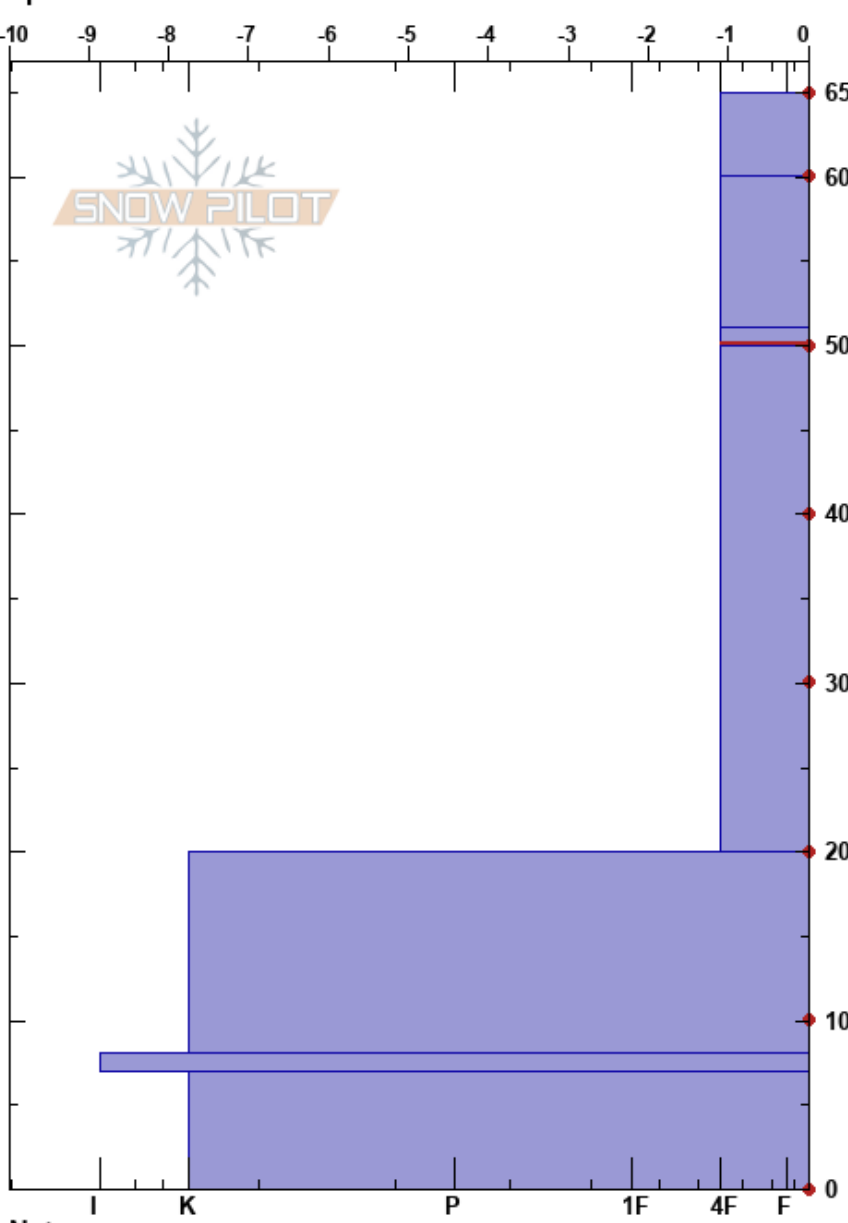

Steinskarfjellet low
 Kvaløya
 Norway
 Elevation: 233 m
 Aspect: N
 Specifics:

Paul Velsand
 14/03/2017 - 14:15
 Co-ord: 33W 639468E 7732280N
 Slope Angle: 5°
 Wind Loading: no

Stability:
 Air Temperature: 4.5°C
 Sky Cover: OVC
 Precipitation: S-1
 Wind: S Light Breeze

HS:65
 PF:23 51-50cm:Problematic layer

Layer Notes:

| Form | Crystal | | Moisture | ρ kg/m ³ | Stability tests & Layer comments |
|------|---------|--|----------|-----------------------------|----------------------------------|
| | Size | | | | |
| ○ | 6 | | M-W | 330 | |
| ○ | 2 | | M | 230 | |
| ○ | 1 | | V | | ← ECTN11 @50cm |
| ○ | 2 | | M | 280 | |
| ♡ | 3 | | M | 430 | |
| ■ | | | | | |
| ♡ | 1-2 | | M | 400 | |

Notes: Snow depth at iButton: 69 cm