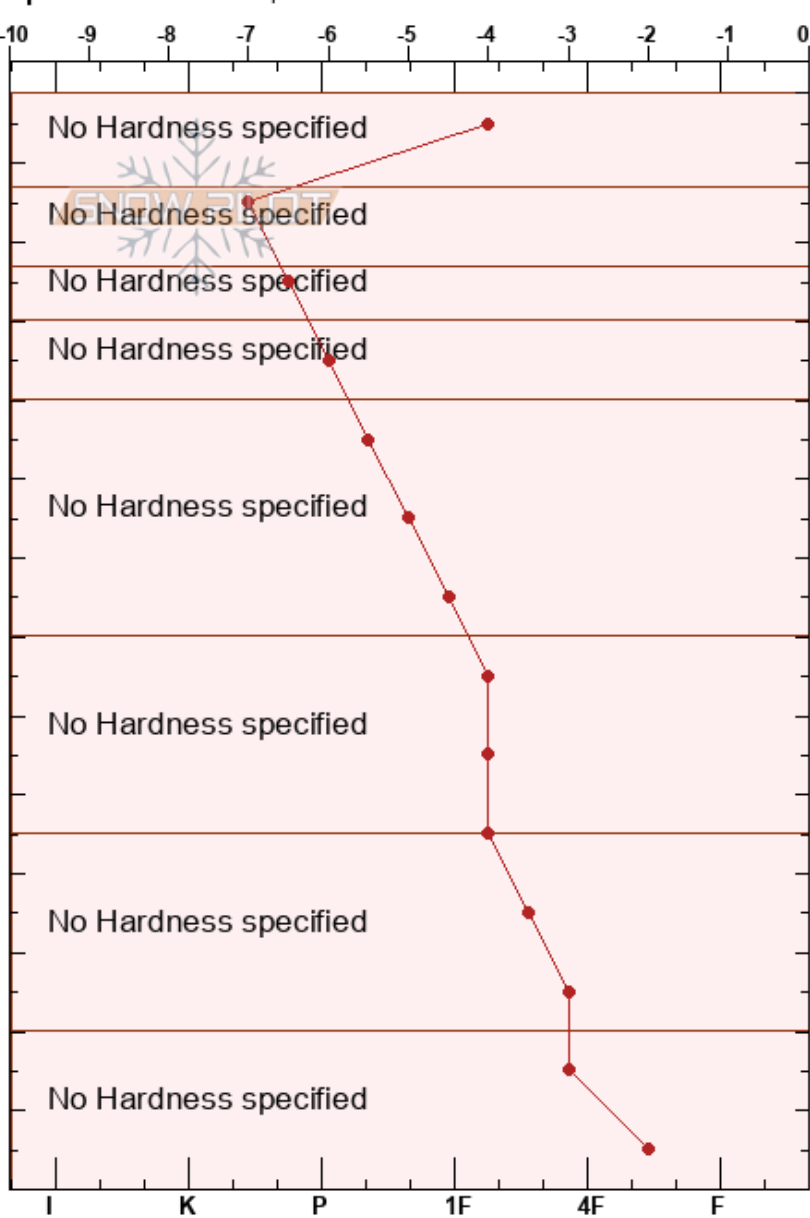

Slumgullion Pass  
 San Juan Range  
 CO

Garrett Akie  
 03/16/2020 - 3:15pm  
 Co-ord: 37.98778N, -107.20711W  
 Slope Angle: 15°  
 Wind Loading: no

Stability: **HS:139** Layer Notes:  
 Air Temperature: 1°C  
 Sky Cover: CLR  
 Precipitation: NO  
 Wind: W Calm

Elevation: 11685 ft  
 Aspect: 338°  
 Specifics: We skied slope

Form	Crystal		Moisture	$\rho$ kg/m <sup>3</sup>	Stability tests & Layer comments
	Size				
+ (●)	1			134	
●	0.5-1			189	
●	0.5			302	
⊕	1-2			324	
				312	
⊕	1-3			265	
				295	
□	1-3			294	
				326	
				338	
□	1-4			346	
				342	
□	2-6			300	
				298	