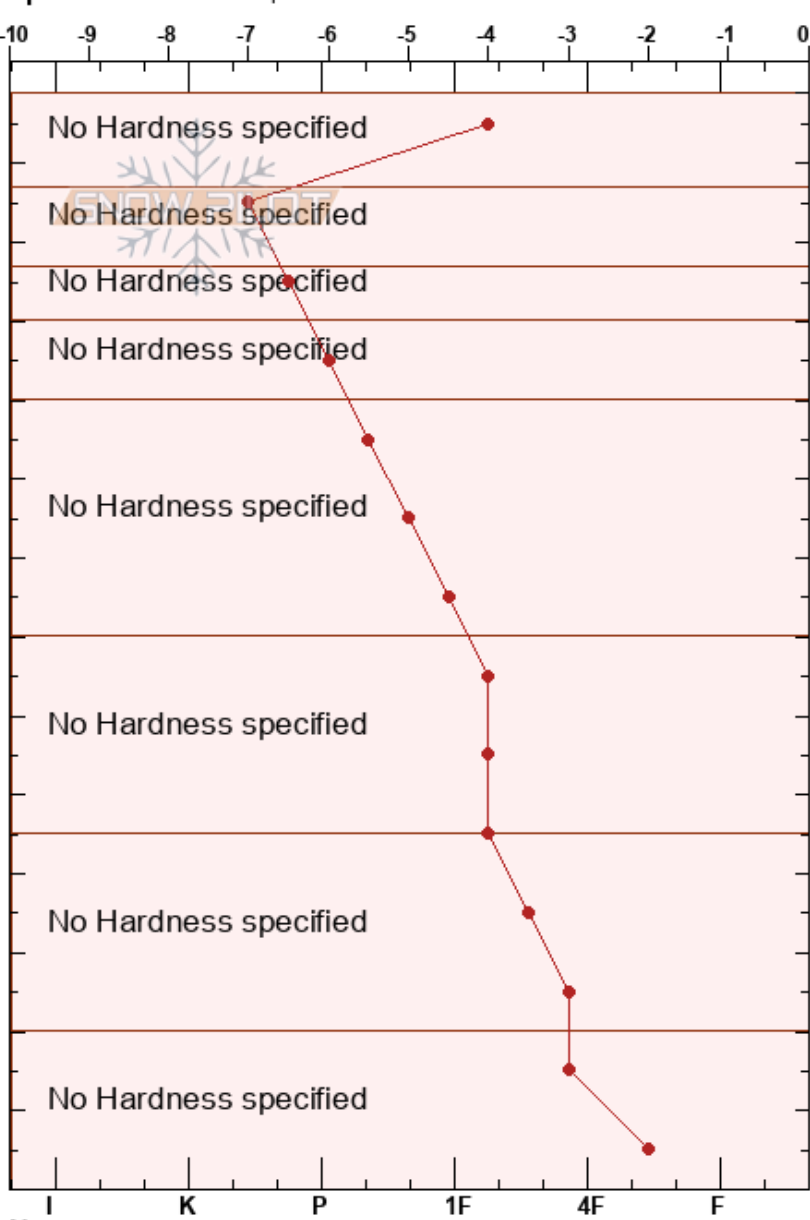

Slumgullion Pass
 San Juan Range
 CO

Garrett Akie
 03/16/2020 - 3:15pm
 Co-ord: 37.98778N, -107.20711W
 Slope Angle: 15°
 Wind Loading: no

Stability: **HS:139** Layer Notes:
 Air Temperature: 1°C
 Sky Cover: CLR
 Precipitation: NO
 Wind: W Calm

Elevation: 11685 ft
 Aspect: 338°
 Specifics: We skied slope

Height (cm)	Crystal		Moisture	ρ kg/m ³	Stability tests & Layer comments
	Form	Size			
139					
130	+ (●)	1		134	
120	●	0.5-1		189	
110	●	0.5		302	
100	⊕	1-2		324	
90				312	
80	⊕	1-3		265	
70				295	
60	□	1-3		294	
50				326	
40				338	
30	□	1-4		346	
20				342	
10	□	2-6		300	
0				298	