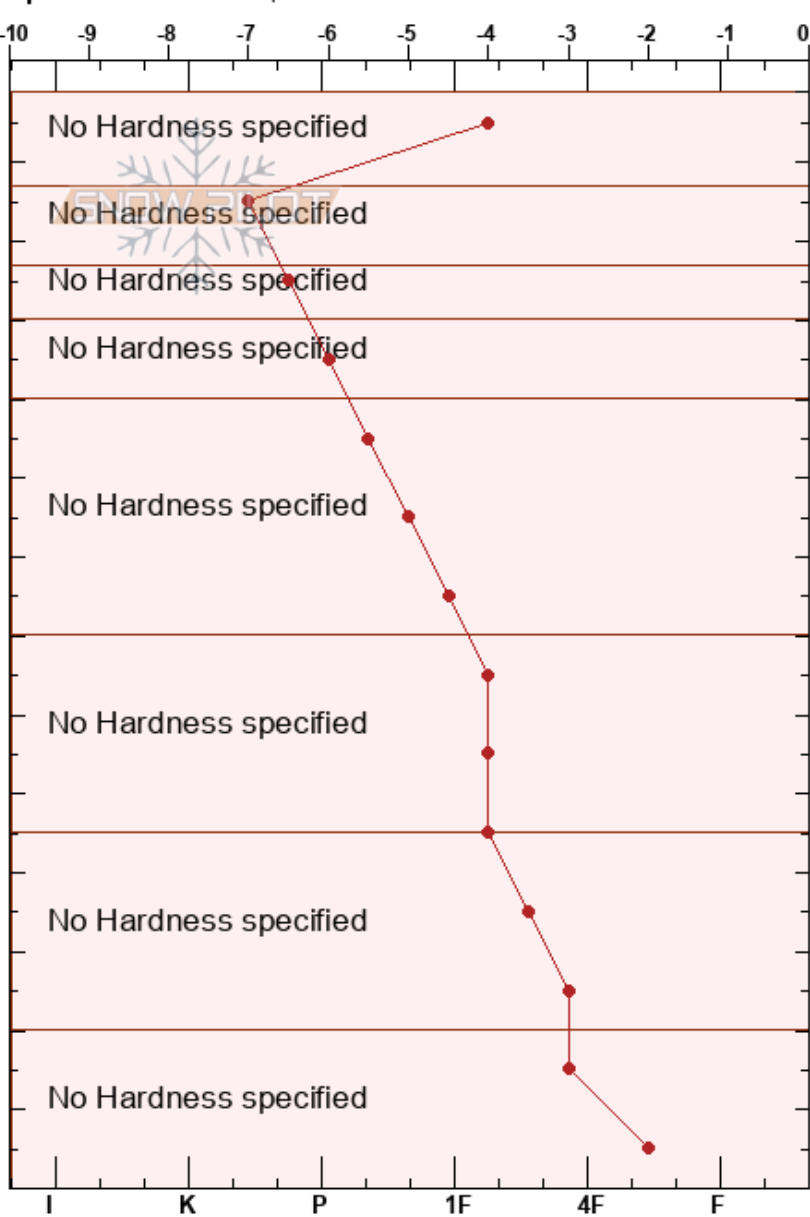

Slumgullion Pass
 San Juan Range
 CO

Garrett Akie
 03/16/2020 - 3:15pm
 Co-ord: 37.98778N, -107.20711W
 Slope Angle: 15°
 Wind Loading: no

Stability: **HS:139** **Layer Notes:**
 Air Temperature: 1°C
 Sky Cover: CLR
 Precipitation: NO
 Wind: W Calm

Elevation: 11685 ft
 Aspect: 338°
 Specifics: We skied slope

Form	Crystal		Moisture	ρ kg/m ³	Stability tests & Layer comments
	Size				
+ (●)	1			134	
●	0.5-1			189	
●	0.5			302	
⊕	1-2			324	
				312	
⊕	1-3			265	
				295	
□	1-3			294	
				326	
				338	
□	1-4			346	
				342	
□	2-6			300	
				298	