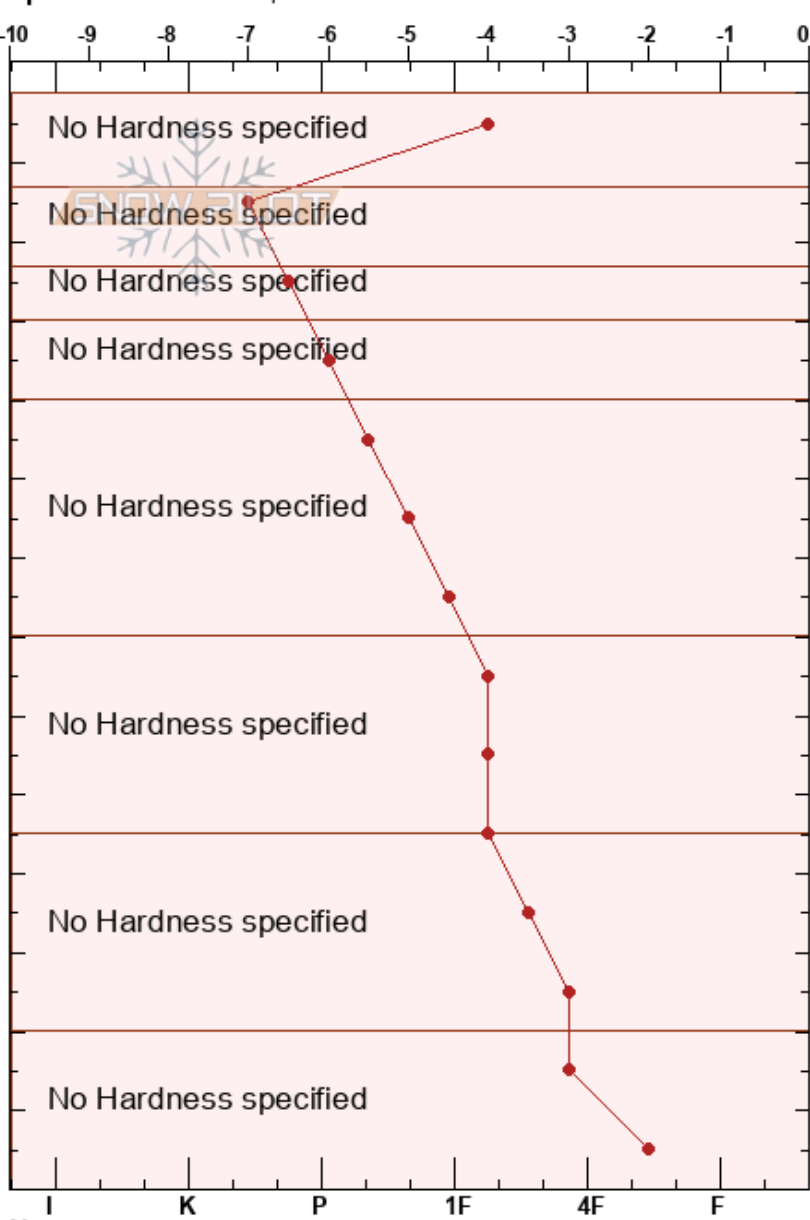

Slumgullion Pass  
 San Juan Range  
 CO

Garrett Akie  
 03/16/2020 - 3:15pm  
 Co-ord: 37.98778N, -107.20711W  
 Slope Angle: 15°  
 Wind Loading: no

Stability: **HS:139** **Layer Notes:**  
 Air Temperature: 1°C  
 Sky Cover: CLR  
 Precipitation: NO  
 Wind: W Calm

Elevation: 11685 ft  
 Aspect: 338°  
 Specifics: We skied slope

Height (cm)	Crystal		Moisture	$\rho$ kg/m <sup>3</sup>	Stability tests & Layer comments
	Form	Size			
139					
130	+ (●)	1		134	
120	●	0.5-1		189	
110	●	0.5		302	
100	⊕	1-2		324	
90				312	
80	⊕	1-3		265	
70				295	
60	□	1-3		294	
50				326	
40				338	
30	□	1-4		346	
20				342	
10	□	2-6		300	
0				298	