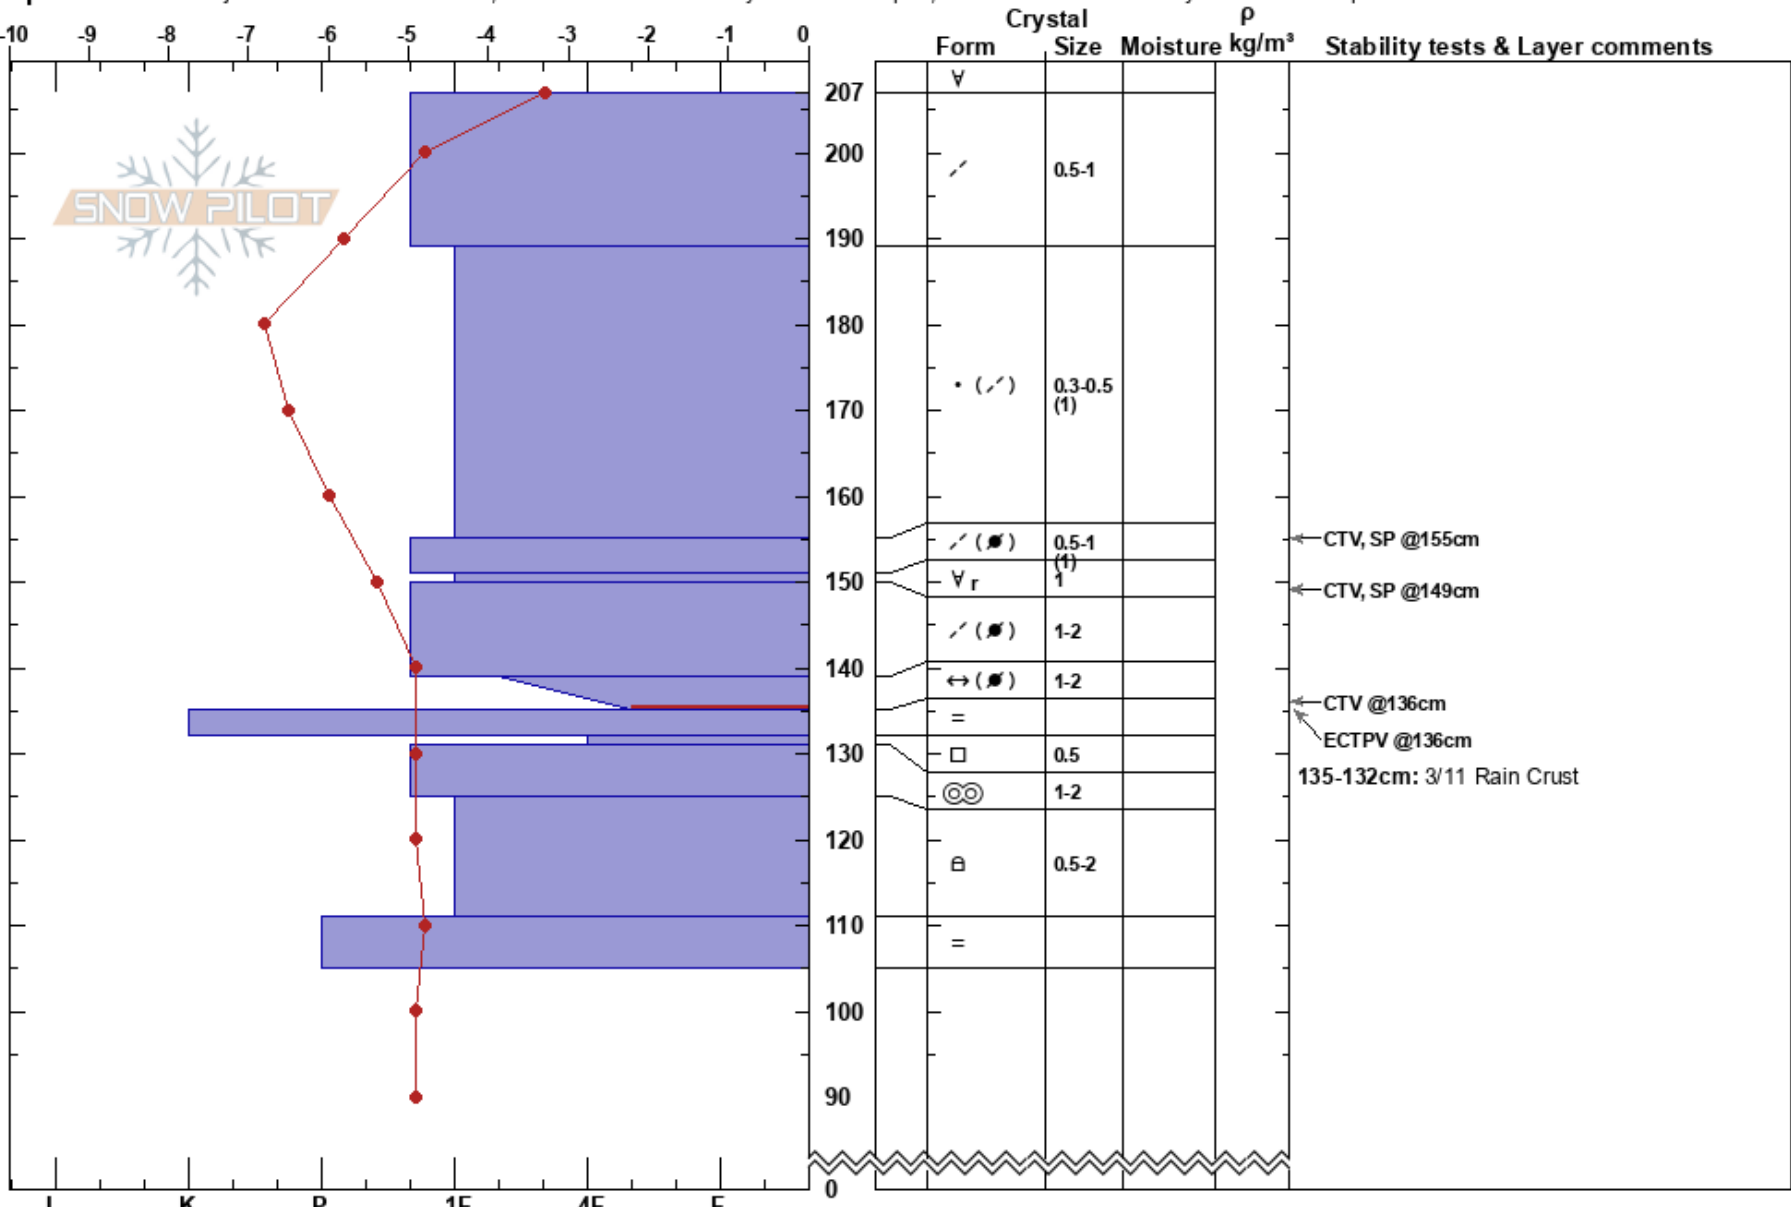

Upper Bowl Avalanche  
 Kachina Peaks  
 AZ  
 Elevation: 11900 ft  
 Aspect: 314°

Jon Miller  
 03/14/2020 - 1:35pm  
 Co-ord: 12S 438028E 3909499N  
 Slope Angle: 33°  
 Wind Loading: previous

Stability: Poor  
 Air Temperature: -2°C  
 Sky Cover: OVC  
 Precipitation: S-1  
 Wind: SW Moderate

HS:207  
 PF:15  
 PS:2  
 Layer Notes:  
 139-135cm: Problematic layer  
 135-132cm: 3/11 Rain Crust

Specifics: Pit is adjacent to avalanche: crown; Recent avalanche activity on similar slopes; Recent avalanche activity on different slopes

Notes: Fracture line profile of explosive triggered avalanche in ski area.