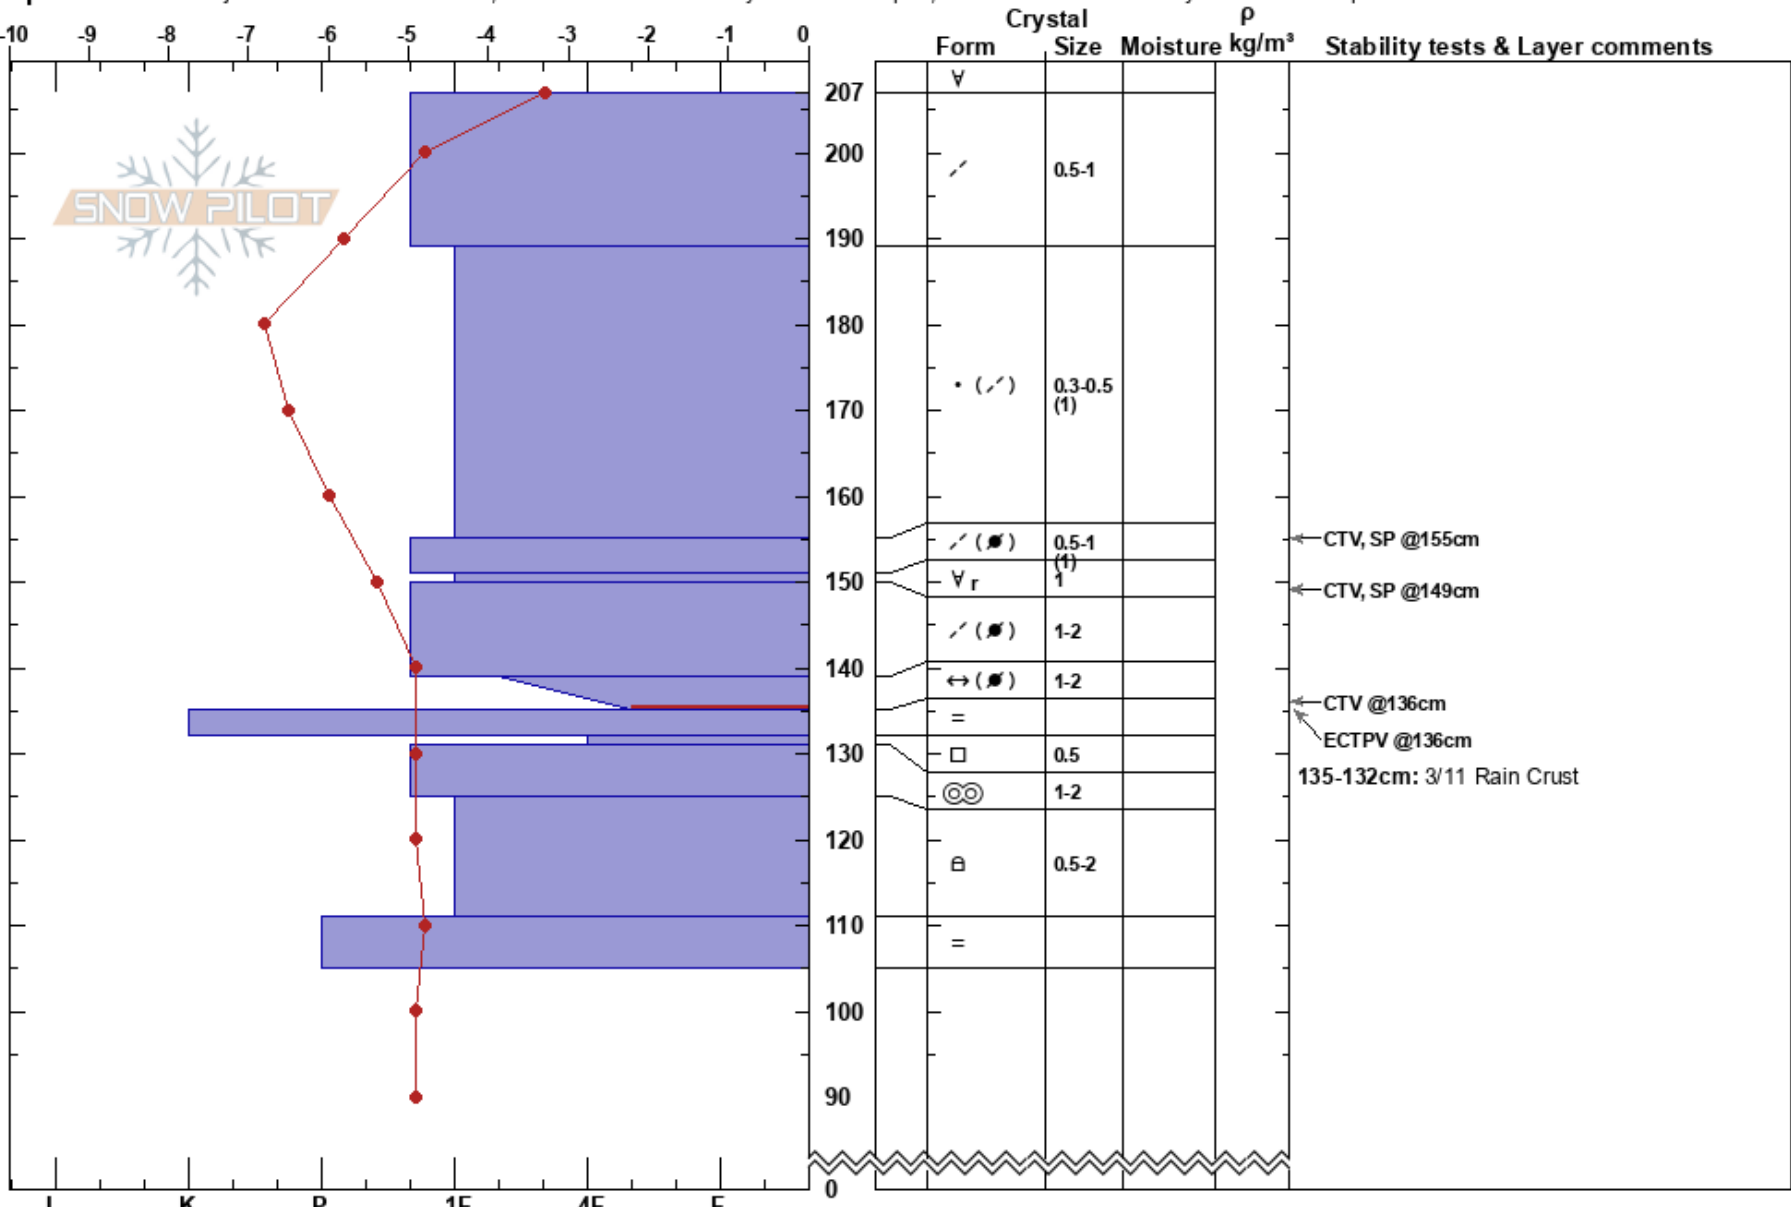

Upper Bowl Avalanche
 Kachina Peaks
 AZ
 Elevation: 11900 ft
 Aspect: 314°

Jon Miller
 03/14/2020 - 1:35pm
 Co-ord: 12S 438028E 3909499N
 Slope Angle: 33°
 Wind Loading: previous

Stability: Poor
 Air Temperature: -2°C
 Sky Cover: OVC
 Precipitation: S-1
 Wind: SW Moderate

HS:207
 PF:15
 PS:2
 Layer Notes:
 139-135cm: Problematic layer
 135-132cm: 3/11 Rain Crust

Specifics: Pit is adjacent to avalanche: crown; Recent avalanche activity on similar slopes; Recent avalanche activity on different slopes

Notes: Fracture line profile of explosive triggered avalanche in ski area.