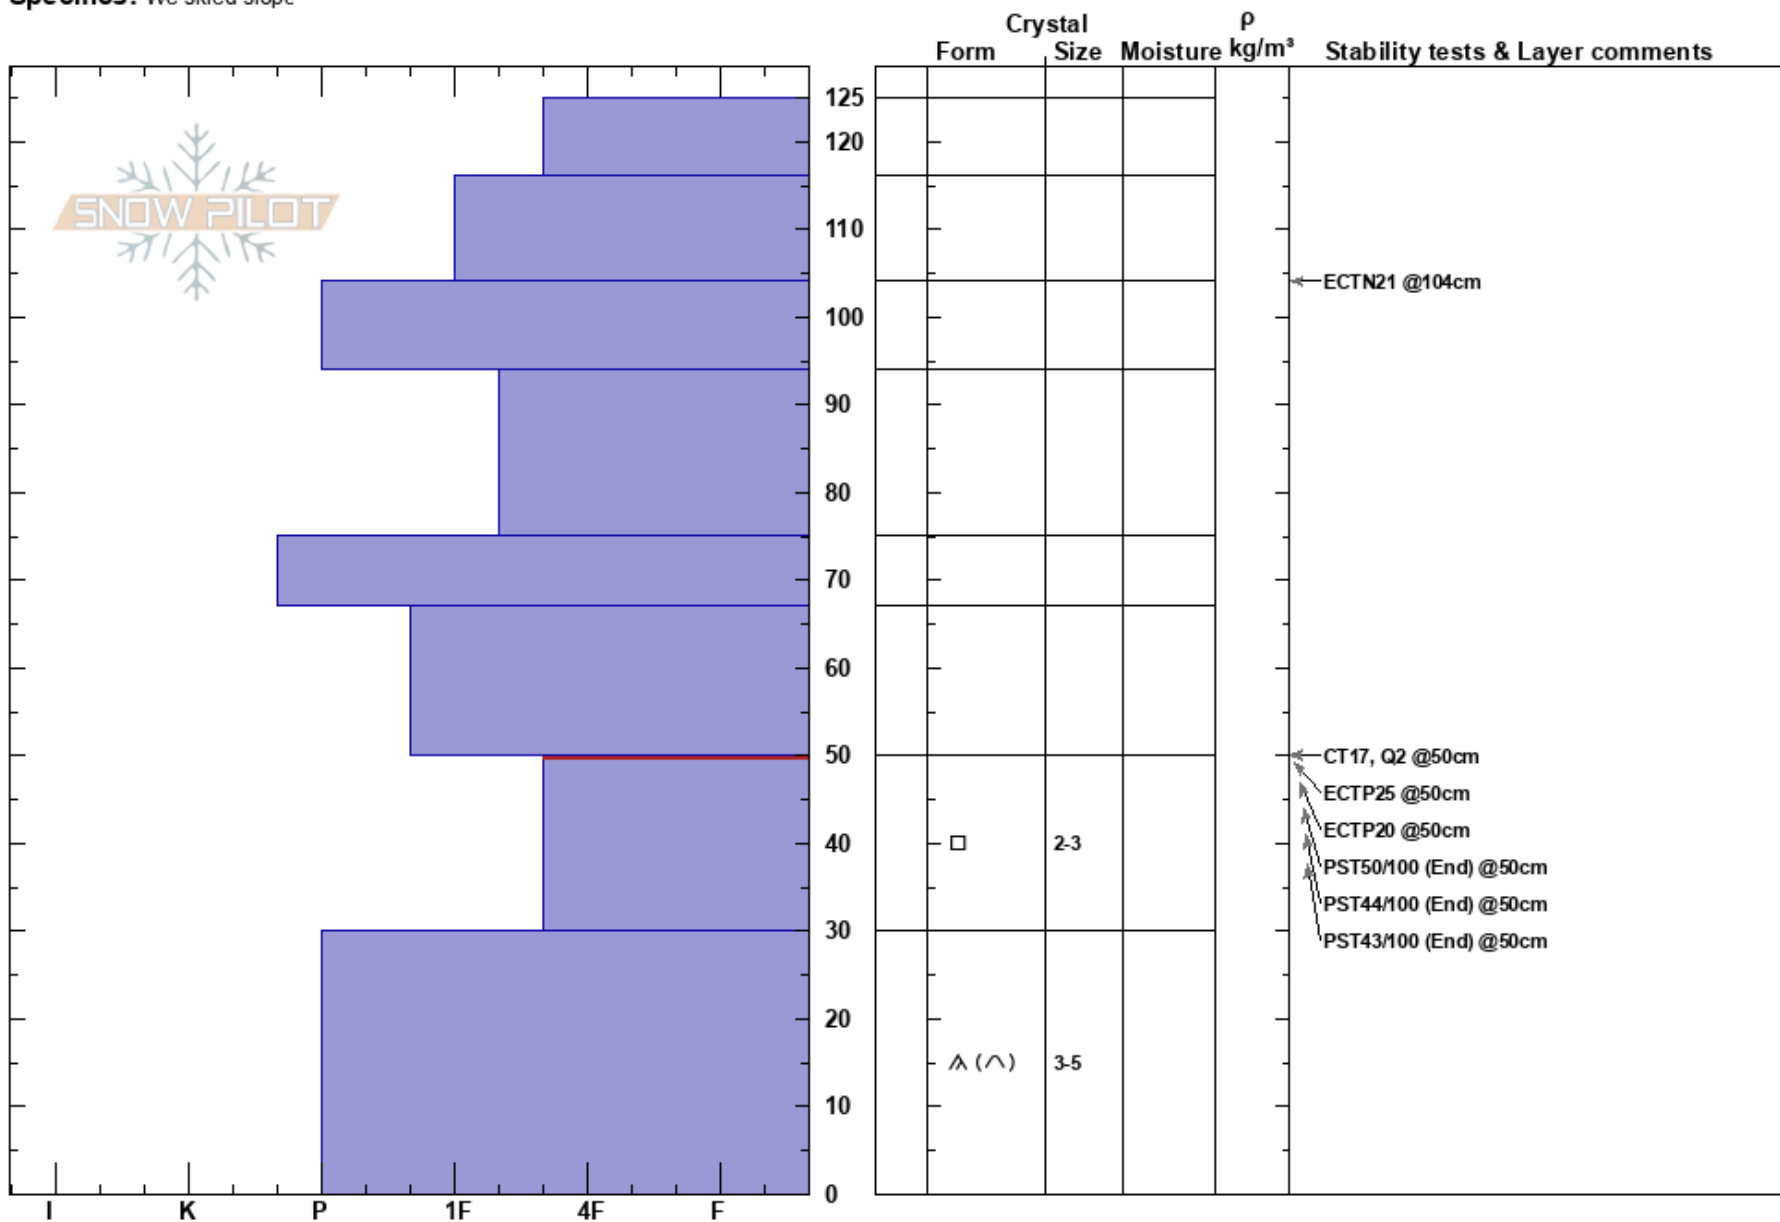

Muddy Peak  
 Madison Range-N  
 MT  
 Elevation: 9520 ft  
 Aspect: 358°  
 Specifics: We skied slope

Chris Bilbrey  
 03/13/2017 - 12:00pm  
 Co-ord: 45.22501N, -111.49437W  
 Slope Angle: 27°  
 Wind Loading: no

Stability: Fair Stable  
 Air Temperature: -2°C  
 Sky Cover: BKN  
 Precipitation: NO  
 Wind: W Light Breeze

HS:125  
 50-30cm:Problematic layer

Notes: