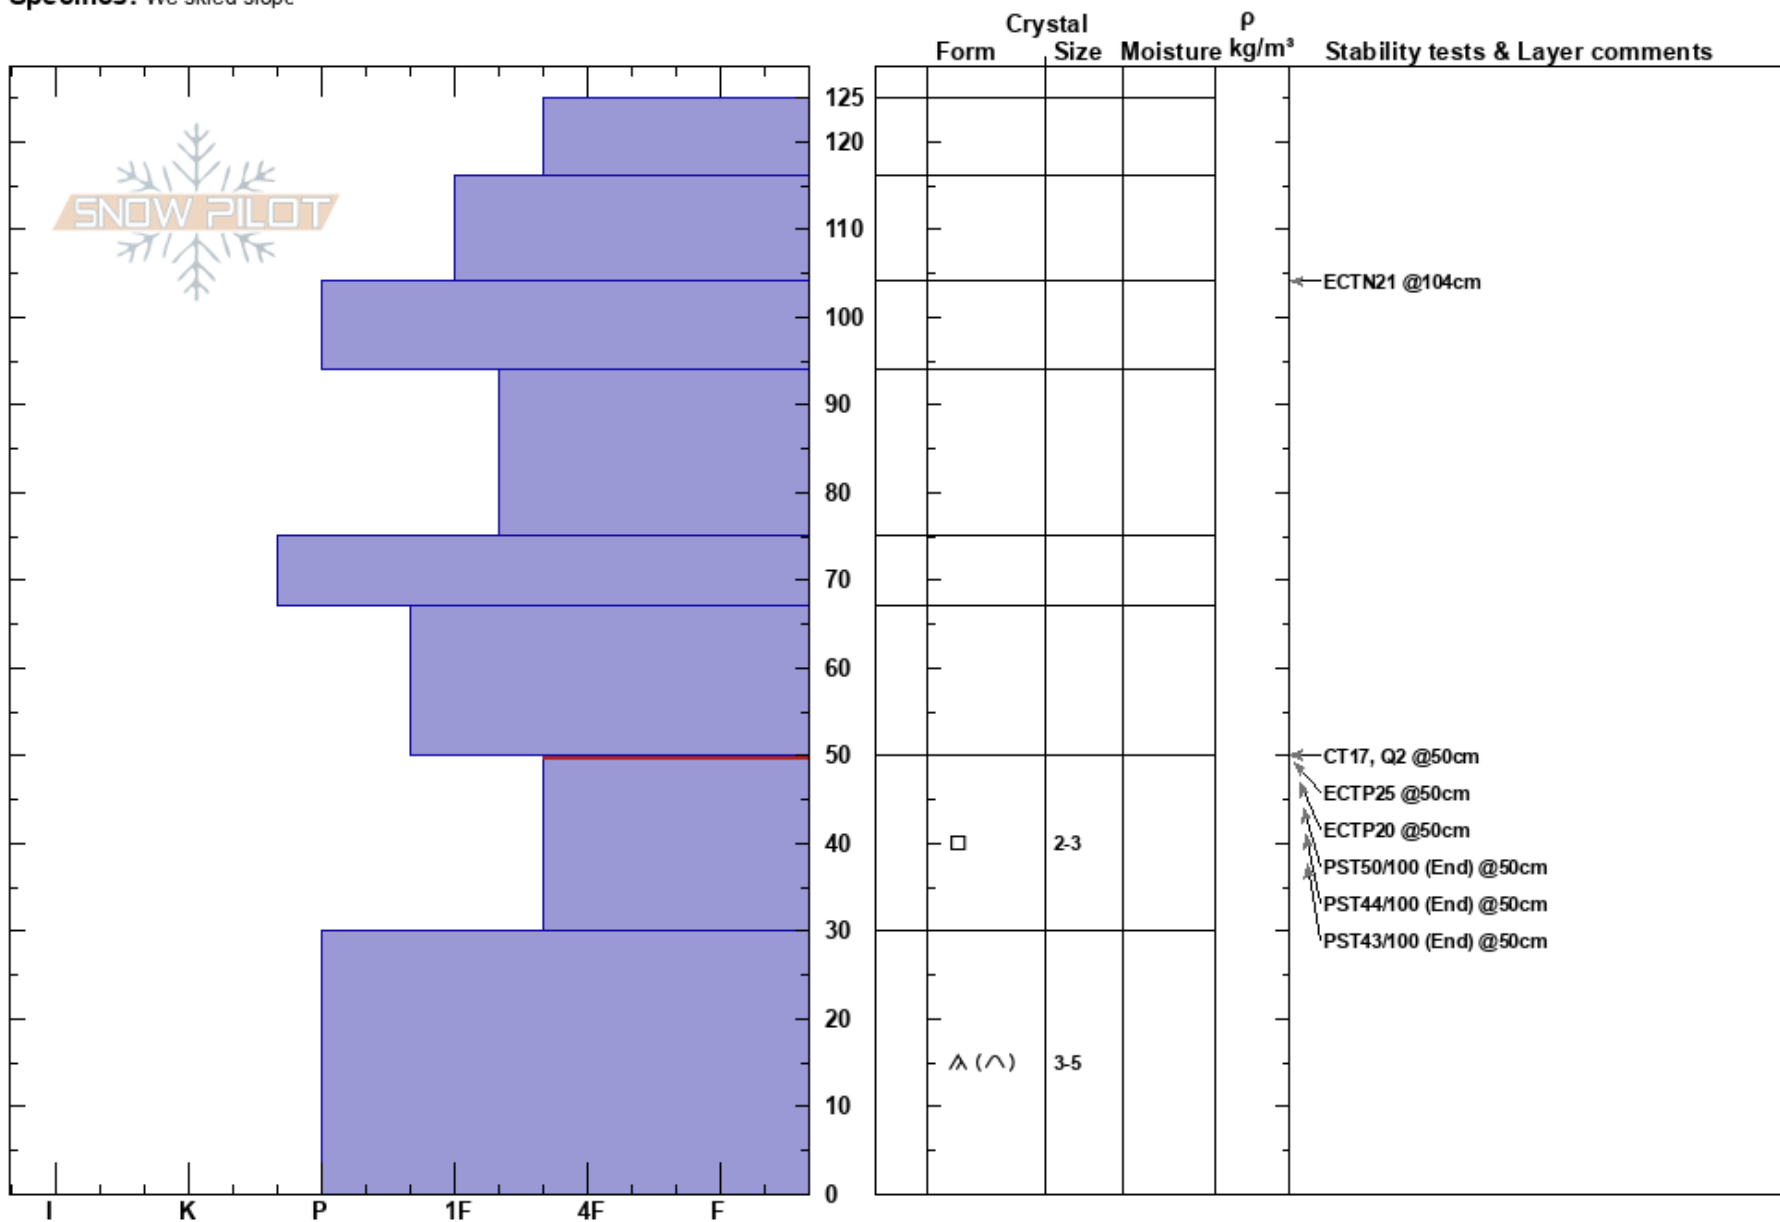

Muddy Peak  
 Madison Range-N  
 MT  
**Elevation:** 9520 ft  
**Aspect:** 358°  
**Specifics:** We skied slope

Chris Bilbrey  
 03/13/2017 - 12:00pm  
**Co-ord:** 45.22501N, -111.49437W  
**Slope Angle:** 27°  
**Wind Loading:** no

**Stability:** Fair Stable **HS:** 125  
**Air Temperature:** -2°C **Layer Notes:** 50-30cm: Problematic layer  
**Sky Cover:** BKN  
**Precipitation:** NO  
**Wind:** W Light Breeze

Notes: