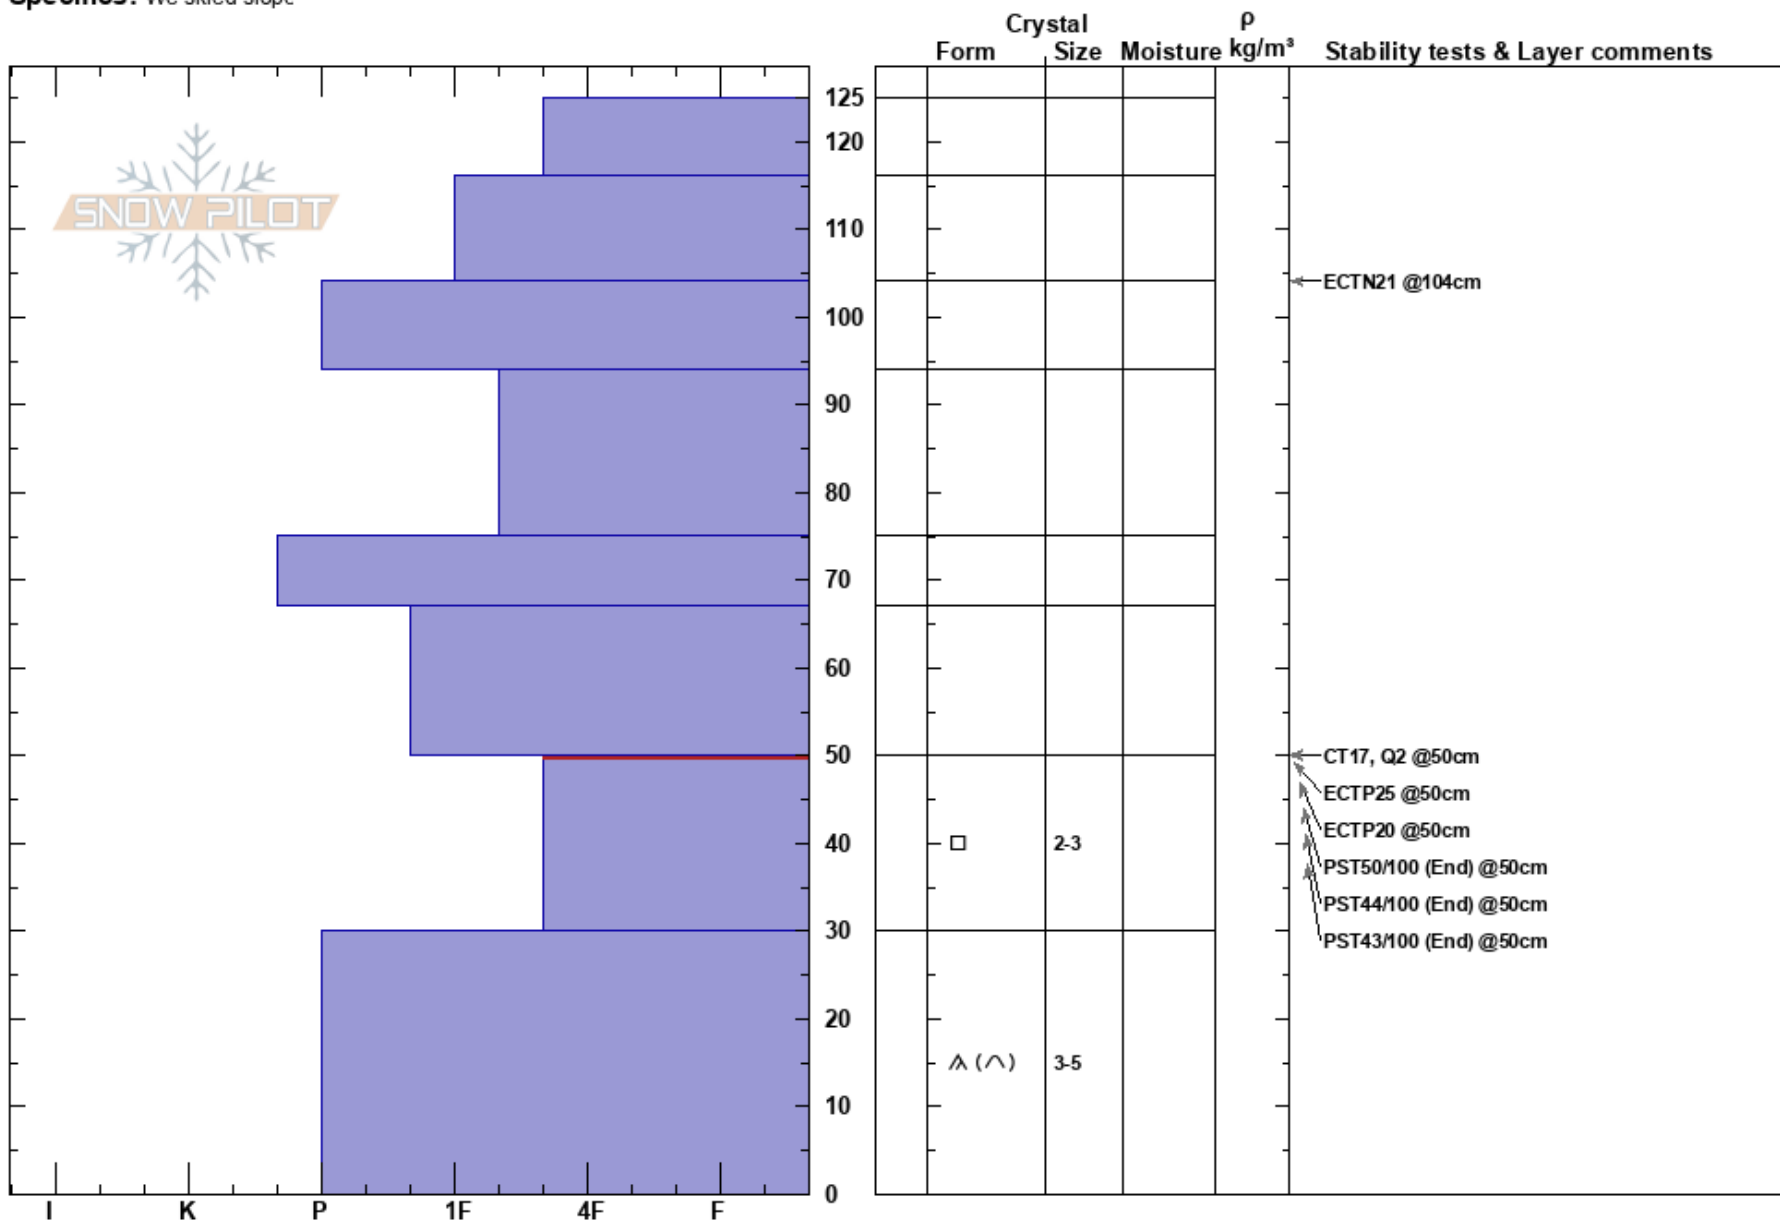

Muddy Peak
 Madison Range-N
 MT
 Elevation: 9520 ft
 Aspect: 358°
 Specifics: We skied slope

Chris Bilbrey
 03/13/2017 - 12:00pm
 Co-ord: 45.22501N, -111.49437W
 Slope Angle: 27°
 Wind Loading: no

Stability: Fair Stable
 Air Temperature: -2°C
 Sky Cover: BKN
 Precipitation: NO
 Wind: W Light Breeze

HS:125
 50-30cm: Problematic layer

Notes: