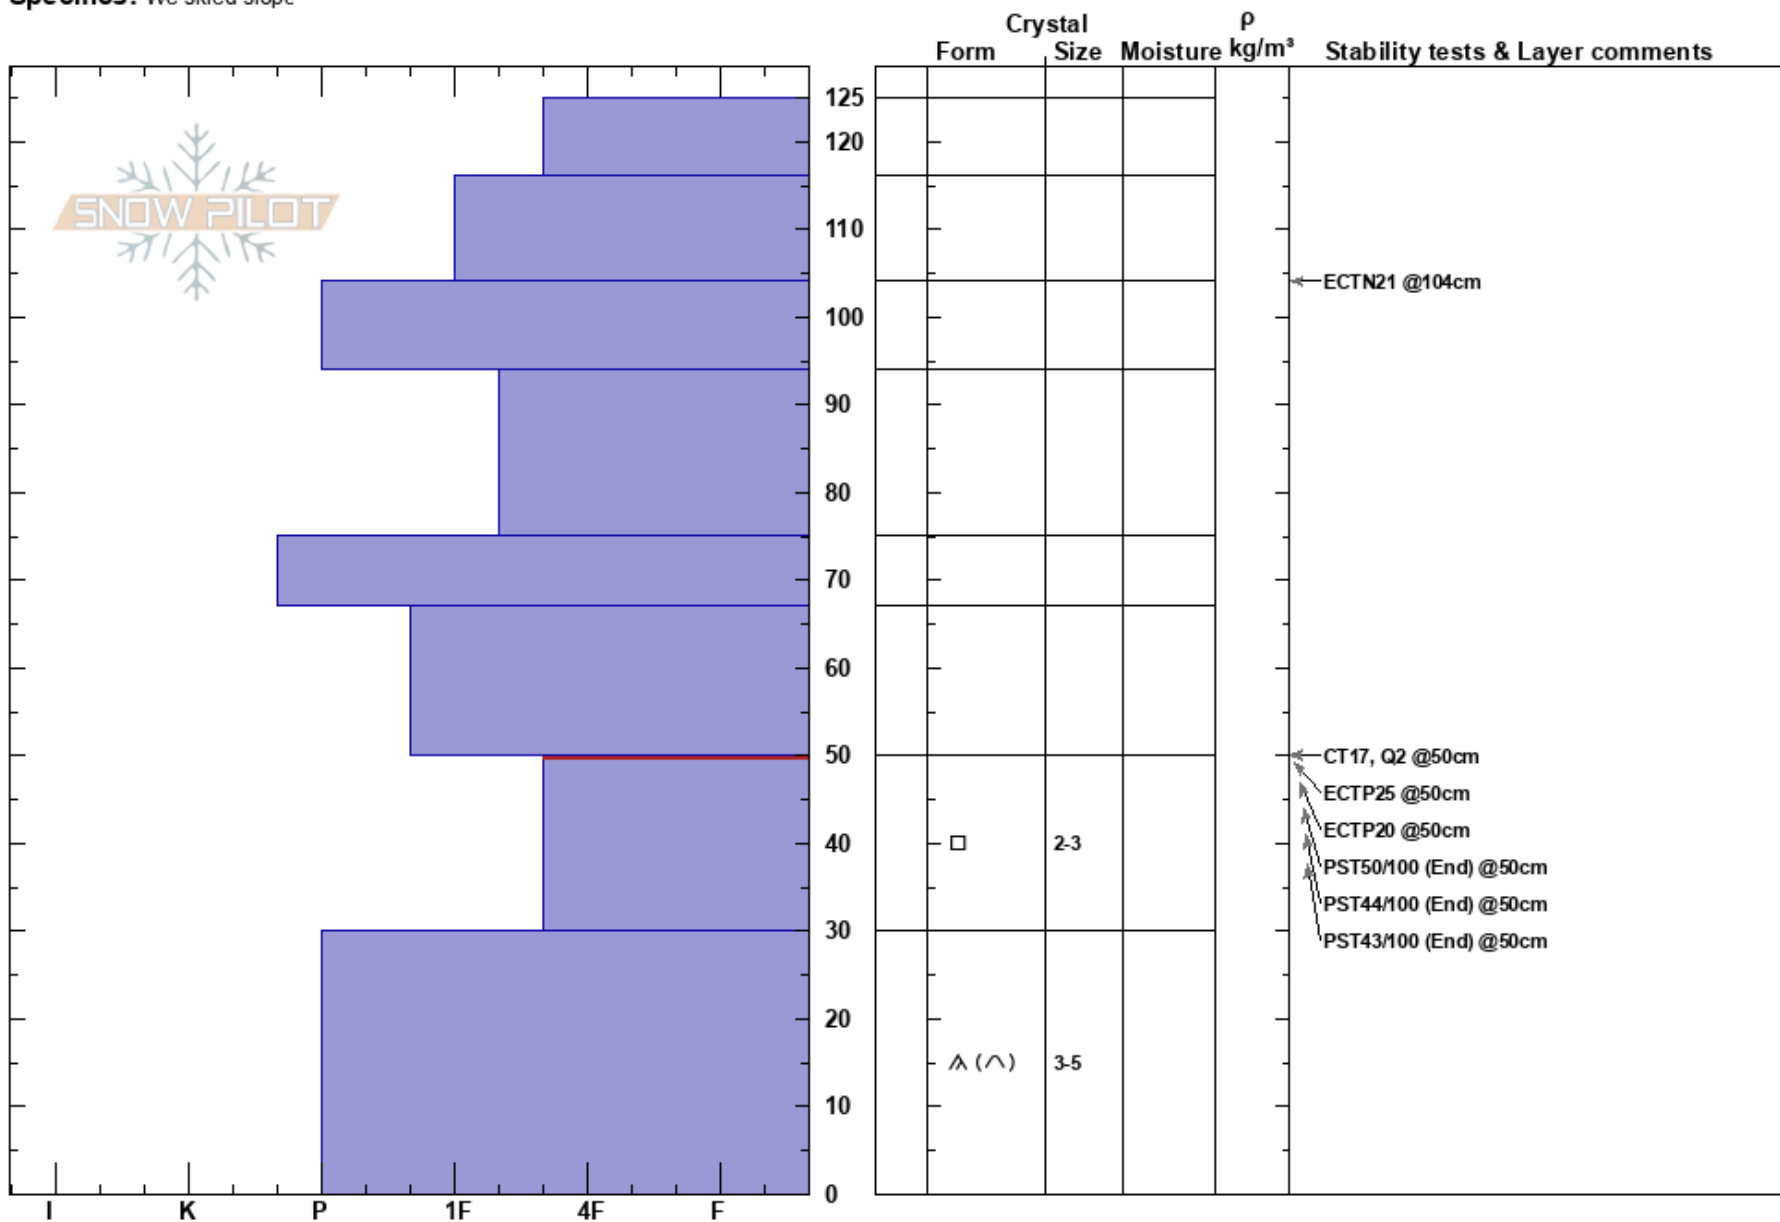

Muddy Peak  
 Madison Range-N  
 MT  
 Elevation: 9520 ft  
 Aspect: 358°  
 Specifics: We skied slope

Chris Bilbrey  
 03/13/2017 - 12:00pm  
 Co-ord: 45.22501N, -111.49437W  
 Slope Angle: 27°  
 Wind Loading: no

Stability: Fair Stable  
 Air Temperature: -2°C  
 Sky Cover: BKN  
 Precipitation: NO  
 Wind: W Light Breeze

HS:125  
 50-30cm: Problematic layer

Notes: