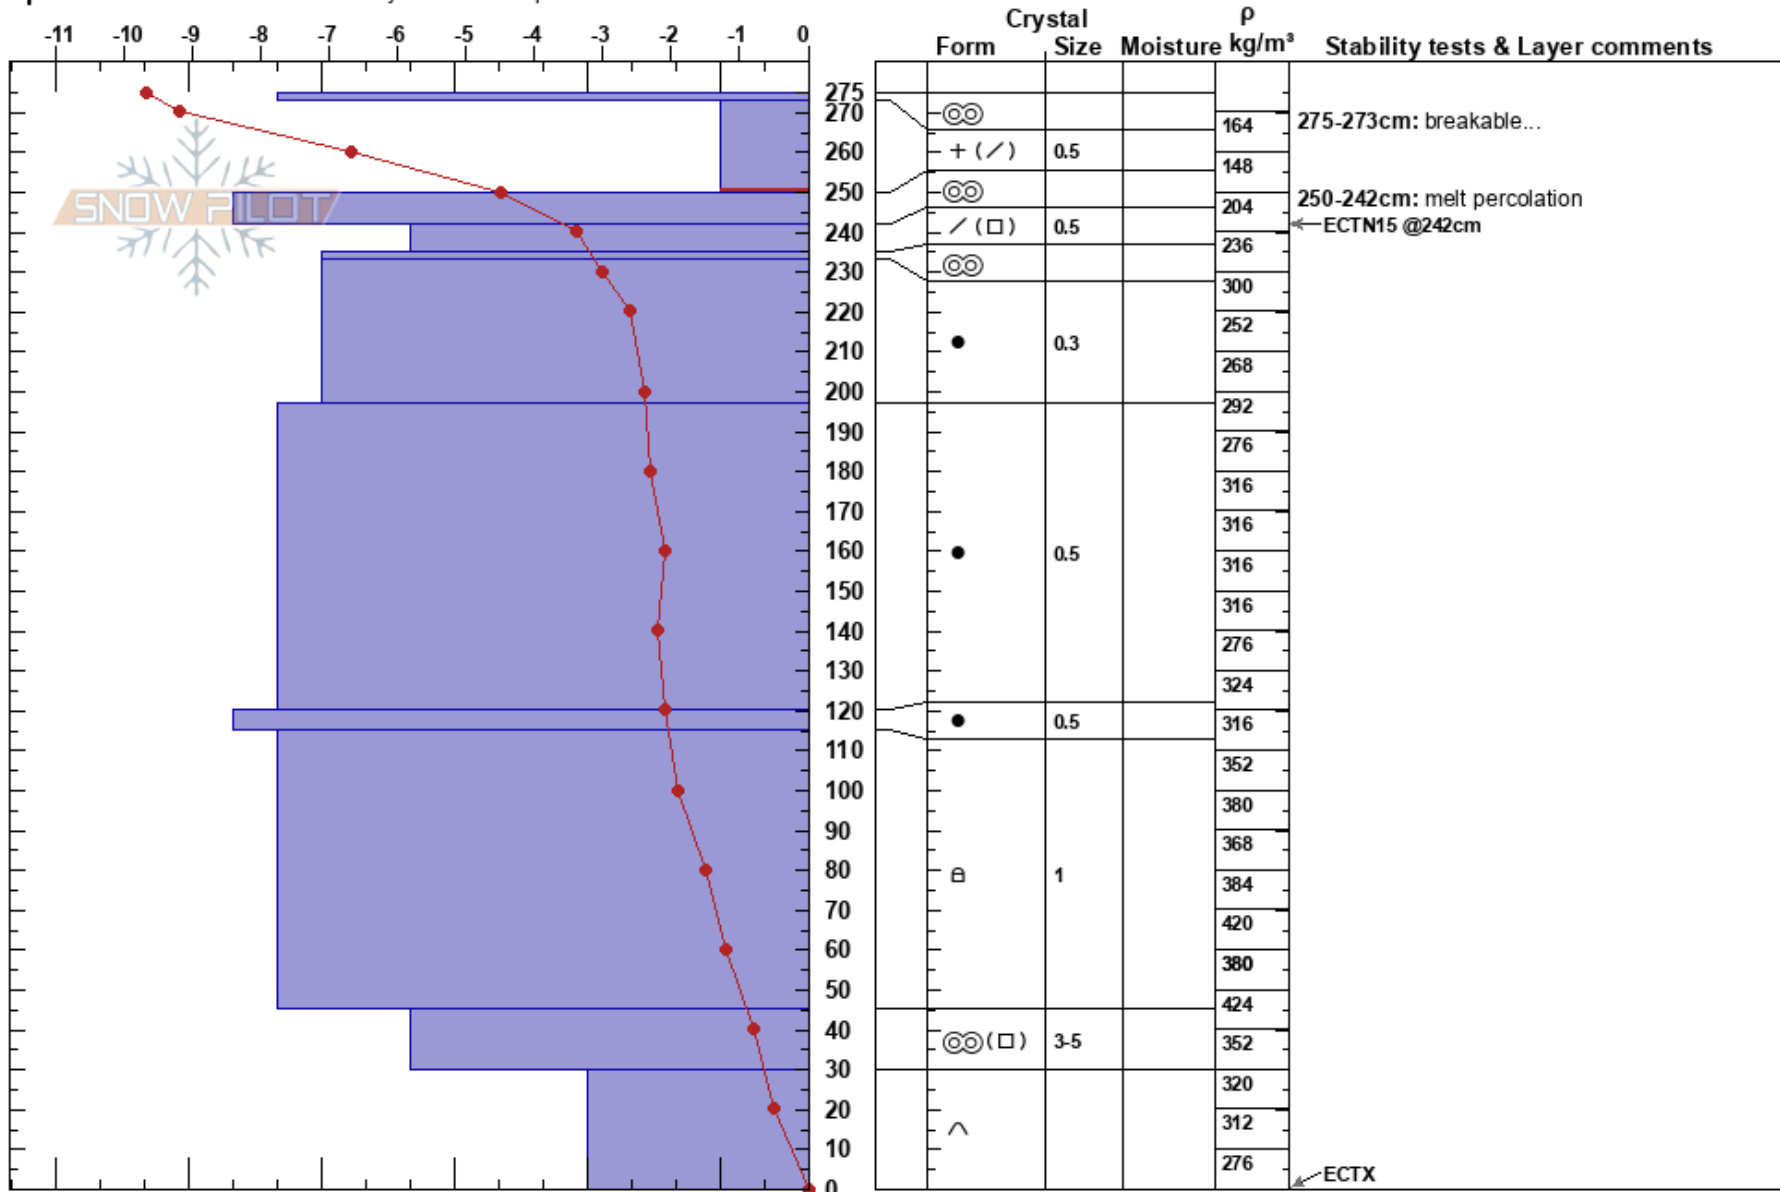

Near Nipple
 Bridger Range
 MT
 Elevation: 7450 ft
 Aspect: E

Zachary Miller
 03/13/2020 - 11:30am
 Co-ord: 45.83740N, -110.93630W
 Slope Angle: 33°
 Wind Loading:

Stability:
 Air Temperature: -11.2°C
 Sky Cover: X
 Precipitation: S-1
 Wind: E Moderate

HS:275
 Layer Notes:
 275-273cm: breakable...
 273-250cm: Problematic layer
 250-242cm: melt percolation

Specifics: Recent avalanche activity on similar slopes

Notes: