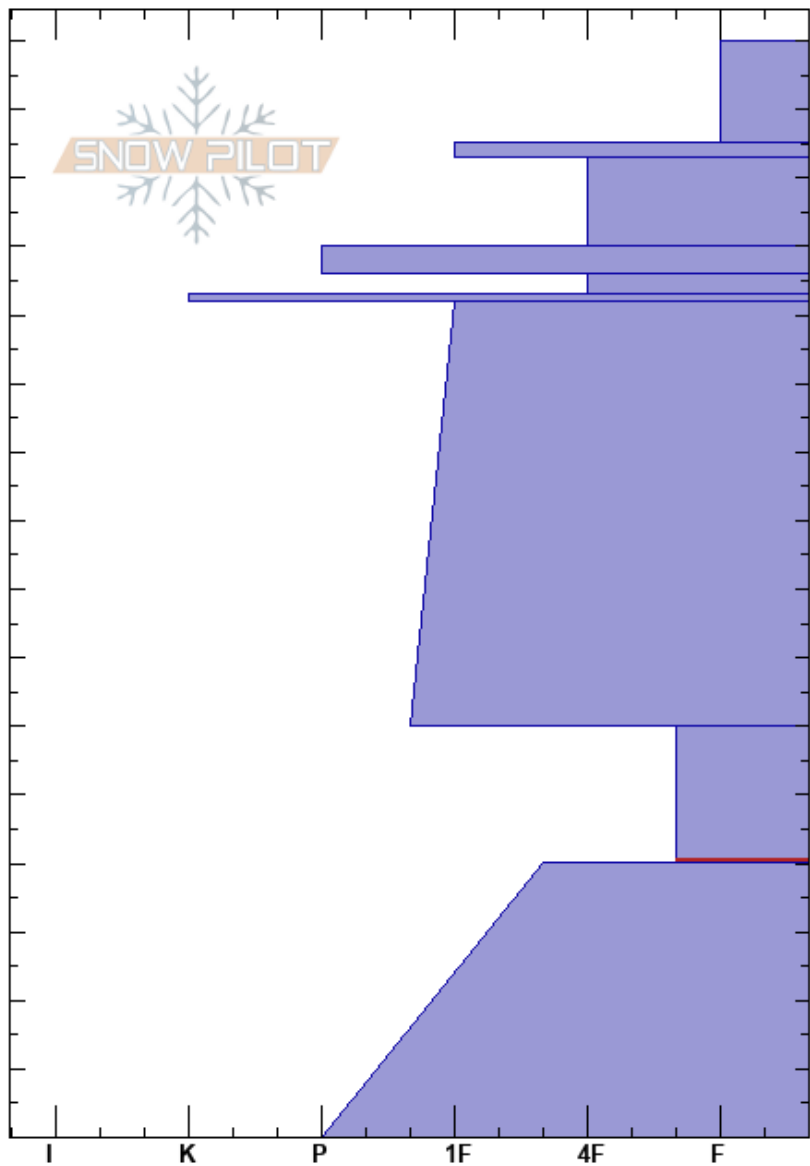

Wheeler
 Gallatin Range-N
 MT
 Elevation: 8200 ft
 Aspect: 85°
 Specifics: Ski tracks on slope; We skied slope

Ian Hoyer
 03/14/2020 - 12:00pm
 Co-ord: 45.50250N, -111.07666W
 Slope Angle: 25°
 Wind Loading:

Stability: Good
 Air Temperature: HS:160
 Sky Cover: OVC
 Precipitation: S1
 Wind: Calm
 PF:20 60-40cm:Problematic layer
 PS:20

Crystal Form	Crystal Size	Moisture	ρ kg/m ³	Stability tests & Layer comments
+				
⊙				
⊙				← ECTN14 @130cm
⊙				
⊙				
□	3-4			
□				