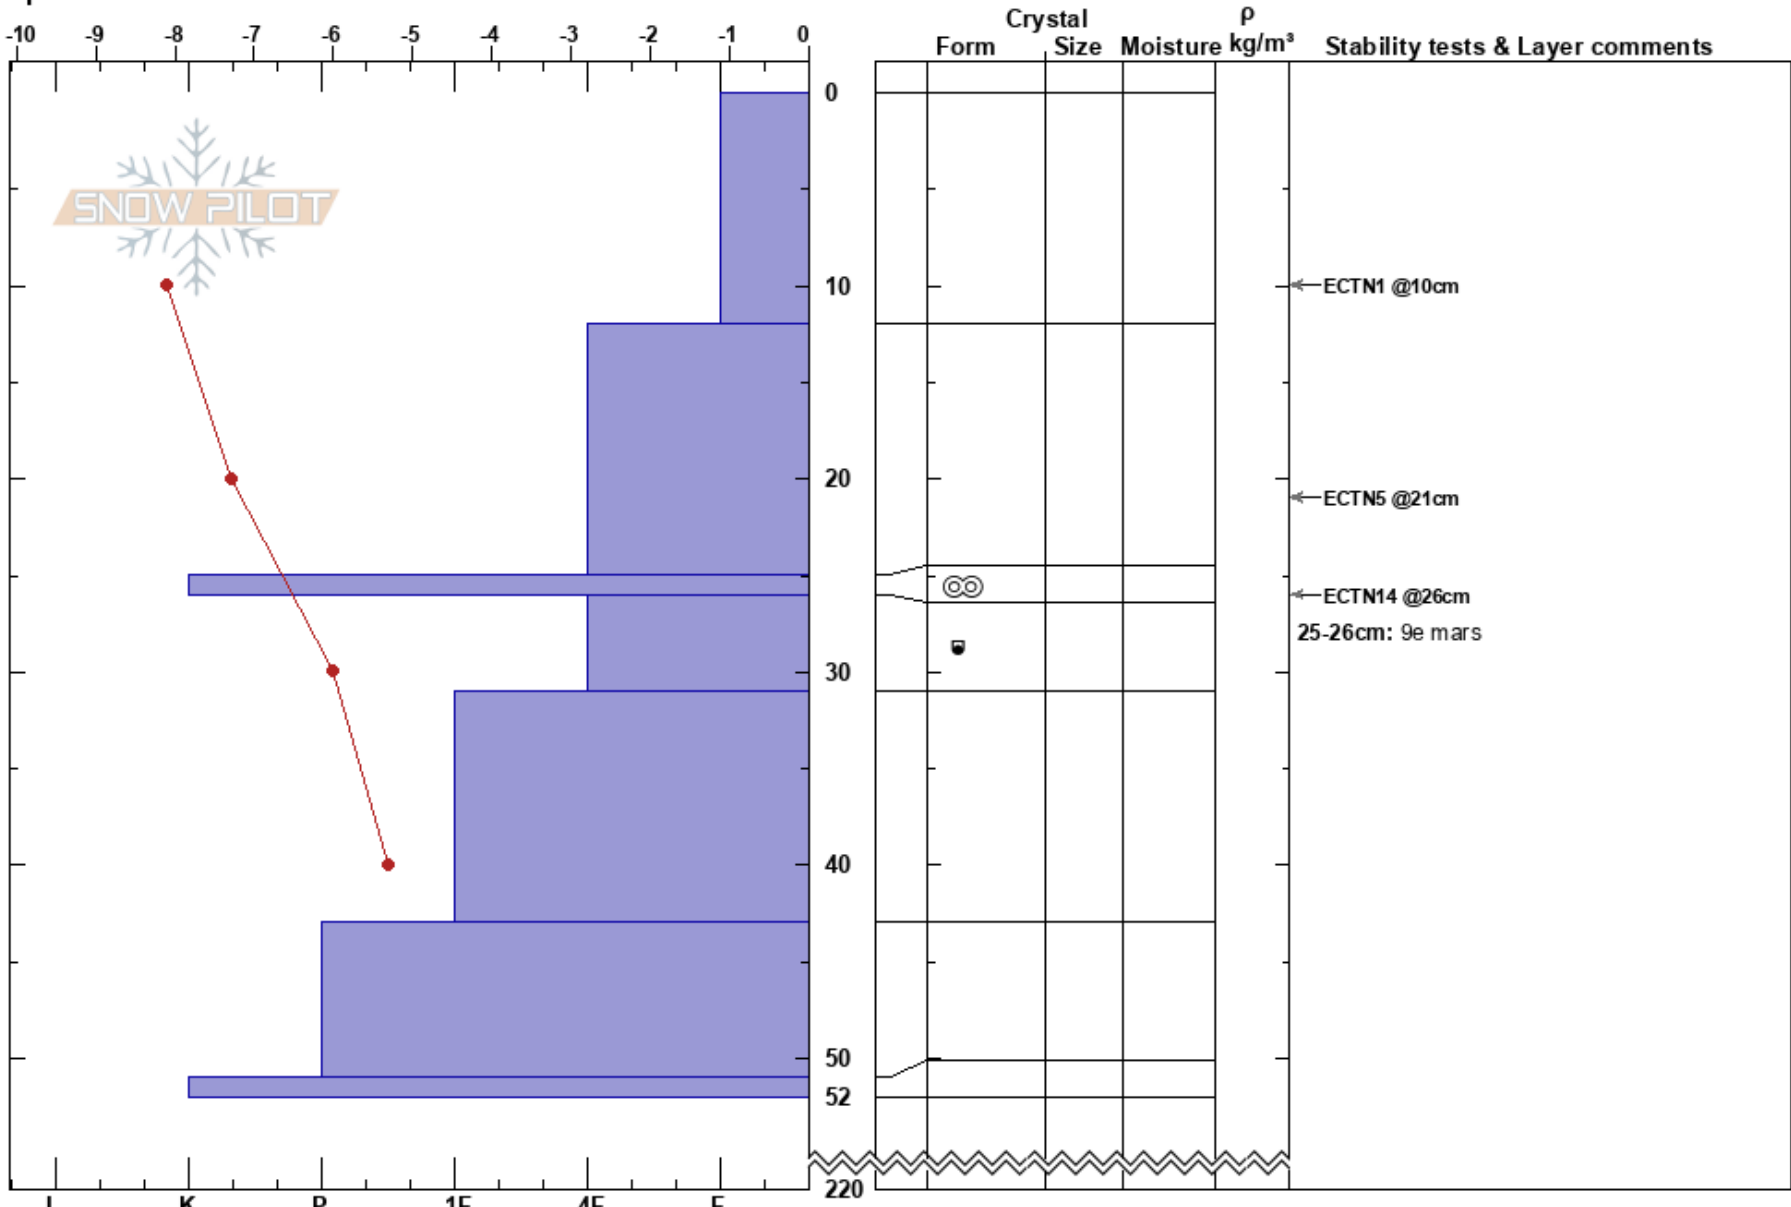

Golfbanan bln
 Björkliden
 Sweden
 Elevation: 480 m
 Aspect: E
 Specifics:

Malin Hagberg
 14/03/2020 - 09:00
 Co-ord:
 Slope Angle: 19°
 Wind Loading:

Stability:
 Air Temperature: -7°C
 Sky Cover: OVC
 Precipitation: S1
 Wind: NW Light Breeze

HS:220
 PF:30
 25-26cm: 9e mars
 26-31cm: Problematic layer

Notes: Glesare parti i annars ganska tät björkskog