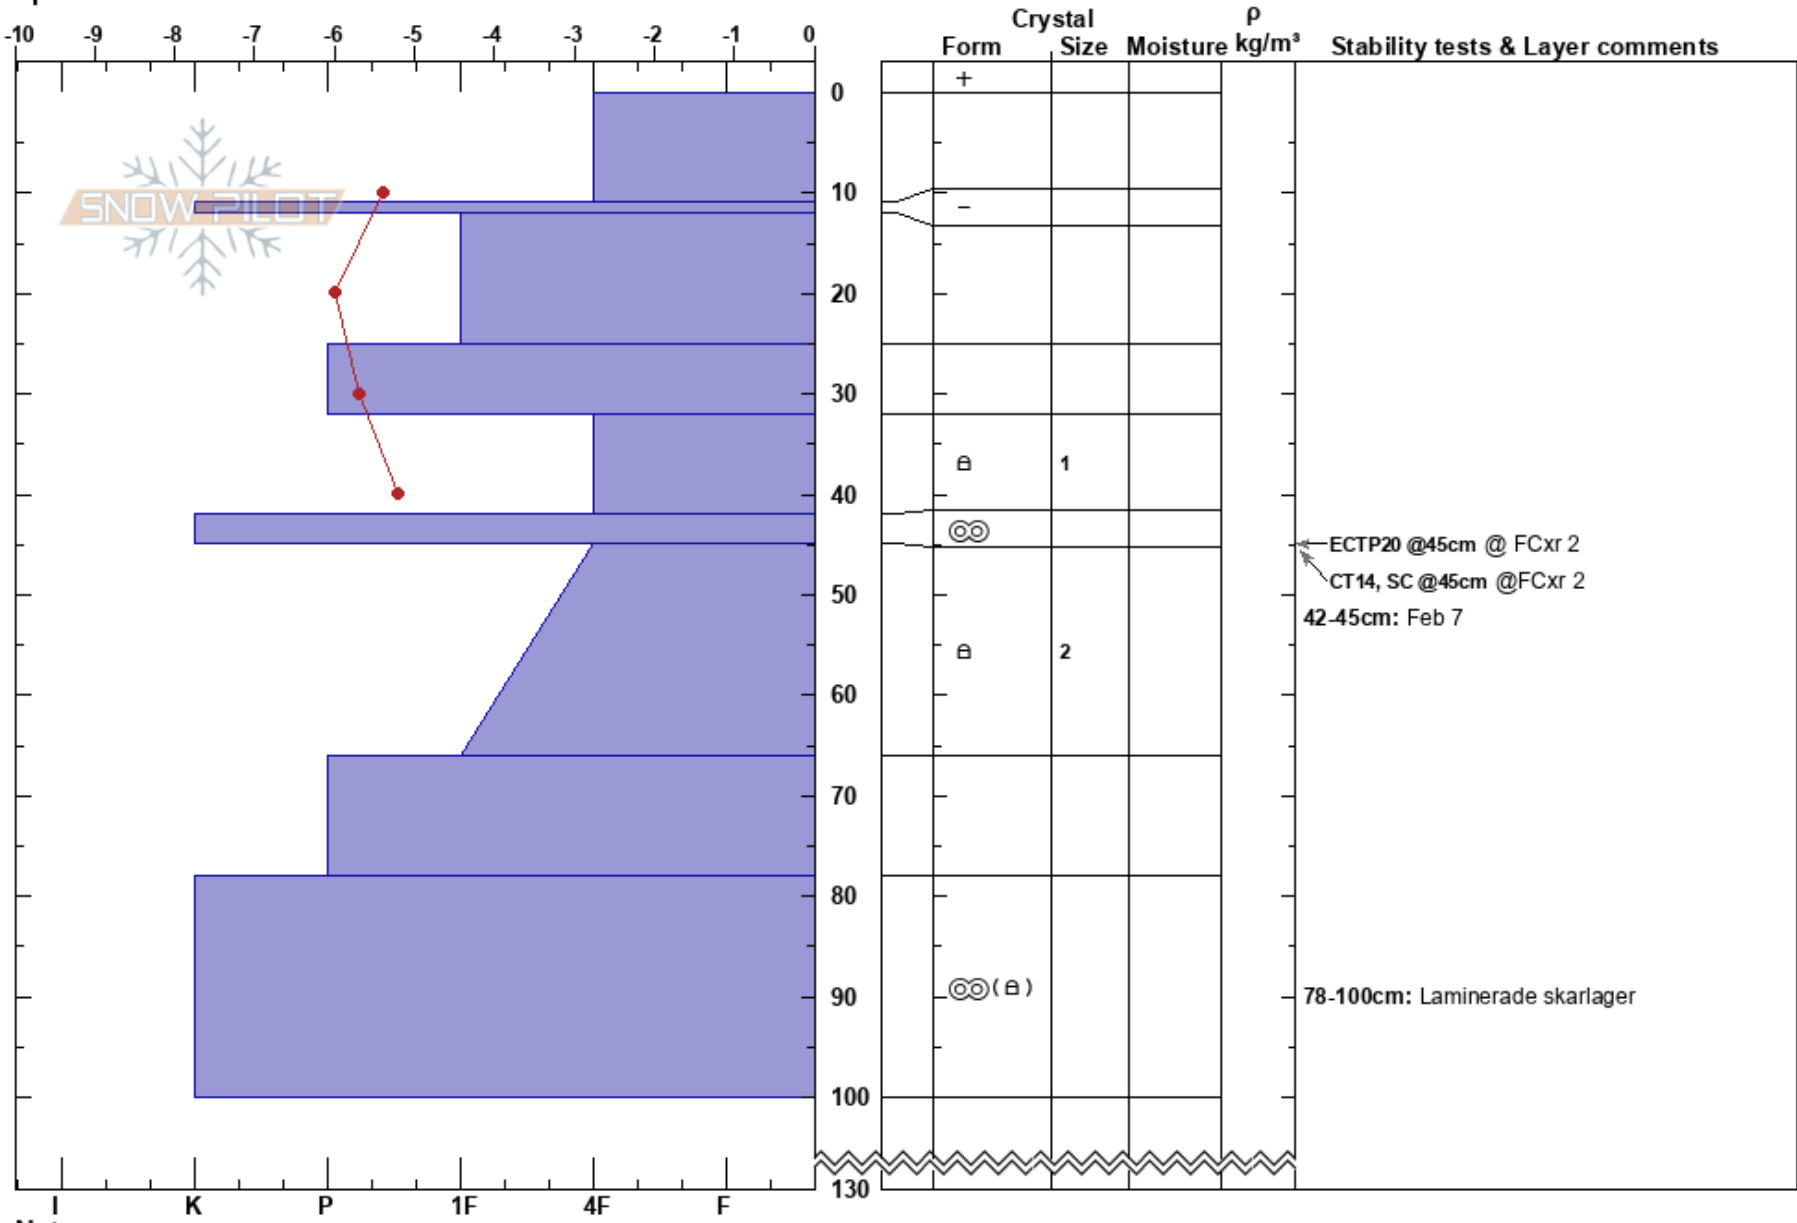

L Skaarjehke  
 Gardfjället  
 Sweden  
 Elevation: 965 m  
 Aspect: SE  
 Specifics:

Stefan Lundin  
 14/03/2020 - 11:30  
 Co-ord: 65.32066N, 15.71826E  
 Slope Angle: 28°  
 Wind Loading: previous

Stability:  
 Air Temperature: -8.2°C PF:10  
 Sky Cover: SCT  
 Precipitation: NO  
 Wind: SW Light Breeze

HS:130  
 42-45cm: Feb 7  
 78-100cm: Laminerade skarlager

Notes: Smal features, planar, lee.